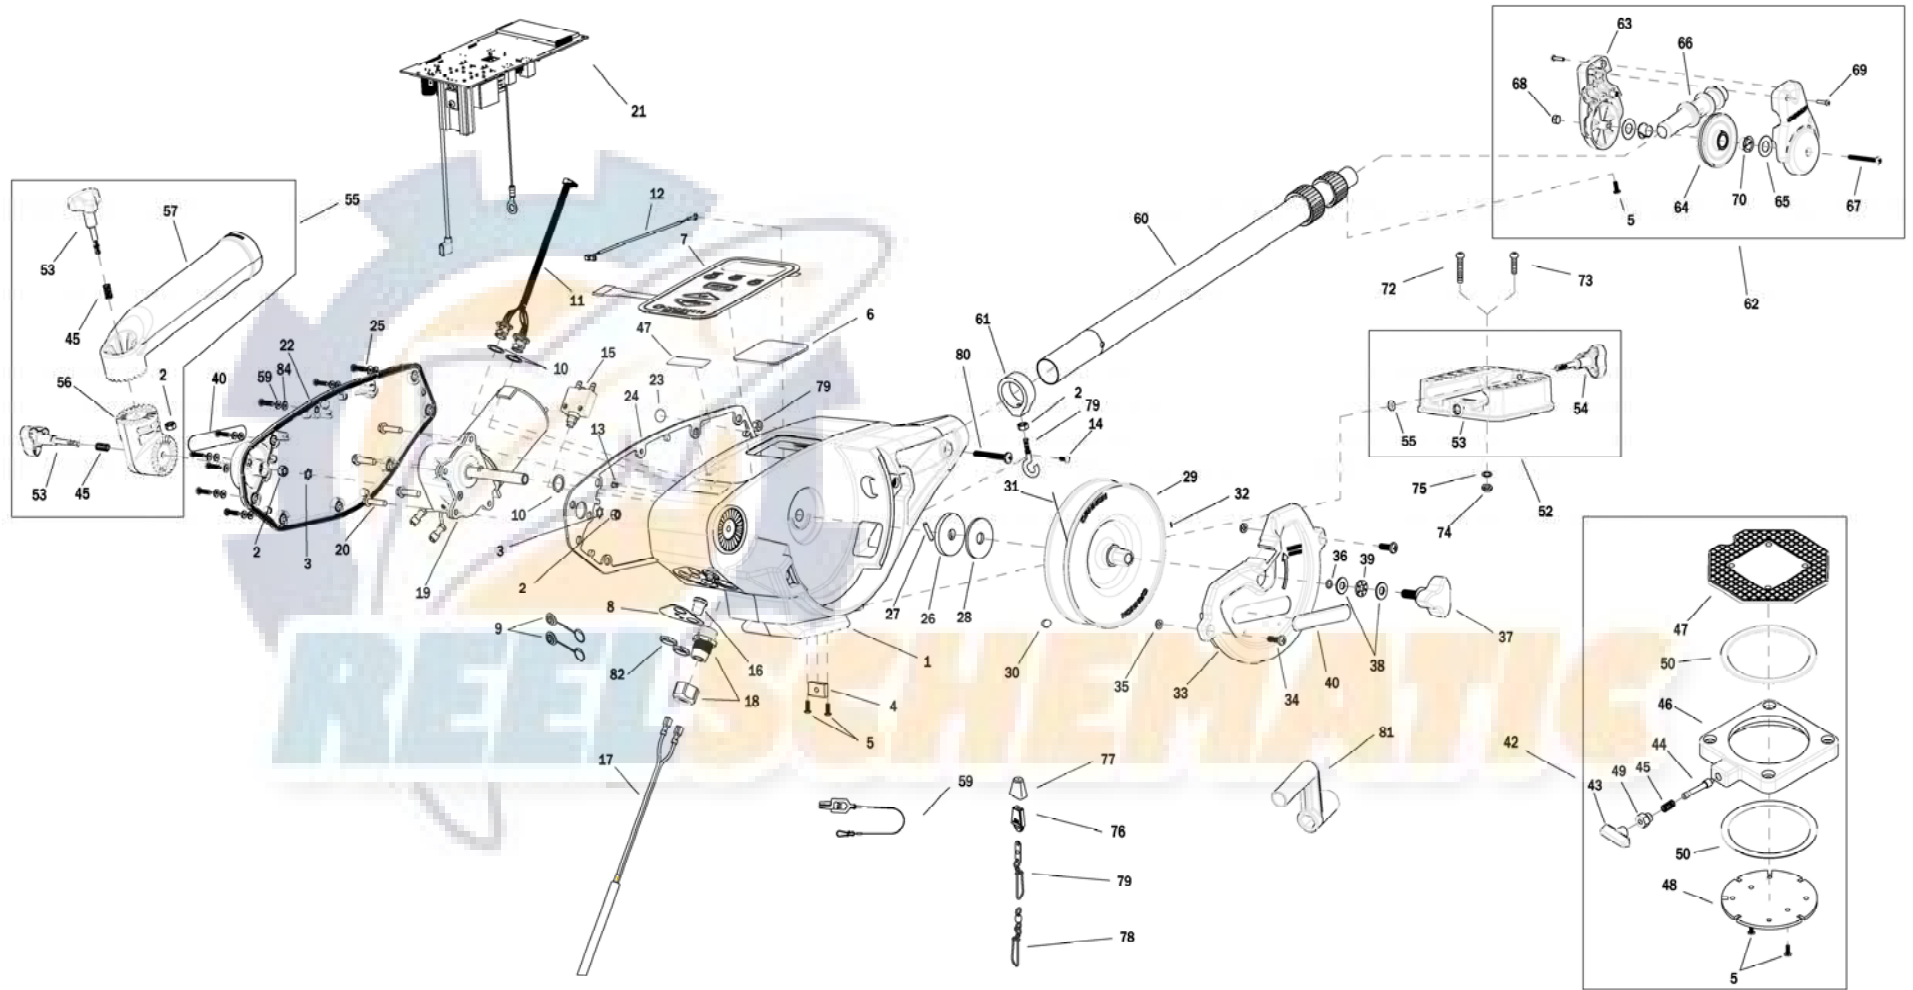

Digi-Troll 5 Tournament Series

1902320 Digi-Troll 5 TS

1	3392525	FRAME, TS	29	3777908	REEL, ROUGH, 3.75" OD, SS	57	3392033	TUBE, DUAL AXIS RD HLDR
2	2263102	NUT-HEX 1/4-20 SS 300SRS	30	1459666	CERAMIC MAGNET P/N 42-B-5020	58	2200109	SALTWATER RELEASE
3	3394722	INSERT, PUSH ON	31	3775397	400' CABLE	59	3394602	WASHER, FLAT, #8, SS
4	3394702	INSERT, BASE	32	9100070	CON LEADER SLEEVE	60	3392010	ASY BOOM TELESCOPIC, SS
5	2373450	SCREW-#8-18 X 3/8 THD* (SS)	33	3390206	COVER, REEL, TS	61	3397900	BALL HOOK EXTRUSION
6	3396510	LENS-WINDOW MAG DTIV	34	2373434	SCREW-1/4-20 X 3/4 SS PPMs	62	3990200	ASSY-CNN, BOOM END (SUB)
7	3394015	KEYPAD, DIGI-TROLL 5	35	2071718	WASHER #10 NYLON RETAINING	63	3392520	CASE, PULLEY
8	3396602	SEAL PLATE, DT5	36	3394605	O-RING, KNOB	64	3392300	SHEEVE, PULLEY
9	700176	CON XCAP MINI-CON PANEL MOUNT	37	3390103	KNOB, SOFT GRIP, CLUTCH	65	3391507	SHIM, BOOM END
10	3391730	WASHER, SEAL, DATA	38	3391737	HDW WASHER, THRUST	66	3392013	BOOM END, NEW
11	3391220	HARNESS, COMM	39	9010280	HDW BEARING, THRUST	67	3393485	SCREW-#10-24X1.75 PPHMS S
12	3391223	HARNESS, RF ANTENNA	40	3395634	DECAL- SIDE, BLACK	68	3393124	NUT-#10-32 NYLOK 18-8 SS
13	1234002	HDW INSERT SS PRESS 1/4IN(SUB)	41	3395711	DECAL-PIC TS	69	2303412	SCREW-#6-20 X 5/8 SELF TAP
14	3393426	SCREW-#6-32x3/8,TRIM'D HEX CAP	42	2998905	CNN ASY, SWIVEL BASE	70	3390005	BEARING-NYLINER, #8L5-1/2-F
15	3398205	CIRCUIT BREAKER, 25 AMP	43	2249001	HDW KNB RELEASE PIN	71	9280720	HDW SCR 1/4 20X2 TRUSS HD PHIL
16	1221491	BOOT CIRCUIT BREAKER	44	3392600	PIN - RELEASE	72	9280713	HDW SCR 1/4 20X1 1/2 TRUSS HEA
17	3993220	ASSY, POWER CABLE, RETRO(SUB)	45	2287002	HDW SPRING RELEASE PIN	73	2263103	NUT-1/4-20 NYLOCK SS
18	3392920	STRAIN-RELIEF, HEYCO M4502	46	2267001	ASY PLATE BASE MACHINED	74	2371712	WASHER-FLAT 9/32 X 5/8 X 1/16
19	3996515	MOTOR/GEAR HOUSING ASSY	47	2267002	BRK PLATE SWIVEL	75	9100100	CON TERMINATOR
20	3393411	SCREW-FLANGE HEX HI-LO	48	3391919	PLATE, INDEX TS	76	9100101	CUSHION SLEEVE TERMINATOR
21	3394007	ASY PCA,DIGI-TRLL 5,5TS	49	2277001	HDW RETAINER RELEASE NUT	77	9100620	HDW SNAP SWIVEL 4/0-37 MARLIN
22	3390204	COVER, MOTOR, TS	50	9010004	HDW BEARING SWIVEL BASE	78	2200148	ASY SNAP & INSULATOR
23	401966-3	MIC VENT,PTFE LU LRA MATERIAL	51	3991930	ASY, MNT BASE DT/MAG(SUB)	79	9040040	HDW BOLT 1/4-20 ROLLEDTHD HOOK
24	3396902	GASKET, COVER	52	3391955	BASE-MOUNT, DT PRO/MAG ST	80	3393461	SCREW-1/4-20 x 2" SS, PPH
25	3393480	SCREW-#10X.75"PPH HI-LO SS	53	3390101	KNOB-CANNON, SOFT GRIP	81	3390910	HANDLE-CRANK, MANUAL
26	3391907	PLATE, CLUTCH SHAFT	54	3393000	RING, RETAINING, 1/4" SHAFT	82	1459666	CERAMIC MAGNET
27	3392640	PIN, DRIVESHAFT	55	3991904	ASSY-CNN, ROD HOLDER	83	3393113	NUT, HEX, MINI-CON-X
28	3391711	PAD, CLUTCH	56	3394200	ARM, DUAL AXIS-ROD HOLDER	84	3391732	WASHER, SEALING