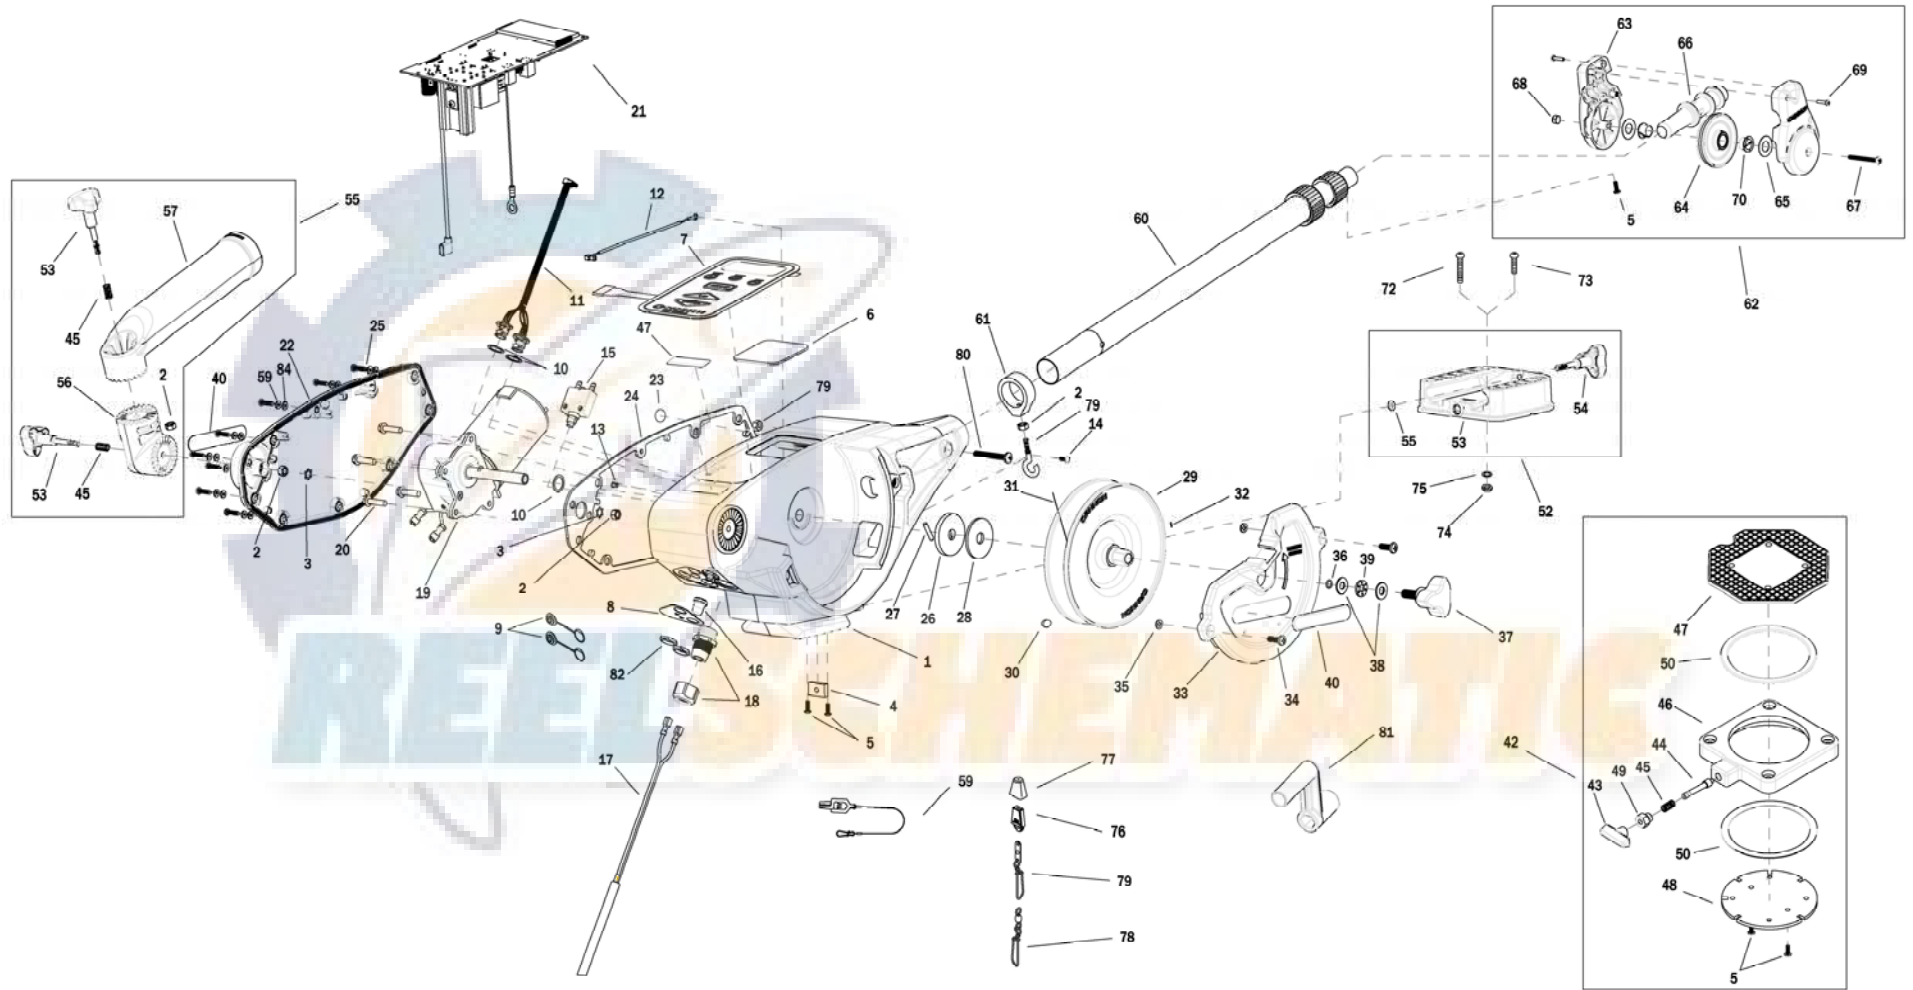

## 1902320 Digi-Troll 5 TS

1	3392525	FRAME, TS	29	3777908	REEL, ROUGH, 3.75" OD, SS	57	3392033	TUBE, DUAL AXIS RD HLDR
2	2263102	NUT-HEX 1/4-20 SS 300SRS	30	1459666	CERAMIC MAGNET P/N 42-B-5020	58	2200109	SALTWATER RELEASE
3	3394722	INSERT, PUSH ON	31	3775397	400' CABLE	59	3394602	WASHER, FLAT, #8, SS
4	3394702	INSERT, BASE	32	9100070	CON LEADER SLEEVE	60	3392010	ASY BOOM TELESCOPIC, SS
5	2373450	SCREW-#8-18 X 3/8 THD* (SS)	33	3390206	COVER, REEL, TS	61	3397900	BALL HOOK EXTRUSION
6	3396510	LENS-WINDOW MAG DTIV	34	2373434	SCREW-1/4-20 X 3/4 SS PPMs	62	3990200	ASSY-CNN, BOOM END (SUB)
7	3394015	KEYPAD, DIGI-TROLL 5	35	2071718	WASHER #10 NYLON RETAINING	63	3392520	CASE, PULLEY
8	3396602	SEAL PLATE, DT5	36	3394605	O-RING, KNOB	64	3392300	SHEEVE, PULLEY
9	700176	CON XCAP MINI-CON PANEL MOUNT	37	3390103	KNOB, SOFT GRIP, CLUTCH	65	3391507	SHIM, BOOM END
10	3391730	WASHER, SEAL, DATA	38	3391737	HDW WASHER, THRUST	66	3392013	BOOM END, NEW
11	3391220	HARNESS, COMM	39	9010280	HDW BEARING, THRUST	67	3393485	SCREW-#10-24X1.75 PPHMS S
12	3391223	HARNESS, RF ANTENNA	40	3395634	DECAL- SIDE, BLACK	68	3393124	NUT-#10-32 NYLON 18-8 SS
13	1234002	HDW INSERT SS PRESS 1/4IN(SUB)	41	3395711	DECAL-PIC TS	69	2303412	SCREW-#6-20 X 5/8 SELF TAP
14	3393426	SCREW-#6-32x3/8,TRIM'D HEX CAP	42	2998905	CNN ASY, SWIVEL BASE	70	3390005	BEARING-NYLINER, #8L5-1/2-F
15	3398205	CIRCUIT BREAKER, 25 AMP	43	2249001	HDW KNB RELEASE PIN	71	9280720	HDW SCR 1/4 20X2 TRUSS HD PHIL
16	1221491	BOOT CIRCUIT BREAKER	44	3392600	PIN - RELEASE	72	9280713	HDW SCR 1/4 20X1 1/2 TRUSS HEA
17	3993220	ASSY, POWER CABLE, RETRO(SUB)	45	2287002	HDW SPRING RELEASE PIN	73	2263103	NUT-1/4-20 NYLOCK SS
18	3392920	STRAIN-RELIEF, HEYCO M4502	46	2267001	ASY PLATE BASE MACHINED	74	2371712	WASHER-FLAT 9/32 X 5/8 X 1/16
19	3996515	MOTOR/GEAR HOUSING ASSY	47	2267002	BRK PLATE SWIVEL	75	9100100	CON TERMINATOR
20	3393411	SCREW-FLANGE HEX HI-LO	48	3391919	PLATE, INDEX TS	76	9100101	CUSHION SLEEVE TERMINATOR
21	3394007	ASY PCA,DIGI-TRLL 5,5TS	49	2277001	HDW RETAINER RELEASE NUT	77	9100620	HDW SNAP SWIVEL 4/0-37 MARLIN
22	3390204	COVER, MOTOR, TS	50	9010004	HDW BEARING SWIVEL BASE	78	2200148	ASY SNAP & INSULATOR
23	401966-3	MIC VENT,PTFE LU LRA MATERIAL	51	3991930	ASY, MNT BASE DT/MAG(SUB)	79	9040040	HDW BOLT 1/4-20 ROLLEDTHD HOOK
24	3396902	GASKET, COVER	52	3391955	BASE-MOUNT, DT PRO/MAG ST	80	3393461	SCREW-1/4-20 x 2" SS, PPH
25	3393480	SCREW-#10X.75"PPH HI-LO SS	53	3390101	KNOB-CANNON, SOFT GRIP	81	3390910	HANDLE-CRANK, MANUAL
26	3391907	PLATE, CLUTCH SHAFT	54	3393000	RING, RETAINING, 1/4" SHAFT	82	1459666	CERAMIC MAGNET
27	3392640	PIN, DRIVESHAFT	55	3991904	ASSY-CNN, ROD HOLDER	83	3393113	NUT, HEX, MINI-CON-X
28	3391711	PAD, CLUTCH	56	3394200	ARM, DUAL AXIS-ROD HOLDER	84	3391732	WASHER, SEALING