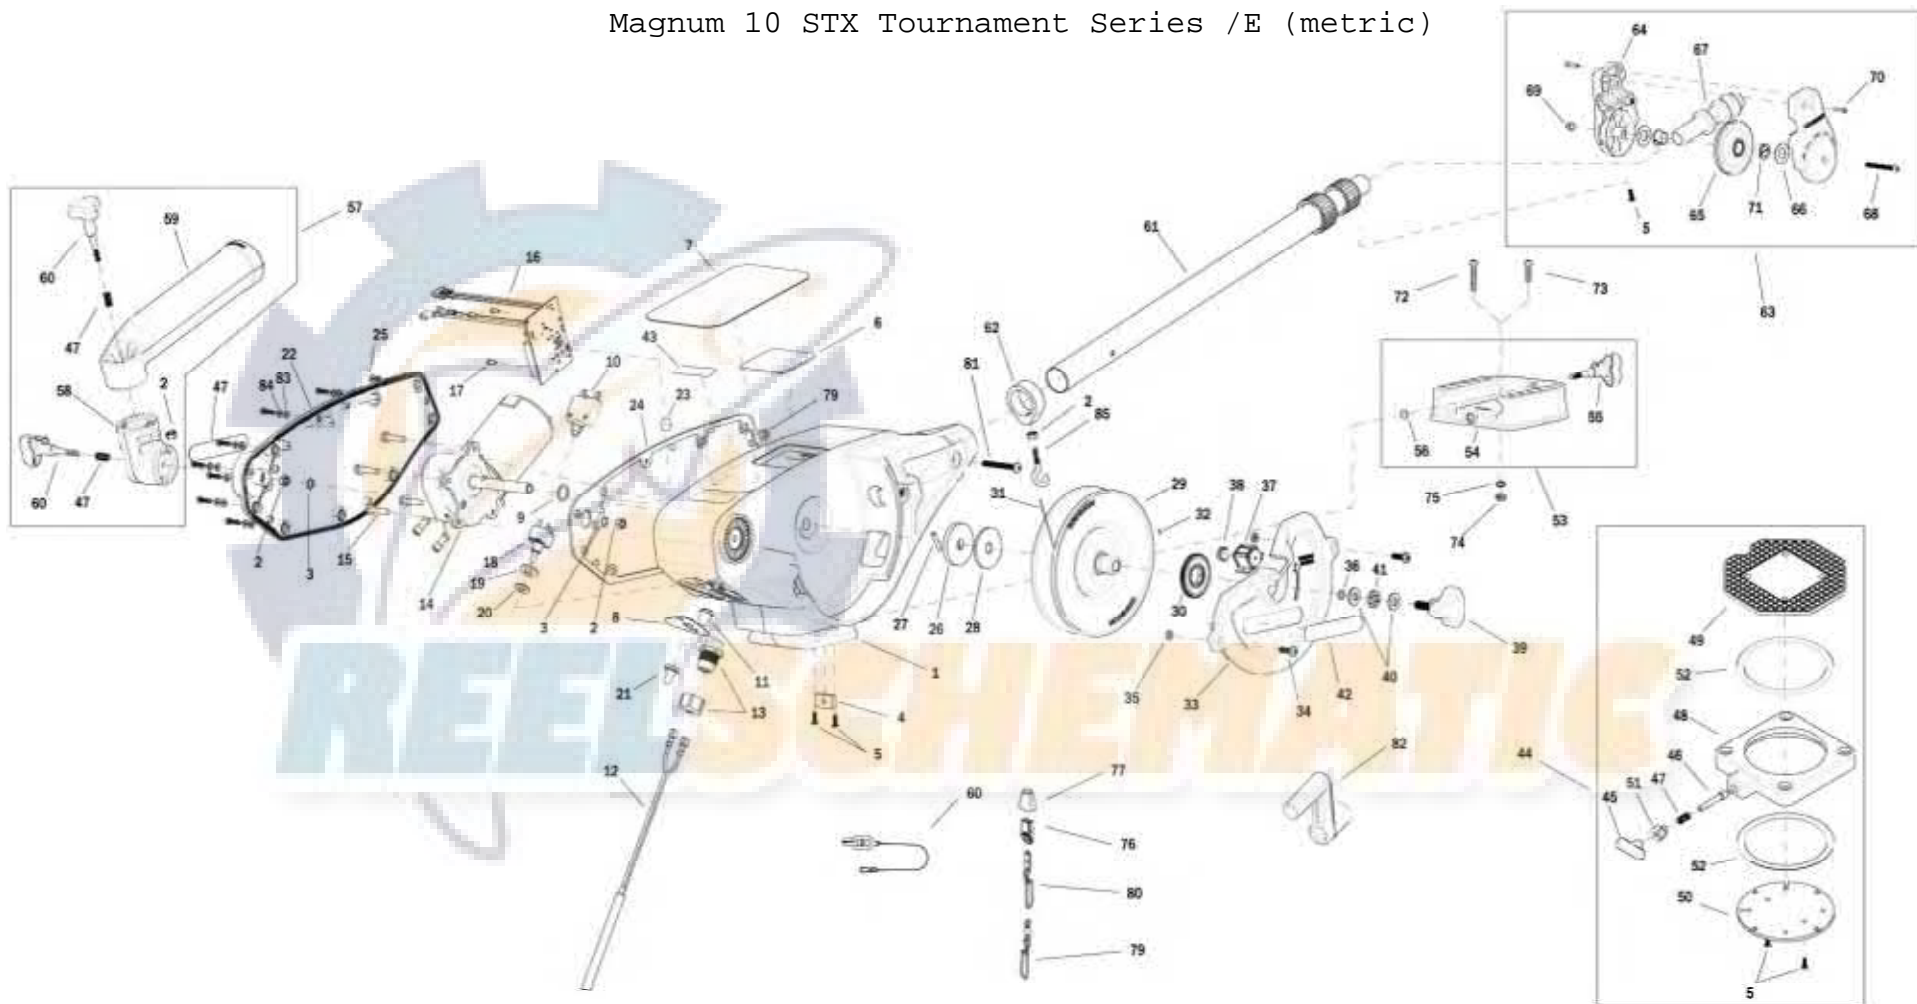

Magnum 10 STX Tournament Series /E (metric)

1902311 Magnum 10 STX TS /E

1	3392525	FRAME, RAW, TS	29	3777927	REEL, ROUGH, 3.75" OD	57	3991904	ASSY-CNN, ROD HOLDER
2	2263102	NUT-HEX 1/4-20 SS 300SRS	30	3333011	GEAR REEL (METRIC)	58	3394200	ARM, DUAL AXIS-ROD HOLDER
3	3394722	INSERT, PUSH ON	31	1015391	WIRE, .034 DIA, CAMEO BULK	59	3392033	TUBE, DUAL AXIS RD HLDRL
4	3394702	INSERT, BASE	32	9100070	CON LEADER SLIP	60	2200109	SALTWATER RELEASE
5	2373450	SCREW-#8-18 X 3/8 THD* (SS)	33	3390206	COVER, REEL, TS	61	3392010	ASY BOOM TELESCOPIC, SS
6	3396510	LENS-WINDOW MAG DTIV	34	2373434	SCREW-1/4-20 X 3/4 SS PPMs	62	3397900	BALL HOOK EXTRUSION
7	3395581	DECAL, MAG 10, TS	35	2071718	WASHER #10 NYLON RETAINING	63	3990200	ASSY-CNN, BOOM END (SUB)
8	3396601	SEAL PLATE, MAGNUM	36	3394605	O-RING, KNOB	64	3392520	CASE, PULLEY
9	3391730	WASHER, SEAL, DATA	37	3320011	COUNTER 3 DIGIT (METRIC)	65	3392300	SHEEVE, PULLEY
10	3398205	CIRCUIT BREAKER, 25 AMP	38	3333010	GEAR COUNTER (METRIC)	66	3391507	SHIM, BOOM END
11	1221491	BOOT CIRCUIT BREAKER	39	3390103	KNOB, SOFT GRIP, CLUTCH	67	3392013	BOOM END, NEW
12	3993220	ASSY, POWER CABLE, RETRO(SUB)	40	3391737	HDW WASHER, THRUST	68	3393485	SCREW-#10-24X1.75 PPHMS S
13	3392920	STRAIN-RELIEF, HEYCO M4502	41	9010280	HDW BEARING, THRUST	69	3393124	NUT-#10-32 NYLOCK 18-8 SS
14	3996515	MOTOR/GEAR HOUSING ASSY	42	3395634	DECAL- SIDE, BLACK	70	2303412	SCREW-#6-20 X 5/8 SELF TAP
15	3393411	SCREW-FLANGE HEX HI-LO	43	3395711	DECAL-PIC BLACK, TS	71	3390005	BEARING-NYLINER, #8L5-1/2-F
16	3394006	ASY PCA, MAGNUM	44	2998905	CNN ASY, SWIVEL BASE	72	9280720	HDW SCR 1/4 20X2 TRUSS HD PHIL
17	2302104	SCREW-#6-20 X 3/8	45	2249001	HDW KNB RELEASE PIN	73	9280713	HDW SCR 1/4 20X1 1/2 TRUSS HEA
18	2286792	SWITCH, TOGGLE	46	3392600	PIN - RELEASE	74	2263103	NUT-1/4-20 NYLOCK SS
19	3391722	WASHER, FLAT	47	2287002	HDW SPRING RELEASE PIN	75	2371712	WASHER-FLAT 9/32 X 5/8 X 1/16
20	2286793	HDW SHIM SWITCH .75X.1	48	2267001	ASY PLATE BASE MACHINED	76	9100100	CON TERMINATOR
21	1221490	BOOT SWITCH	49	2267002	BRK PLATE SWIVEL	77	9100101	CUSHION SLEEVE TERMINATOR
22	3390204	COVER, MOTOR, TS	50	3391919	PLATE, INDEX TS	78	9100620	HDW SNAP SWIVEL 4/0-37 MARLIN
23	401966-3	MIC VENT,PTFE LU LRA MATERIAL	51	2277001	HDW RETAINER RELEASE NUT	79	2200148	ASY SNAP & INSULATOR
24	3396902	GASKET, COVER	52	9010004	HDW BEARING SWIVEL BASE	80	9040040	HDW BOLT 1/4-20 ROLLEDTHD HOOK
25	3393480	SCREW-#10X.75"PPH HI-LO SS	53	3991930	ASY, MNT BASE DT/MAG(SUB)	81	3393461	SCREW-1/4-20 x 2" SS, PPH
26	3391907	PLATE, CLUTCH SHAFT	54	3391955	BASE-MOUNT, DT PRO/MAG ST	82	3390910	HANDLE-CRANK, MANUAL
27	3392640	PIN, DRIVESHAFT	55	3390101	KNOB-CANNON, SOFT GRIP	83	3391732	WASHER, SEALING
28	3391711	PAD, CLUTCH	56	3393000	RING, RETAINING, 1/4" SHAFT	84	3394602	WASHER, FLAT, #8, SS