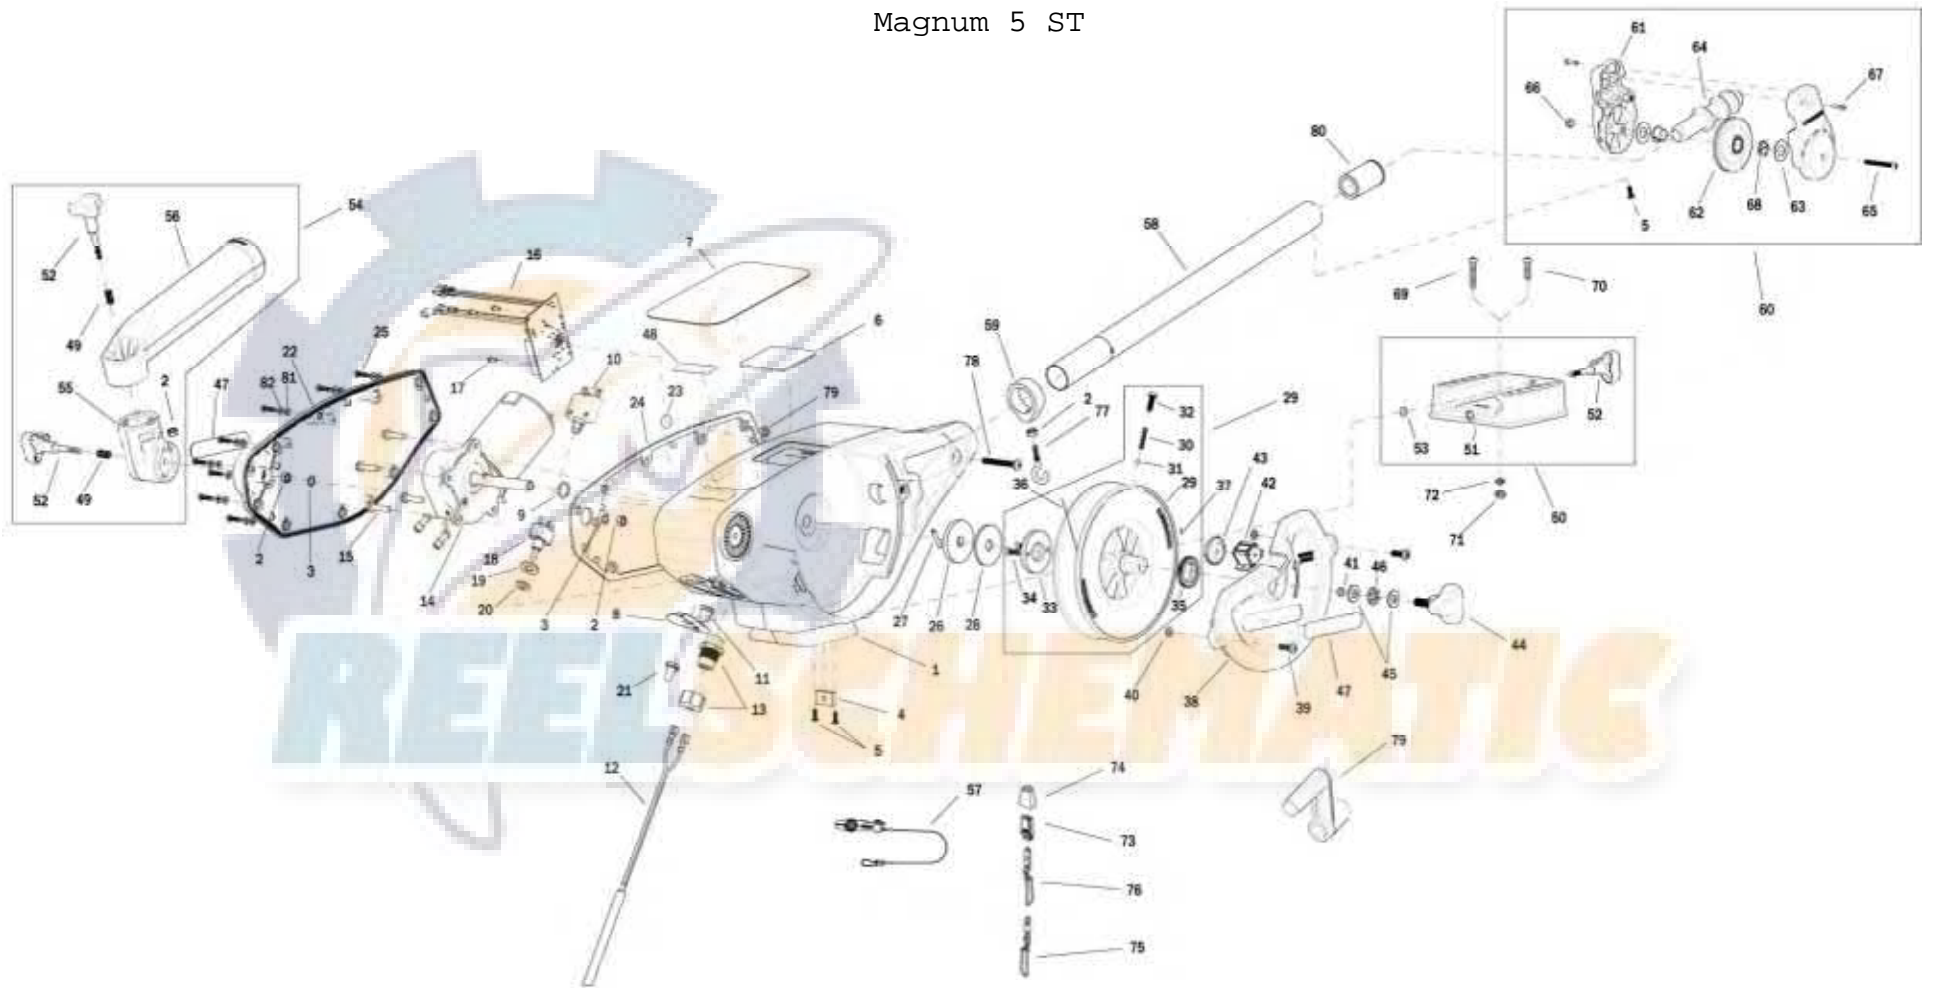

Magnum 5 ST

1902300 Magnum 5 ST

1	3392524	FRAME, RAW	29	3777927	REEL, ROUGH, 3.75" OD	57	2277002	ASY HDW RELEASE UNIVERSAL
2	2263102	NUT-HEX 1/4-20 SS 300SRS	30	3392707	SPRING, REEL	58	2290828	24" BOOM - HEAVY DUTY
3	3394722	INSERT, PUSH ON	31	3396020	BALL BEARING, REEL	59	3397900	BALL HOOK EXTRUSION
4	3394702	INSERT, BASE	32	3393474	SCREW-DRIVE #14 X .75" SS	60	3990200	ASSY-CNN, BOOM END (SUB)
5	2373450	SCREW-#8-18 X 3/8 THD* (SS)	33	3391906	PLATE, CLUTCH REEL	61	3392520	CASE, PULLEY
6	3396510	LENS-WINDOW MAG DTIV	34	3393418	SCREW-#10-16X.75"HI-LO SS	62	3392300	SHEEVE, PULLEY
7	3395559	DECAL, MAG 5	35	0233560	GEAR, REEL, STD	63	3391507	SHIM, BOOM END
8	3396601	SEAL PLATE, MAGNUM	36	3775397	400' CABLE	64	3392013	BOOM END, NEW
9	3391730	WASHER, SEAL, DATA	37	9100070	CON LEADER SLEEVE	65	3393485	SCREW-#10-24X1.75 PPHMS S
10	3398205	CIRCUIT BREAKER, 25 AMP	38	3390205	COVER, REEL	66	3393124	NUT-#10-32 NYLOK 18-8 SS
11	1221491	BOOT CIRCUIT BREAKER	39	2373434	SCREW-1/4-20 X 3/4 SS PPHMS	67	2303412	SCREW-#6-20 X 5/8 SELF TAP
12	3993220	ASSY, POWER CABLE, RETRO(SUB)	40	2071718	WASHER #10 NYLON RETAINING	68	3390005	BEARING-NYLINER, #8L5-1/2-F
13	3392920	STRAIN-RELIEF, HEYCO M4502	41	3394605	O-RING, KNOB	69	9280720	HDW SCR 1/4 20X2 TRUSS HD PHIL
14	3996515	MOTOR/GEAR HOUSING ASSY	42	0220477	METER 3 DIGIT	70	9280713	HDW SCR 1/4 20X1 1/2 TRUSS HEA
15	3393411	SCREW-FLANGE HEX HI-LO	43	0833561	GEAR, COUNTER	71	2263103	NUT-1/4-20 NYLOCK SS
16	3394006	ASY PCA, MAGNUM	44	3390103	KNOB, SOFT GRIP, CLUTCH	72	2371712	WASHER-FLAT 9/32 X 5/8 X 1/16
17	2302104	SCREW-#6-20 X 3/8	45	3391737	HDW WASHER, THRUST	73	9100100	CON TERMINATOR
18	2286792	SWITCH, TOGGLE	46	9010280	HDW BEARING, THRUST	74	9100101	CUSHION SLEEVE TERMINATOR
19	3391722	WASHER, FLAT	47	3395634	DECAL- SIDE, BLACK	75	9100620	HDW SNAP SWIVEL 4/0-37 MARLIN
20	2286793	HDW SHIM SWITCH .75X.1	48	3395710	DECAL-PIC BLACK	76	2200148	ASY SNAP & INSULATOR
21	1221490	BOOT SWITCH	49	2287002	HDW SPRING RELEASE PIN	77	9040040	HDW BOLT 1/4-20 ROLLEDTHD HOOK
22	3390203	COVER, MOTOR	50	3991930	ASY, MNT BASE DT/MAG(SUB)	78	3393461	SCREW-1/4-20 x 2" SS, PPH
23	401966-3	MIC VENT,PTFE LU LRA MATERIAL	51	3391955	BASE-MOUNT, DT PRO/MAG ST	79	3390910	HANDLE-CRANK, MANUAL
24	3396902	GASKET, COVER	52	3390101	KNOB-CANNON, SOFT GRIP	80	3395905	ADAPTER, BOOM END
25	3393480	SCREW-#10X.75"PPH HI-LO SS	53	3393000	RING, RETAINING, 1/4" SHAFT	81	3391732	WASHER, SEALING
26	3391907	PLATE, CLUTCH SHAFT	54	3991904	ASSY-CNN, ROD HOLDER	82	3394602	WASHER, FLAT, #8, SS
27	3392640	PIN, DRIVESHAFT	55	3394200	ARM, DUAL AXIS-ROD HOLDER			
28	3391711	PAD, CLUTCH	56	3392033	TUBE, DUAL AXIS RD HLDR