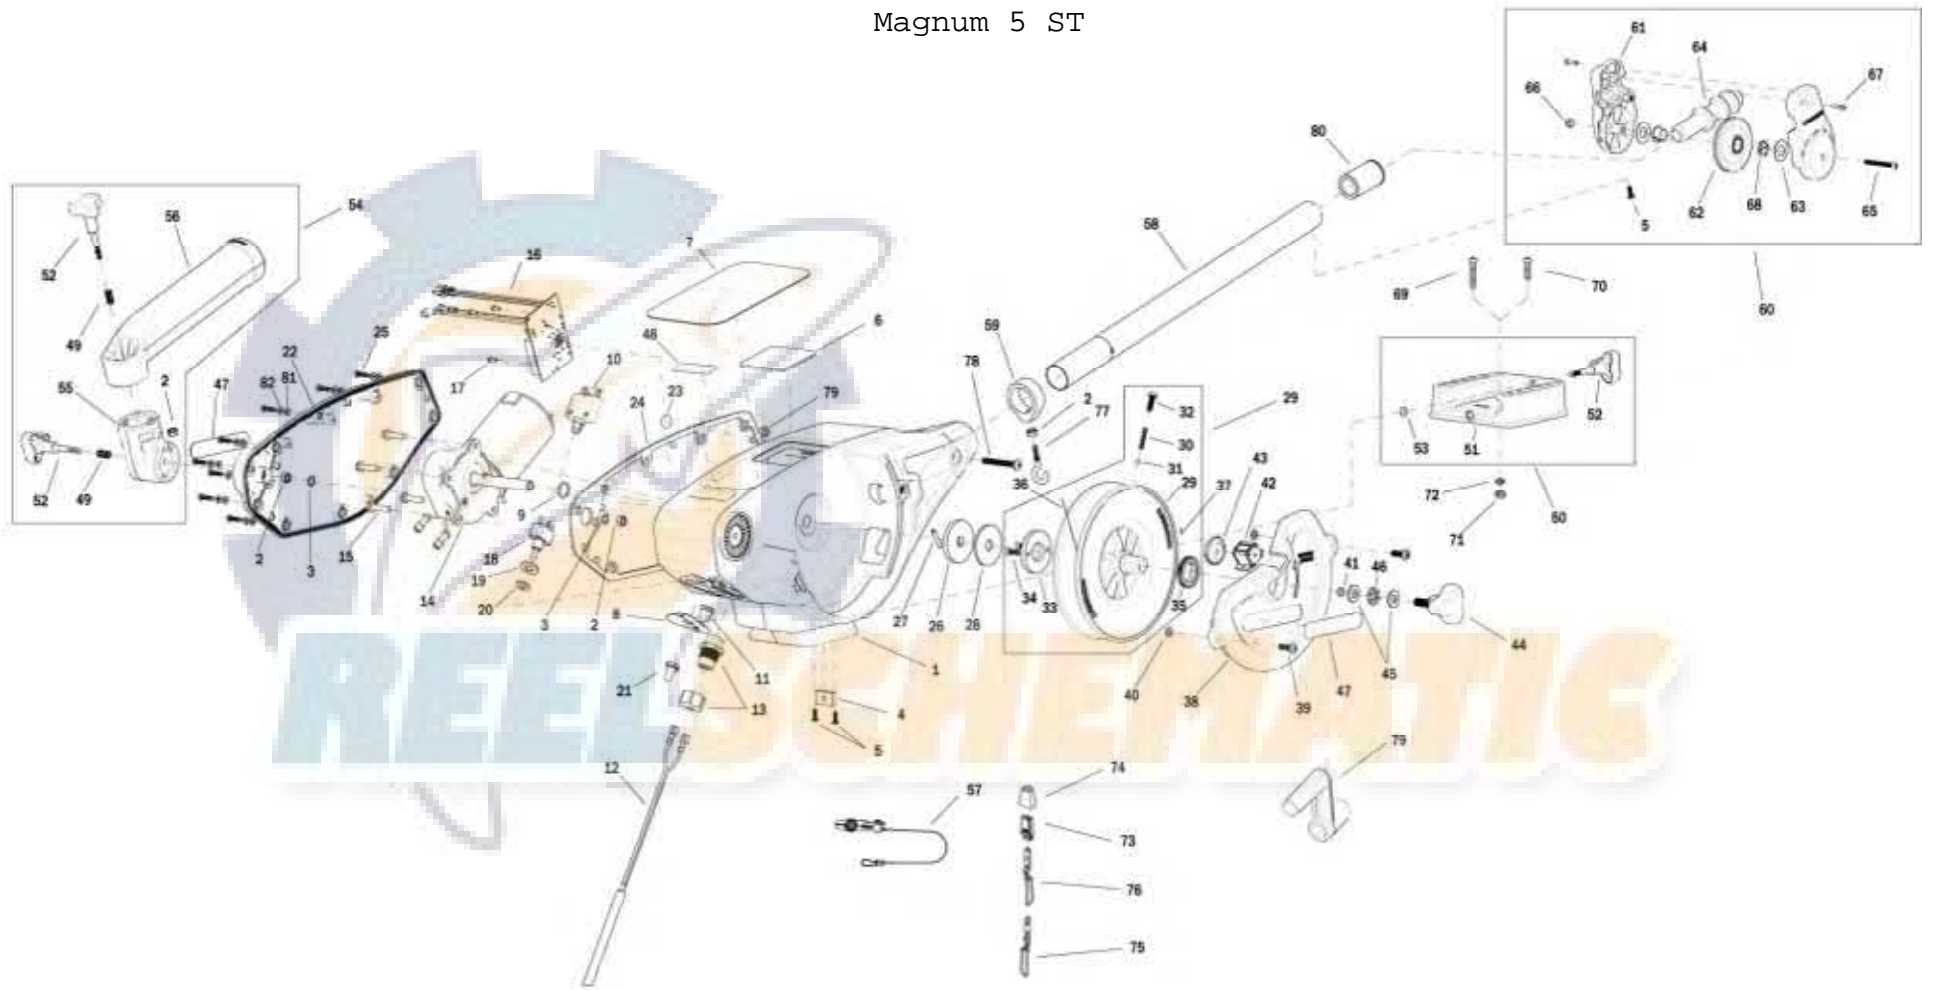

Magnum 5 ST

1902300 Magnum 5 ST

1	3392524	FRAME, RAW	29	3777927	REEL, ROUGH, 3.75" OD	57	2277002	ASY HDW RELEASE UNIVERSAL
2	2263102	NUT-HEX 1/4-20 SS 300SRS	30	3392707	SPRING, REEL	58	2290828	24" BOOM - HEAVY DUTY
3	3394722	INSERT, PUSH ON	31	3396020	BALL BEARING, REEL	59	3397900	BALL HOOK EXTRUSION
4	3394702	INSERT, BASE	32	3393474	SCREW-DRIVE #14 X .75" SS	60	3990200	ASSY-CNN, BOOM END (SUB)
5	2373450	SCREW-#8-18 X 3/8 THD* (SS)	33	3391906	PLATE, CLUTCH REEL	61	3392520	CASE, PULLEY
6	3396510	LENS-WINDOW MAG DTIV	34	3393418	SCREW-#10-16X.75"HI-LO SS	62	3392300	SHEEVE, PULLEY
7	3395559	DECAL, MAG 5	35	0233560	GEAR, REEL, STD	63	3391507	SHIM, BOOM END
8	3396601	SEAL PLATE, MAGNUM	36	3775397	400' CABLE	64	3392013	BOOM END, NEW
9	3391730	WASHER, SEAL, DATA	37	9100070	CON LEADER SLEEVE	65	3393485	SCREW-#10-24X1.75 PPHMS S
10	3398205	CIRCUIT BREAKER, 25 AMP	38	3390205	COVER, REEL	66	3393124	NUT-#10-32 NYLOK 18-8 SS
11	1221491	BOOT CIRCUIT BREAKER	39	2373434	SCREW-1/4-20 X 3/4 SS PPHMS	67	2303412	SCREW-#6-20 X 5/8 SELF TAP
12	3993220	ASSY, POWER CABLE, RETRO(SUB)	40	2071718	WASHER #10 NYLON RETAINING	68	3390005	BEARING-NYLINER, #8L5-1/2-F
13	3392920	STRAIN-RELIEF, HEYCO M4502	41	3394605	O-RING, KNOB	69	9280720	HDW SCR 1/4 20X2 TRUSS HD PHIL
14	3996515	MOTOR/GEAR HOUSING ASSY	42	0220477	METER 3 DIGIT	70	9280713	HDW SCR 1/4 20X1 1/2 TRUSS HEA
15	3393411	SCREW-FLANGE HEX HI-LO	43	0833561	GEAR, COUNTER	71	2263103	NUT-1/4-20 NYLOCK SS
16	3394006	ASY PCA, MAGNUM	44	3390103	KNOB, SOFT GRIP, CLUTCH	72	2371712	WASHER-FLAT 9/32 X 5/8 X 1/16
17	2302104	SCREW-#6-20 X 3/8	45	3391737	HDW WASHER, THRUST	73	9100100	CON TERMINATOR
18	2286792	SWITCH, TOGGLE	46	9010280	HDW BEARING, THRUST	74	9100101	CUSHION SLEEVE TERMINATOR
19	3391722	WASHER, FLAT	47	3395634	DECAL- SIDE, BLACK	75	9100620	HDW SNAP SWIVEL 4/0-37 MARLIN
20	2286793	HDW SHIM SWITCH .75X.1	48	3395710	DECAL-PIC BLACK	76	2200148	ASY SNAP & INSULATOR
21	1221490	BOOT SWITCH	49	2287002	HDW SPRING RELEASE PIN	77	9040040	HDW BOLT 1/4-20 ROLLEDTHD HOOK
22	3390203	COVER, MOTOR	50	3991930	ASY, MNT BASE DT/MAG(SUB)	78	3393461	SCREW-1/4-20 x 2" SS, PPH
23	401966-3	MIC VENT,PTFE LU LRA MATERIAL	51	3391955	BASE-MOUNT, DT PRO/MAG ST	79	3390910	HANDLE-CRANK, MANUAL
24	3396902	GASKET, COVER	52	3390101	KNOB-CANNON, SOFT GRIP	80	3395905	ADAPTER, BOOM END
25	3393480	SCREW-#10X.75"PPH HI-LO SS	53	3393000	RING, RETAINING, 1/4" SHAFT	81	3391732	WASHER, SEALING
26	3391907	PLATE, CLUTCH SHAFT	54	3991904	ASSY-CNN, ROD HOLDER	82	3394602	WASHER, FLAT, #8, SS
27	3392640	PIN, DRIVESHAFT	55	3394200	ARM, DUAL AXIS-ROD HOLDER			
28	3391711	PAD, CLUTCH	56	3392033	TUBE, DUAL AXIS RD HLDR