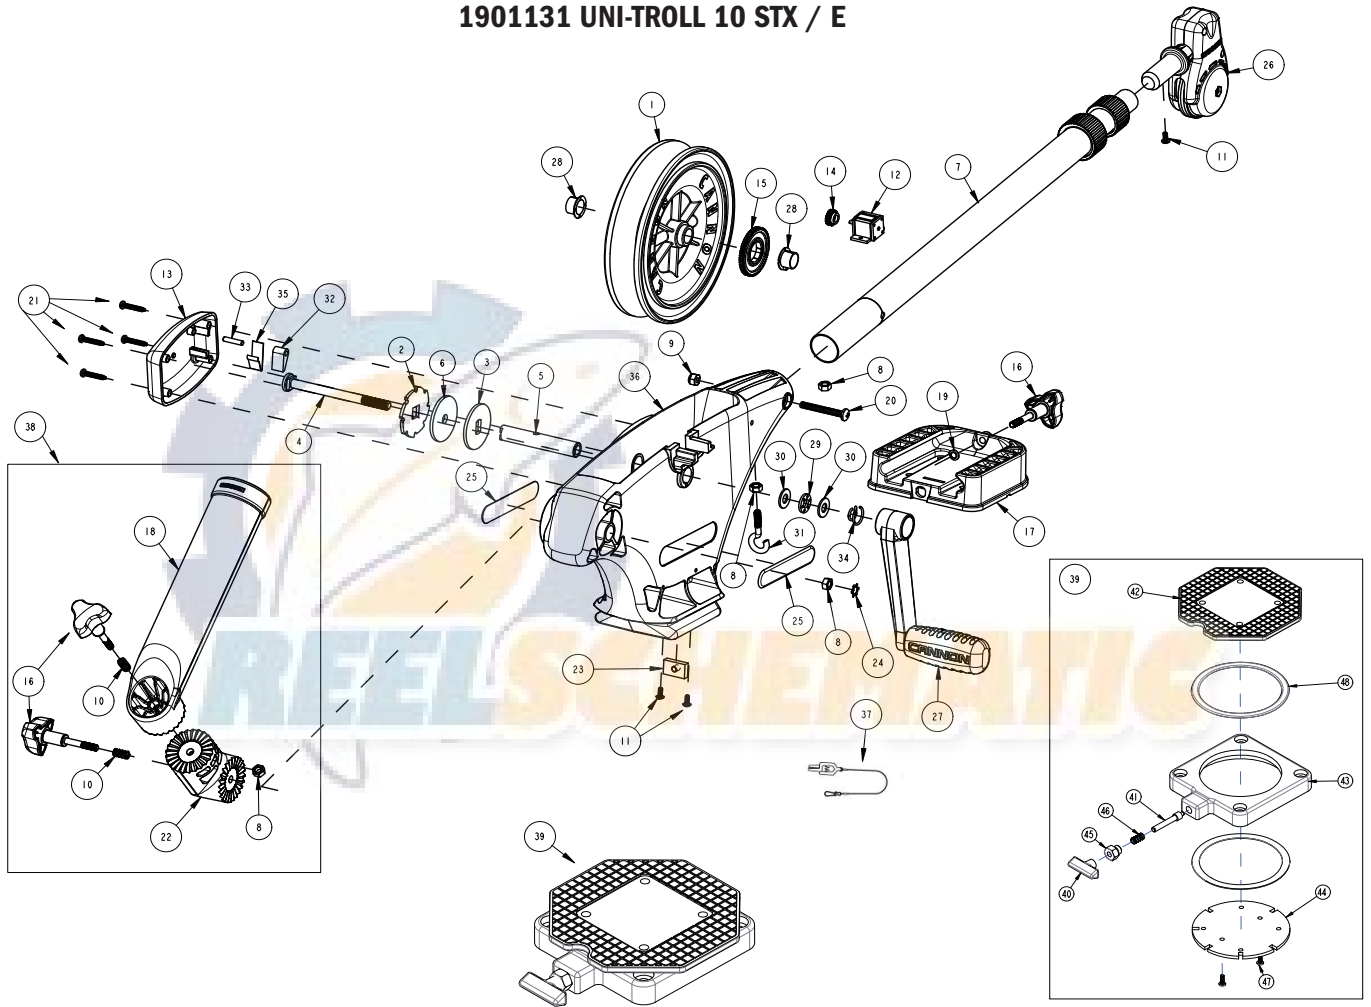

1901131 UNI-TROLL 10 STX / E

1901131 UNI-TROLL 10 STX / E

1	3397931	REEL ROUGH	18	3392033	TUBE, DUAL AXIS RD HLDR	35	9400070	HDW SPRING DOG
2	3391995	PLATE - RATCHET BRAKE	19	3393000	RING, RETAINING, 1/4" SHAFT	36	3392540	FRAME, MANUAL DR, BLACK
3	3391990	PLATE - CLUTCH/BRAKE REEL	20	3393461	SCREW-1/4-20 X 2" SS, PPH	37	2277002A	LINE RELEASE
4	1000904	ASY SHAFT RATCHET UT6	21	3393480	SCREW-#10X1" PPH HI-LO SS (qty: 4)	38	3391904	ASSY-CNN, ROD HOLDER, UT
5	1080001	SHAFT REEL ET/UT	22	3394200	ARM, DUAL AXIS-ROD HLDR	39	2998905	ASSY - CNN SWIVEL BASE
6	3391710	PAD - CLUTCH	23	3394702	INSERT, BASE, LO-PRO	40	2249001	HDW KNB RELEASE PIN
7	2210821	NUT-HEX 1/4-20 SS 300SRS	24	3394722	INSERT, PUSH ON	41	2266001	HDW PIN RELEASE
8	2263102	NUT-1/4-20 NYLOCK SS	25	3395634	DECAL-SIDE, BLACK	42	2267002	BRK PLATE SWIVEL
9	2263103	HDW SPRING RELEASE PIN	26	3990200	ASSY-CNN, BOOM END	43	2267005	PLATE, BASE (ROUGH)
10	2287002	HDW SPRING RELEASE PIN	27	3994210	CRANK ARM/HANDLE ASM	44	2267006	PLATE - INDEXING 6 STOP
11	2373450	SCREW-#8-18 X 3/8" THRD CUT SS	28	9010001	BEARING NYLINER	45	2277001	HDW RETAINER RELEASE NUT
12	3320011	COUNTER 3 DIGIT (METRIC)	29	9010280	HDW BEARING, THRUST	46	2287002	HDW SPRING RELEASE PIN
13	3321001	COVER-CLUTCH	30	3391737	WASHER THRUST, 17-7 SS (qty: 2)	47	2372100	SCREW, #8-18 X 5/8 (QTY: 2)
14	3333010	GEAR COUNTER (METRIC)	31	9040040	HDW BOLT 1/4-20 ROLLEDTHD HOOK	48	9010004	HDW BEARING SWIVEL BASE (QTY: 2)
15	3392228	GEAR REEL (METRIC)	32	9100160	DOG RATCHET	*	2294894	BAG ASSEMBLY
16	3390101	KNOB-CANNON, SOFT GRIP	33	9250003	HDW PIN 3/16 X 7/8 DOWEL			
17	3391955	BASE-MOUNT, MAG ST	34	9400040	HDW SPRING CRANK			

**bag assembly not shown in diagram*