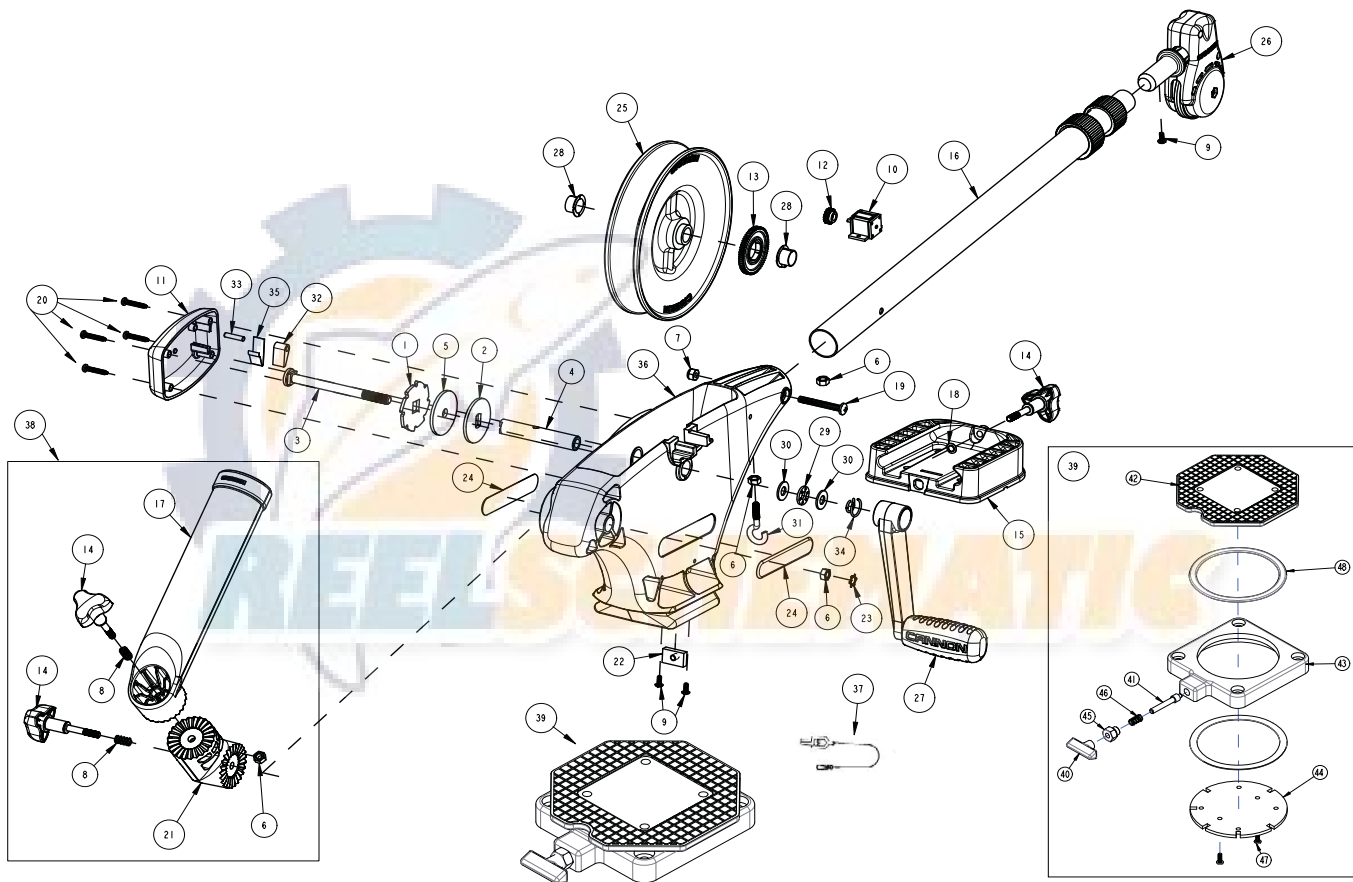

1901141 UNI-TROLL 10 STX-TS / E

1901141 UNI-TROLL 10 STX-TS / E

1	3391995	PLATE - RATCHET BRAKE	18	3393000	RING, RETAINING, 1/4" SHAFT	34	9400040	HDW SPRING CRANK
2	3391990	PLATE - CLUTCH/BRAKE REEL	19	3393461	SCREW-1/4-20 X 2" SS, PPH	35	9400070	HDW SPRING DOG
3	1000904	ASY SHAFT RATCHET UT6	20	3393480	SCREW-#10X1" PPH HI-LO SS	36	3392541	FRAME, MANUAL, DR, WHITE
4	1080001	SHAFT REEL ET/UT	21	3394200	ARM, DUAL AXIS-ROD HLDR	37	2200109	SALTWATER LINE RELEASE
5	1264670	ASY CLUTCH PAD SM HOLE	22	3394702	INSERT, BASE, LO-PRO	38	3391904	ASSY-CNN, ROD HOLDER, UT
6	3391710	PAD - CLUTCH	23	3394722	INSERT, PUSH ON	39	2998905	ASSY - CNN SWIVEL BASE
7	2263103	NUT-1/4-20 NYLOCK SS	24	3395634	DECAL-SIDE, BLACK	40	2249001	HDW KNB RELEASE PIN
8	2287002	HDW SPRING RELEASE PIN	25	3397930	REEL, ROUGH, 3.75" OD SS	41	2266001	HDW PIN RELEASE
9	2373450	SCREW-#8-18 X 3/8" THRD CUT SS	26	3990200	ASSY-CNN, BOOM END	42	2267002	BRK PLATE SWIVEL
10	3320011	COUNTER 3 DIGIT	27	3994210	CRANK ARM/HANDLE ASM	43	2267005	PLATE, BASE (ROUGH)
11	3321001	COVER-CLUTCH	28	9010001	BEARING NYLINER	44	2267006	PLATE - INDEXING 6 STOP
12	3333010	GEAR COUNTER (METRIC)	29	9010280	HDW BEARING, THRUST	45	2277001	HDW RETAINER RELEASE NUT
13	3392228	GEAR REEL (METRIC)	30	3391737	WASHER THRUST, 17-7 SS (qty: 2)	46	2287002	HDW SPRING RELEASE PIN
14	3390101	KNOB-CANNON, SOFT GRIP	31	9040040	HDW BOLT 1/4-20 ROLLEDTHD HOOK	47	2372100	SCREW, #8-18 X 5/8 (QTY: 2)
15	3391955	BASE-MOUNT, MAG ST	32	9100160	DOG RATCHET	48	9010004	HDW BEARING SWIVEL BASE (QTY: 2)
16	3392010	ASSY, BOOM TELESCOPIC, SS	33	9250003	HDW PIN 3/16 X 7/8 DOWEL	*	2294894	BAG ASSEMBLY
17	3392033	TUBE, DUAL AXIS RD HLDR						

**bag assembly not shown in diagram*