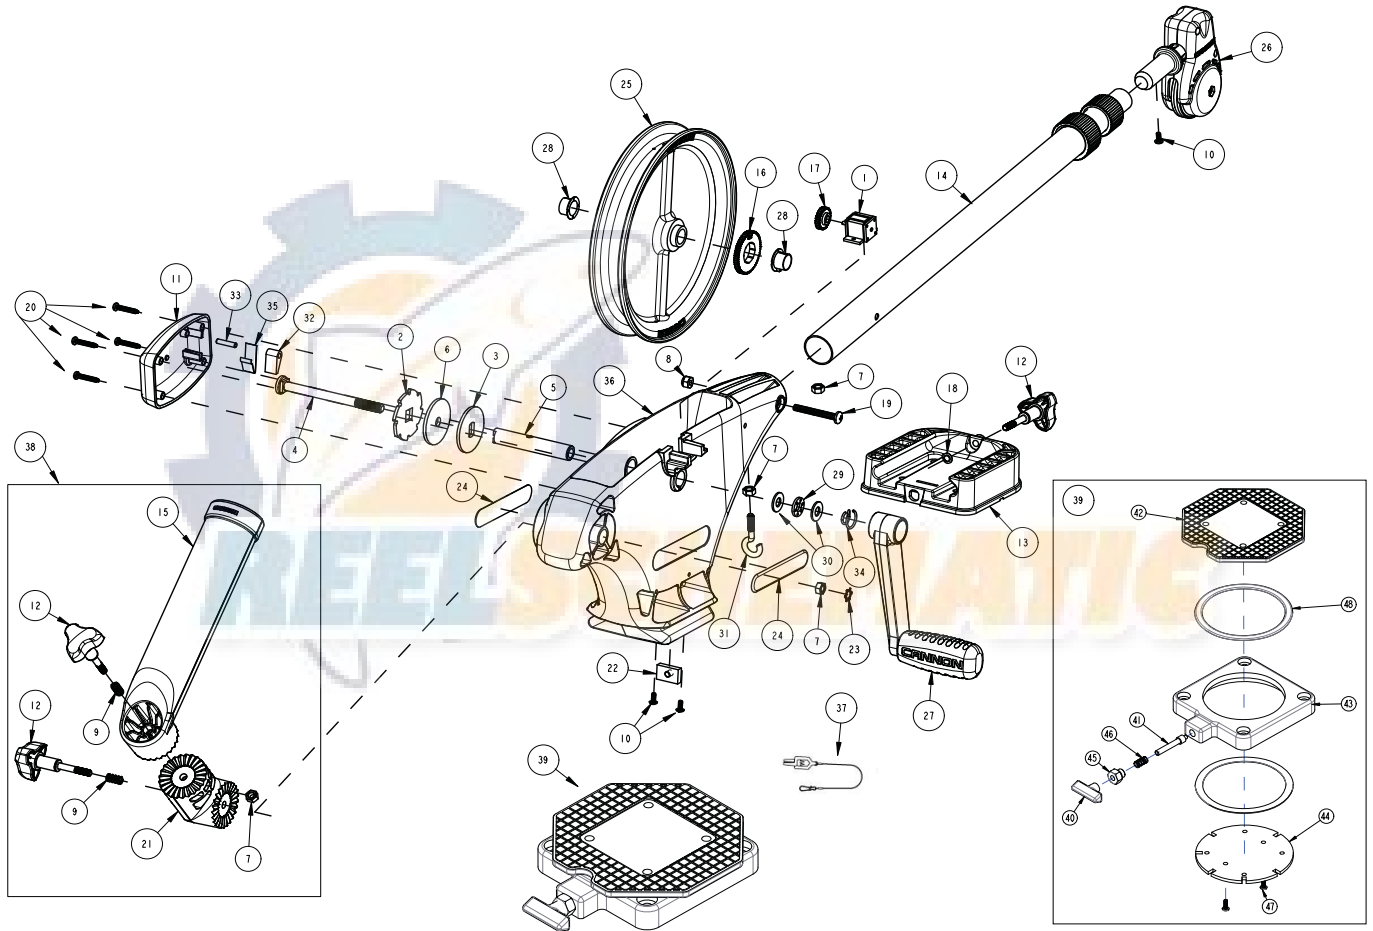

1901140 UNI-TROLL 10 STX TS

1901140 UNI-TROLL 10 STX TS

1	0220477	METER 3 DIGIT	18	3393000	RING, RETAINING, 1/4" SHAFT	34	9400040	HDW SPRING CRANK
2	3391995	PLATE - RATCHET BRAKE	19	3393461	SCREW-1/4-20 X 2" SS, PPH	35	9400070	HDW SPRING DOG
3	3391990	PLATE - CLUTCH/BRAKE REEL	20	3393480	SCREW-#10X1" PPH HI-LO SS	36	3392541	FRAME, MANUAL, DR, WHITE
4	1000904	ASY SHAFT RATCHET UT6	21	3394200	ARM, DUAL AXIS-ROD HLDR	37	2200109	SALTWATER LINE RELEASE
5	1080001	SHAFT REEL ET/UT	22	3394702	INSERT, BASE, LO-PRO	38	3391904	ASSY-CNN, ROD HOLDER, UT
6	3391710	PAD - CLUTCH	23	3394722	INSERT, PUSH ON	39	2998905	ASSY - CNN SWIVEL BASE
7	2263102	NUT-HEX 1/4-20 SS 300SRS	24	3395634	DECAL-SIDE, BLACK	40	2249001	HDW KNB RELEASE PIN
8	2263103	NUT-1/4-20 NYLOCK SS	25	3397930	REEL, SS, 24" RETRIEVE	41	2266001	HDW PIN RELEASE
9	2287002	HDW SPRING RELEASE PIN	26	3990200	ASSY-CNN, BOOM END	42	2267002	BRK PLATE SWIVEL
10	2373450	SCREW-#8-18 X 3/8" THRD CUT SS	27	3994210	CRANK ARM/HANDLE ASM	43	2267005	PLATE, BASE (ROUGH)
11	3321001	COVER-CLUTCH	28	9010001	BEARING NYLINER	44	2267006	PLATE - INDEXING 6 STOP
12	3390101	KNOB-CANNON, SOFT GRIP	29	9010280	HDW BEARING, THRUST	45	2277001	HDW RETAINER RELEASE NUT
13	3391955	BASE-MOUNT, MAG ST	30	3391737	WASHER THRUST, 17-7 SS (qty: 2)	46	2287002	HDW SPRING RELEASE PIN
14	3392010	ASSY, BOOM TELESCOPIC, SS	31	9040040	HDW BOLT 1/4-20 ROLLEDTHD HOOK	47	2372100	SCREW, #8-18 X 5/8 (QTY: 2)
15	3392033	TUBE, DUAL AXIS RD HLDR	32	9100160	DOG RATCHET	48	9010004	HDW BEARING SWIVEL BASE (QTY: 2)
16	3392222	GEAR, 56 TOOTH	33	9250003	HDW PIN 3/16 X 7/8 DOWEL	*	2294894	BAG ASSEMBLY
17	3392223	GEAR, 28 TOOTH						