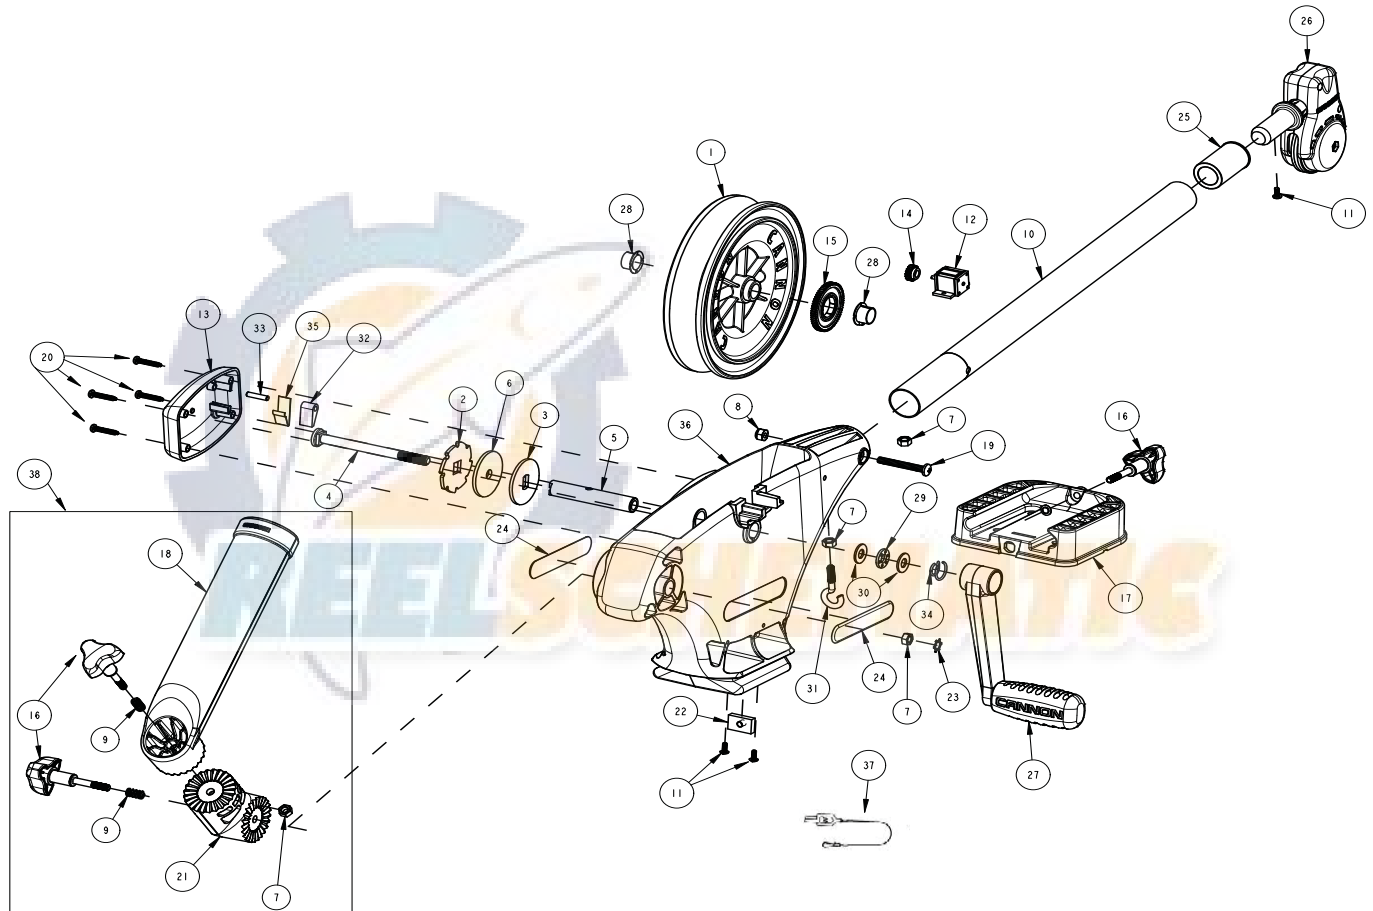

1901121 UNI-TROLL 5 ST/ E

1901121 UNI-TROLL 5 ST/ E

1	3397931	REEL ROUGH	16	3390101	KNOB-CANNON, SOFT GRIP	31	9040040	HDW BOLT 1/4-20 ROLLEDTHD HOOK
2	3391995	PLATE - RATCHET BRAKE	17	3391955	BASE-MOUNT, MAG ST	32	9100160	DOG RATCHET
3	3391990	PLATE - CLUTCH/BRAKE REEL	18	3392033	TUBE, DUAL AXIS RD HLDR	33	9250003	HDW PIN 3/16 X 7/8 DOWEL
4	1000904	ASY SHAFT RATCHET UT6	19	3393461	SCREW-1/4-20 X 2" SS, PPH	34	9400040	HDW SPRING CRANK
5	1080001	SHAFT REEL ET/UT	20	3393480	SCREW-#10X1" PPH HI-LO SS (qty: 4)	35	9400070	HDW SPRING DOG
6	3391710	PAD - CLUTCH	21	3394200	ARM, DUAL AXIS-ROD HLDR	36	3392540	FRAME, MANUAL DR, BLACK
7	2263102	NUT-HEX 1/4-20 SS 300SRS	22	3394702	INSERT, BASE, LO-PRO	37	2277002A	LINE RELEASE
8	2263103	NUT-1/4-20 NYLOCK SS	23	3394722	INSERT, PUSH ON	38	3391904	ASSY-CNN, ROD HOLDER, UT
9	2287002	HDW SPRING RELEASE PIN	24	3395634	DECAL-SIDE, BLACK	*	2294894	BAG ASSEMBLY
10	2290828	24" BOOM - HEAVY DUTY	25	3395905	ADAPTER, BOOM END			
11	2373450	SCREW-#8-18 X 3/8" THRD CUT SS	26	3990200	ASSY-CNN, BOOM END			
12	3320011	COUNTER 3 DIGIT (METRIC)	27	3994210	CRANK ARM/HANDLE ASM			
13	3321001	COVER-CLUTCH	28	9010001	BEARING NYLINER			
14	3333010	GEAR COUNTER (METRIC)	29	9010280	HDW BEARING, THRUST			
15	3392228	GEAR REEL (METRIC)	30	3391737	WASHER THRUST, 17-7 SS (qty: 2)			

*bag assembly not shown in diagram