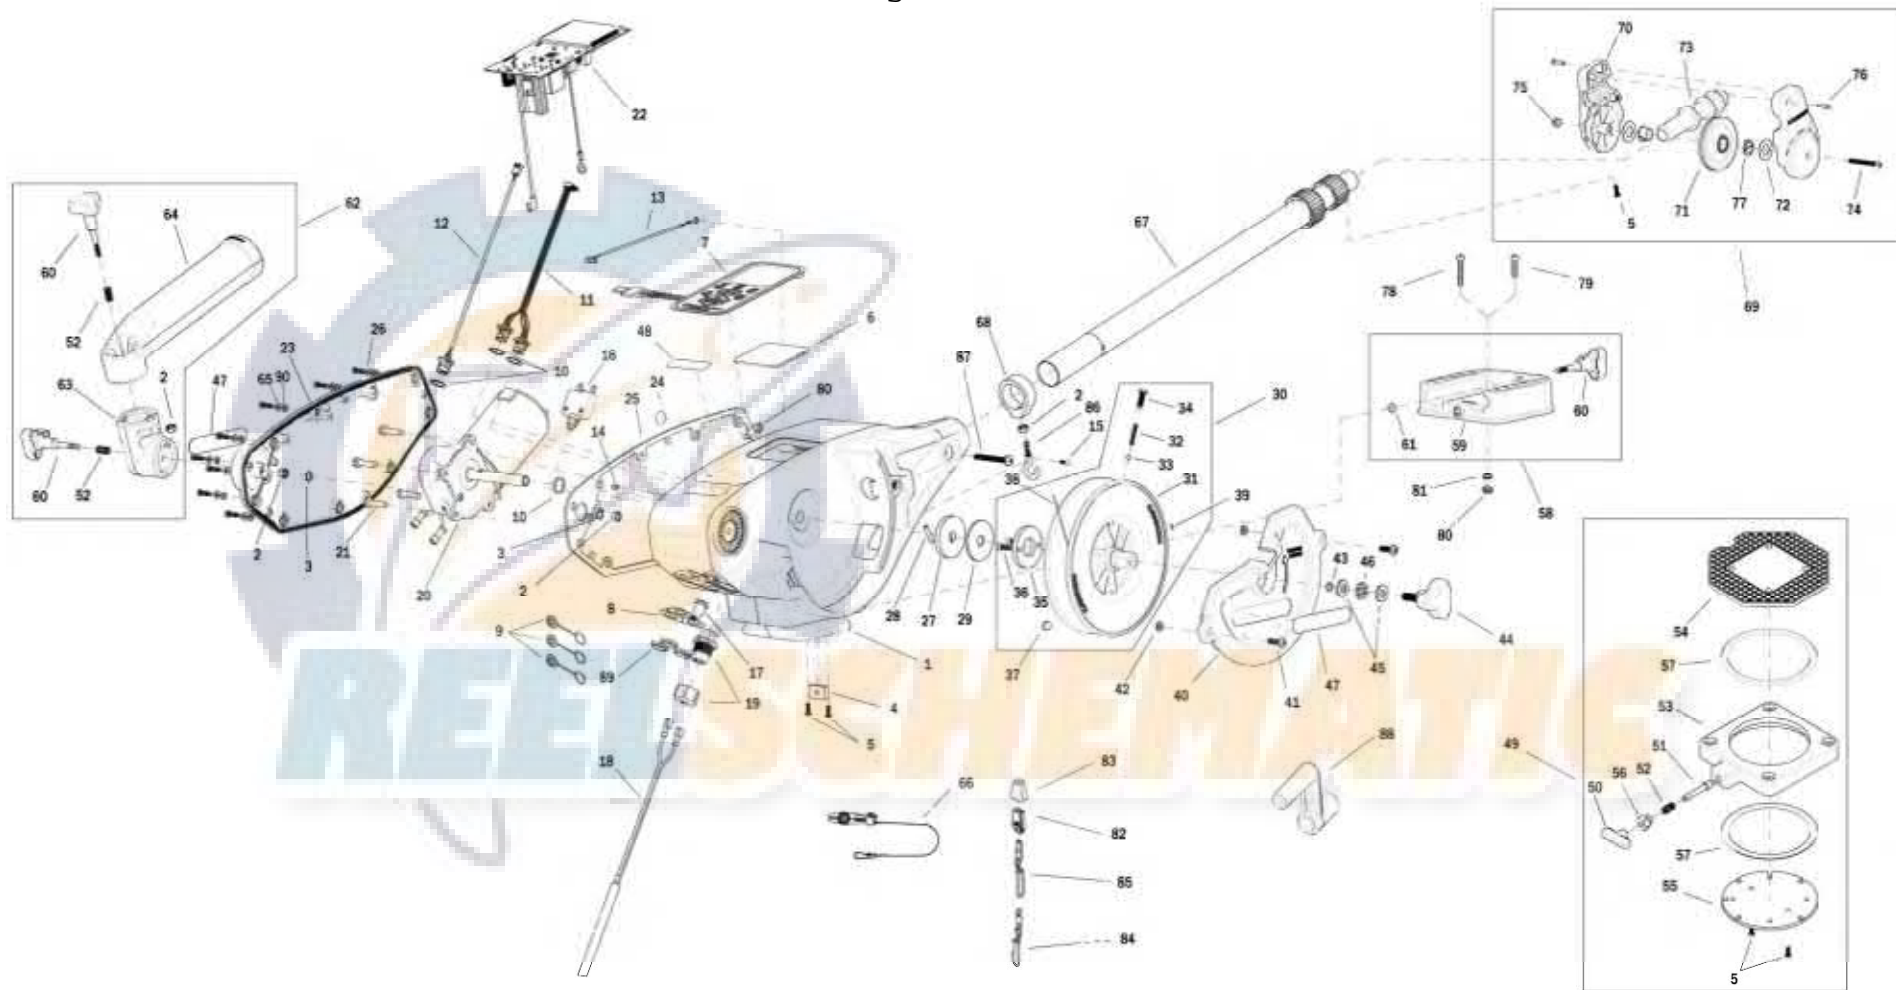

# 1902325 Digi-Troll 10

1	3392524	FRAME, RAW	31	3777927	REEL, ROUGH, 3.75" OD	61	3393000	RING, RETAINING, 1/4" SHAFT
2	2263102	NUT-HEX 1/4-20 SS 300SRS	32	3392707	SPRING, REEL	62	3991904	ASSY-CNN, ROD HOLDER
3	3394722	INSERT, PUSH ON	33	3396020	BALL BEARING, REEL	63	3394200	ARM, DUAL AXIS-ROD HOLDER
4	3394702	INSERT, BASE	34	3393474	SCREW-DRIVE #14 X .75" SS	64	3392033	TUBE, DUAL AXIS RD HLDR
5	2373450	SCREW-#8-18 X 3/8 THD* (SS)	35	3391906	PLATE, CLUTCH REEL	65	3394602	WASHER, FLAT, #8, SS
6	3396510	LENS-WINDOW MAG DTIV	36	3393418	SCREW-#10-16X.75"HI-LO SS	66	2277002	ASY HDW RELEASE UNIVERSAL
7	3394019	KEYPAD, DIGI-TROLL 10	37	1459666	CERAMIC MAGNET P/N 42-B-5020	67	2210821	ASY BOOM TELESCOPIC
8	3396603	SEAL PLATE, DT10	38	3775397	400' CABLE	68	3397900	BALL HOOK EXTRUSION
9	700176	CON XCAP MINI-CON PANEL MOUNT	39	9100070	CON LEADER SLEEVE	69	3990200	ASSY-CNN, BOOM END (SUB)
10	3391730	WASHER, SEAL, DATA	40	3390205	COVER, REEL	70	3392520	CASE, PULLEY
11	3391220	HARNESS, COMM	41	2373434	SCREW-1/4-20 X 3/4 SS PPMS	71	3392300	SHEEVE, PULLEY
12	3391221	HARNESS, TRANSDUCER	42	2071718	WASHER #10 NYLON RETAINING	72	3391507	SHIM, BOOM END
13	3391223	HARNESS, RF ANTENNA	43	3394605	O-RING, KNOB	73	3392013	BOOM END, NEW
14	1234002	HDW INSERT SS PRESS 1/4IN(SUB)	44	3390103	KNOB, SOFT GRIP, CLUTCH	74	3393485	SCREW-#10-24X1.75 PPHMS S
15	3393426	SCREW-#6-32X3/8,TRIM'D HEX CAP	45	3391737	HDW WASHER, THRUST	75	3393124	NUT-#10-32 NYLOK 18-8 SS
16	3398205	CIRCUIT BREAKER, 25 AMP	46	9010280	HDW BEARING, THRUST	76	2303412	SCREW-#6-20 X 5/8 SELF TAP
17	1221491	BOOT CIRCUIT BREAKER	47	3395634	DECAL- SIDE, BLACK	77	3390005	BEARING-NYLINER, #8L5-1/2-F
18	3993220	ASSY, POWER CABLE, RETRO(SUB)	48	3395710	DECAL-PIC BLACK	78	9280720	HDW SCR 1/4 20X2 TRUSS HD PHIL
19	3392920	STRAIN-RELIEF, HEYCO M4502	49	2998905	CNN ASY, SWIVEL BASE	79	9280713	HDW SCR 1/4 20X1 1/2 TRUSS HEA
20	3996515	MOTOR/GEAR HOUSING ASSY	50	2249001	HDW KNB RELEASE PIN	80	2263103	NUT-1/4-20 NYLOCK SS
21	3393411	SCREW-FLANGE HEX HI-LO	51	3392600	PIN - RELEASE	81	2371712	WASHER-FLAT 9/32 X 5/8 X 1/16
22	3394008	ASY PCA,DIGI-TRLL 10,10TS	52	2287002	HDW SPRING RELEASE PIN	82	9100100	CON TERMINATOR
23	3390203	COVER, MOTOR	53	2267001	ASY PLATE BASE MACHINED	83	9100101	CUSHION SLEEVE TERMINATOR
24	401966-3	MIC VENT,PTFE LU LRA MATERIAL	54	2267002	BRK PLATE SWIVEL	84	9100620	HDW SNAP SWIVEL 4/0-37 MARLIN
25	3396902	GASKET, COVER	55	3391919	PLATE, INDEX TS	85	2200148	ASY SNAP & INSULATOR
26	3393480	SCREW-#10X.75"PPH HI-LO SS	56	2277001	HDW RETAINER RELEASE NUT	86	9040040	HDW BOLT 1/4-20 ROLLEDTHD HOOK
27	3391907	PLATE, CLUTCH SHAFT	57	9010004	HDW BEARING SWIVEL BASE	87	3393461	SCREW-1/4-20 x 2" SS, PPH
28	3392640	PIN, DRIVESHAFT	58	3991930	ASY, MNT BASE DT/MAG(SUB)	88	3390910	HANDLE-CRANK, MANUAL
29	3391711	PAD, CLUTCH	59	3391955	BASE-MOUNT, DT PRO/MAG ST	89	3393113	NUT, HEX, MINI-CON-X
			60	3390101	KNOB-CANNON, SOFT GRIP	90	3391732	WASHER, SEALING