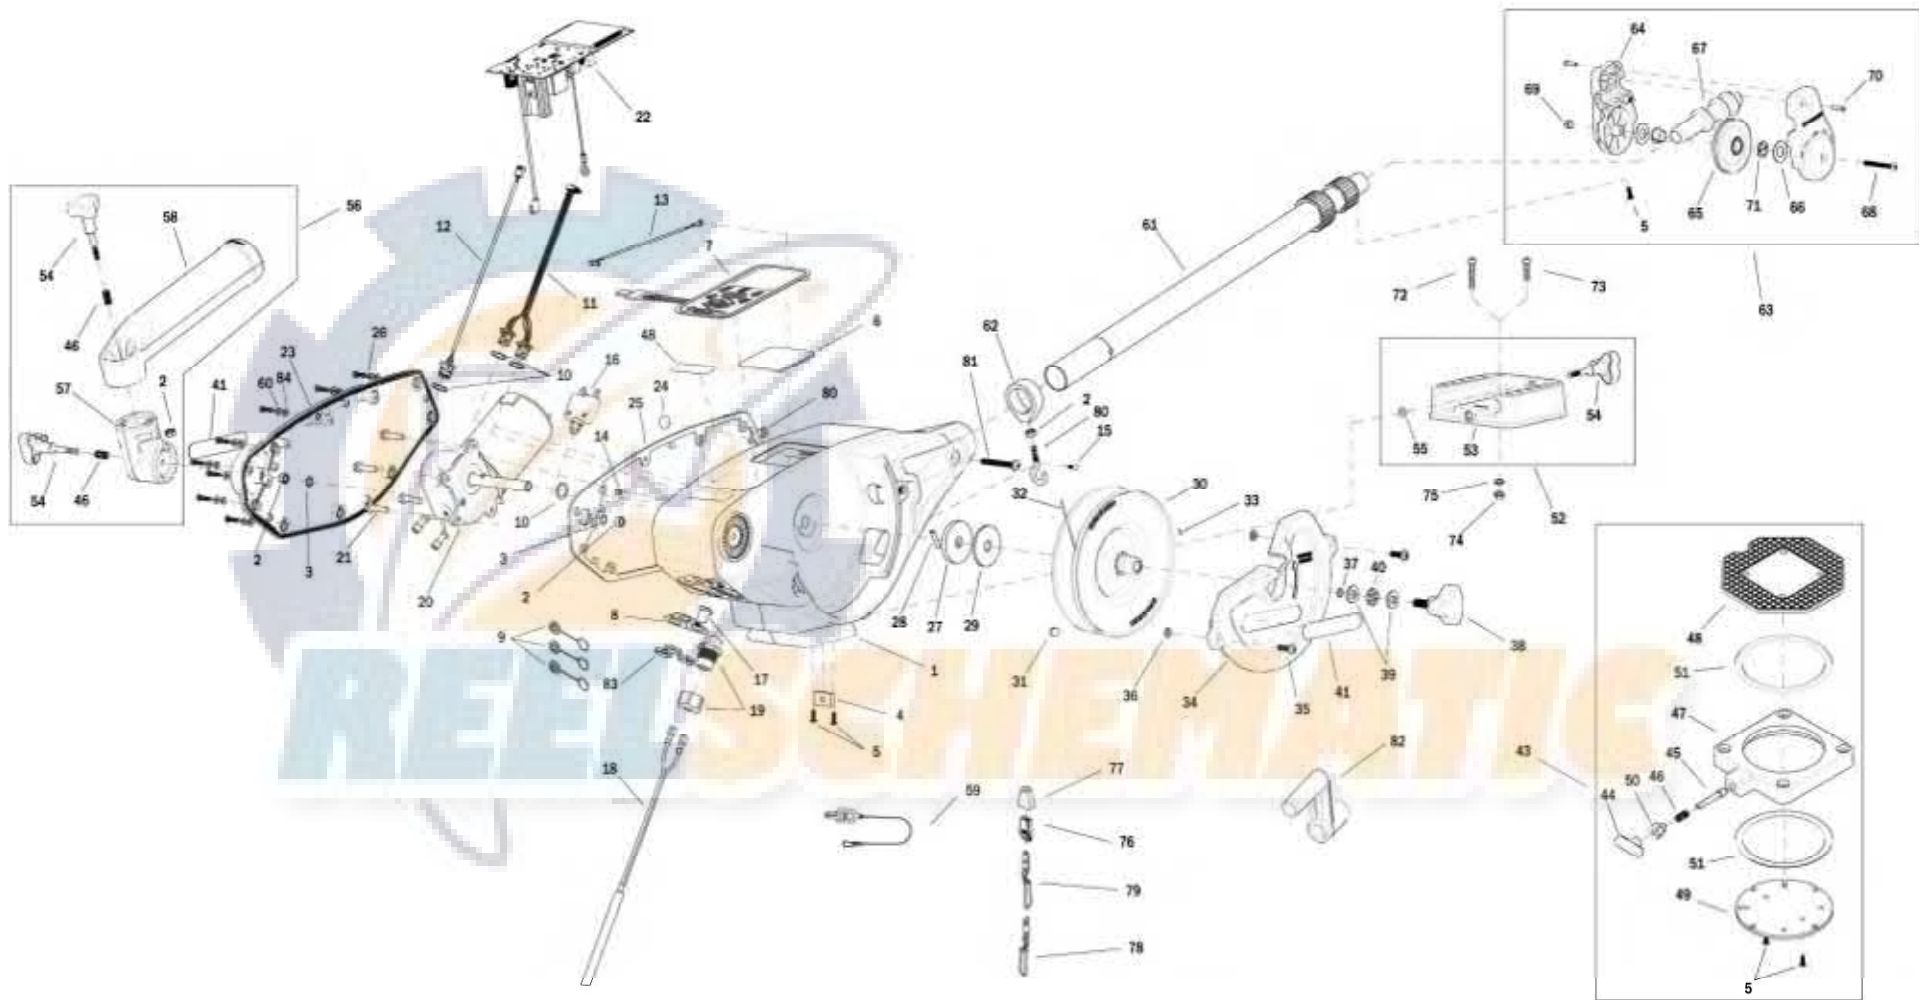

Digi-Troll 10 Tournament Series

1902330 Digi-Troll 10 TS

1	3392525	FRAME, TS	30	3397908	REEL, ROUGH, 3.75" OD, SS	59	2200109	SALTWATER RELEASE
2	2263102	NUT-HEX 1/4-20 SS 300SRS	31	1459666	CERAMIC MAGNET P/N 42-B-5020	60	3394602	WASHER, FLAT, #8, SS
3	3394722	INSERT, PUSH ON	32	3775397	400' CABLE	61	3392010	ASY BOOM TELESCOPIC, SS
4	3394702	INSERT, BASE	33	9100070	CON LEADER SLEEVE	62	3397900	BALL HOOK EXTRUSION
5	2373450	SCREW-#8-18 X 3/8 THD* (SS)	34	3390206	COVER, REEL, TS	63	3990200	ASSY-CNN, BOOM END (SUB)
6	3396510	LENS-WINDOW MAG DTIV	35	2373434	SCREW-1/4-20 X 3/4 SS PPMS	64	3392520	CASE, PULLEY
7	3394019	KEYPAD, DIGI-TROLL 10	36	2071718	WASHER #10 NYLON RETAINING	65	3392300	SHEEVE, PULLEY
8	3396603	SEAL PLATE, DT10	37	3394605	O-RING, KNOB	66	3391507	SHIM, BOOM END
9	700176	CON XCAP MINI-CON PANEL MOUNT	38	3390103	KNOB, SOFT GRIP, CLUTCH	67	3392013	BOOM END, NEW
10	3391730	WASHER, SEAL, DATA	39	3391737	HDW WASHER, THRUST	68	3393485	SCREW-#10-24X1.75 PPMS S
11	3391220	HARNESS, COMM	40	9010280	HDW BEARING, THRUST	69	3393124	NUT-#10-32 NYLOK 18-8 SS
12	3391221	HARNESS, TRANSDUCER	41	3395634	DECAL- SIDE, BLACK	70	2303412	SCREW-#6-20 X 5/8 SELF TAP
13	3391223	HARNESS, RF ANTENNA	42	3395711	DECAL-PIC TS	71	3390005	BEARING-NYLINER, #8L5-1/2-F
14	1234002	HDW INSERT SS PRESS 1/4IN(SUB)	43	2998905	CNN ASY, SWIVEL BASE	72	9280720	HDW SCR 1/4 20X2 TRUSS HD PHIL
15	3393426	SCREW-#6-32X3/8,TRIM'D HEX CAP	44	2249001	HDW KNB RELEASE PIN	73	9280713	HDW SCR 1/4 20X1 1/2 TRUSS HEA
16	3398205	CIRCUIT BREAKER, 25 AMP	45	3392600	PIN - RELEASE	74	2263103	NUT-1/4-20 NYLOCK SS
17	1221491	BOOT CIRCUIT BREAKER	46	2287002	HDW SPRING RELEASE PIN	75	2371712	WASHER-FLAT 9/32 X 5/8 X 1/16
18	3993220	ASSY, POWER CABLE, RETRO(SUB)	47	2267001	ASY PLATE BASE MACHINED	76	9100100	CON TERMINATOR
19	3392920	STRAIN-RELIEF, HEYCO M4502	48	2267002	BRK PLATE SWIVEL	77	9100101	CUSHION SLEEVE TERMINATOR
20	3996515	MOTOR/GEAR HOUSING ASSY	49	3391919	PLATE, INDEX TS	78	9100620	HDW SNAP SWIVEL 4/0-37 MARLIN
21	3393411	SCREW-FLANGE HEX HI-LO	50	2277001	HDW RETAINER RELEASE NUT	79	2200148	ASY SNAP & INSULATOR
22	3394008	ASY PCA,DIGI-TRLL 10,10TS	51	9010004	HDW BEARING SWIVEL BASE	80	9040040	HDW BOLT 1/4-20 ROLLEDTHD HOOK
23	3390204	COVER, MOTOR, TS	52	3991930	ASY, MNT BASE DT/MAG(SUB)	81	3393461	SCREW-1/4-20 x 2" SS, PPH
24	401966-3	MIC VENT,PTFE LU LRA MATERIAL	53	3391955	BASE-MOUNT, DT PRO/MAG ST	82	3390910	HANDLE-CRANK, MANUAL
25	3396902	GASKET, COVER	54	3390101	KNOB-CANNON, SOFT GRIP	83	1459666	CERAMIC MAGNET
26	3393480	SCREW-#10X.75"PPH HI-LO SS	55	3393000	RING, RETAINING, 1/4" SHAFT	83	3393113	NUT, HEX, MINI-CON-X
27	3391907	PLATE, CLUTCH SHAFT	56	3991904	ASSY-CNN, ROD HOLDER	84	3391732	WASHER, SEALING
28	3392640	PIN, DRIVESHAFT	57	3394200	ARM, DUAL AXIS-ROD HOLDER			
29	3391711	PAD, CLUTCH	58	3392033	TUBE, DUAL AXIS RD HLDR			