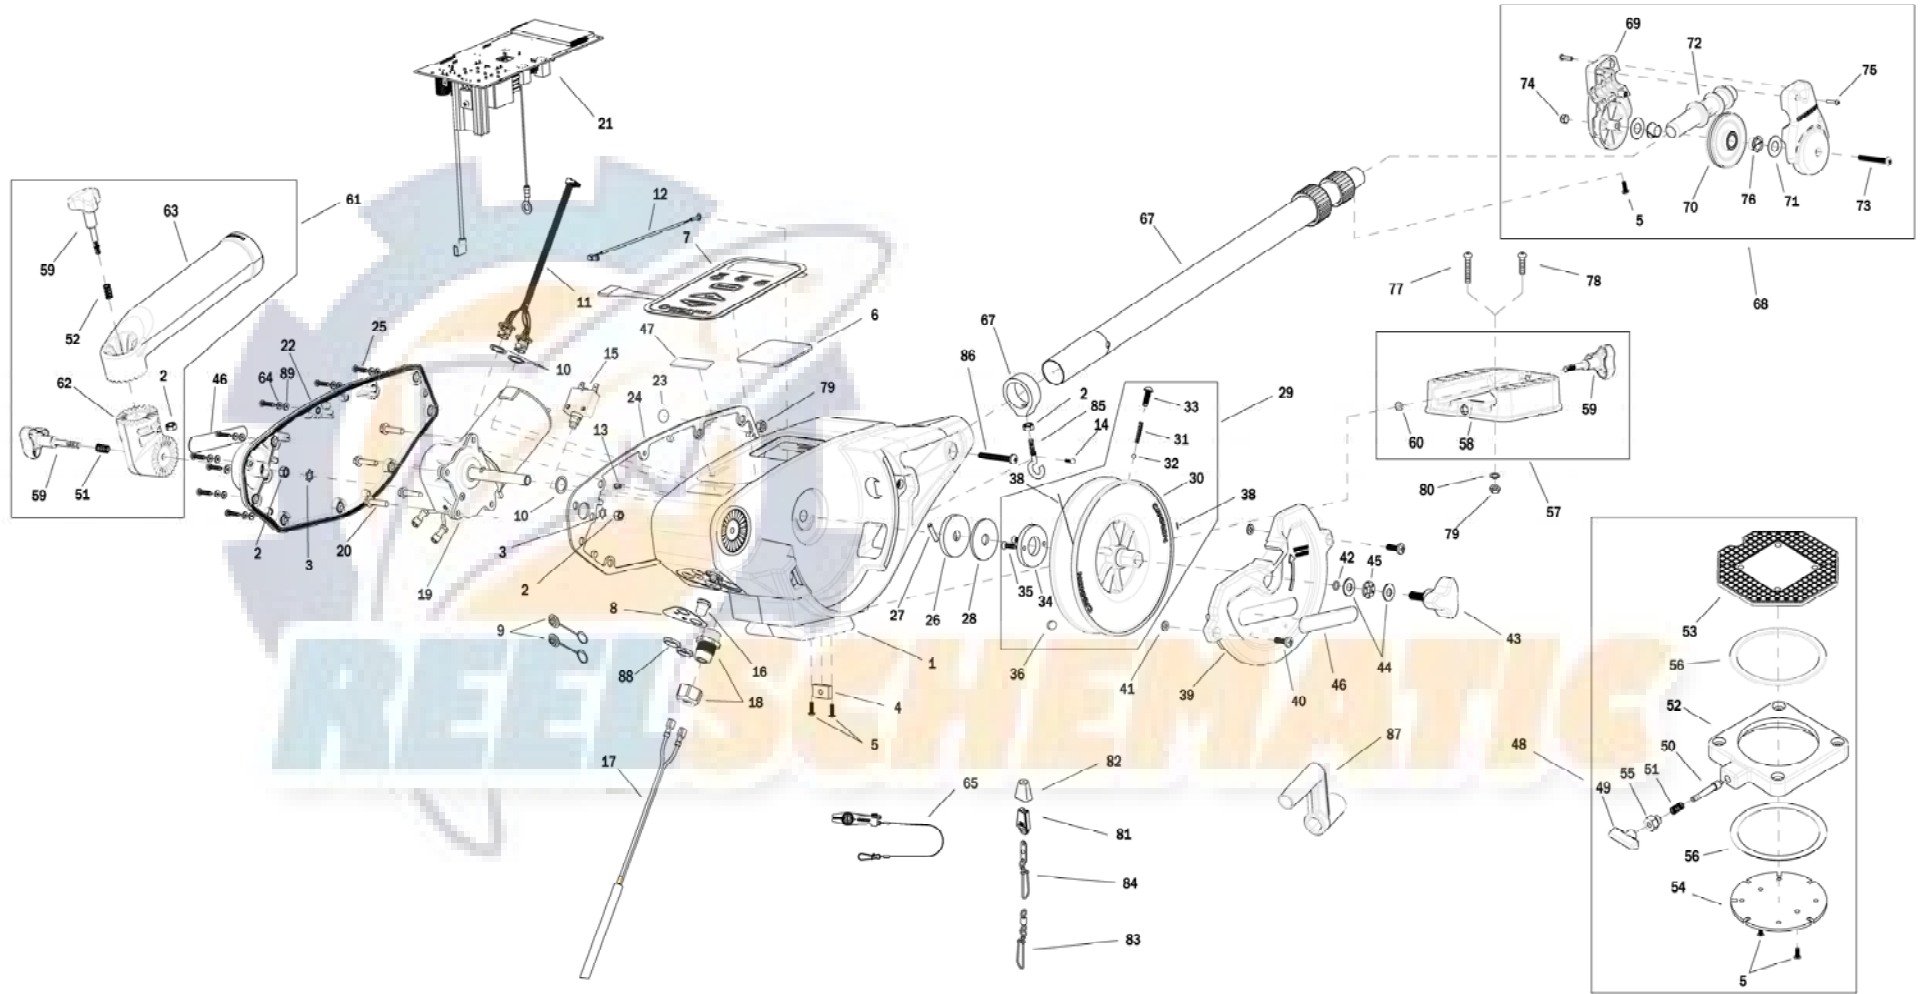

Digi-Troll 5

1902315 Digi-Troll 5

1	3392524	FRAME, RAW	31	3392707	SPRING, REEL	61	3991904	ASSY-CNN, ROD HOLDER
2	2263102	NUT-HEX 1/4-20 SS 300SRS	32	3396020	BALL BEARING, REEL	62	3394200	ARM, DUAL AXIS-ROD HOLDER
3	3394722	INSERT, PUSH ON	33	3393474	SCREW-DRIVE #14 X .75" SS	63	3392033	TUBE, DUAL AXIS RD HLDR
4	3394702	INSERT, BASE	34	3391906	PLATE, CLUTCH REEL	64	3394602	WASHER, FLAT #8, SS
5	2373450	SCREW-#8-18 X 3/8 THD* (SS)	35	3393418	SCREW-#10-16X.75"HI-LO SS	65	2277002	ASY HDW RELEASE UNIVERSAL
6	3396510	LENS-WINDOW MAG DTIV	36	1459666	CERAMIC MAGNET P/N 42-B-5020	66	2210821	ASY BOOM TELESCOPIC
7	3394015	KEYPAD, DIGI-TROLL 5	37	3775397	400' CABLE	67	3397900	BALL HOOK EXTRUSION
8	3396602	SEAL PLATE, DT5	38	9100070	CON LEADER SLEEVE	68	3990200	ASSY-CNN, BOOM END (SUB)
9	700176	CON XCAP MINI-CON PANEL MOUNT	39	3390205	COVER, REEL	69	3392520	CASE, PULLEY
10	3391730	WASHER, SEAL, DATA	40	2373434	SCREW-1/4-20 X 3/4 SS PPMS	70	3392300	SHEEVE, PULLEY
11	3391220	HARNESS, COMM	41	2071718	WASHER #10 NYLON RETAINING	71	3391507	SHIM, BOOM END
12	3391223	HARNESS, RF ANTENNA	42	3394605	O-RING, KNOB	72	3392013	BOOM END, NEW
13	1234002	HDW INSERT SS PRESS 1/4IN(SUB)	43	3390103	KNOB, SOFT GRIP, CLUTCH	73	3393485	SCREW-#10-24X1.75 PPHMS S
14	3393426	SCREW-#6-32x3/8,TRIM'D HEX CAP	44	3391737	HDW WASHER, THRUST	74	3393124	NUT-#10-32 NYLOK 18-8 SS
15	3398205	CIRCUIT BREAKER, 25 AMP	45	9010280	HDW BEARING, THRUST	75	2303412	SCREW-#6-20 X 5/8 SELF TAP
16	1221491	BOOT CIRCUIT BREAKER	46	3395634	DECAL- SIDE, BLACK	76	3390005	BEARING-NYLINER, #8L5-1/2-F
17	3993220	ASSY, POWER CABLE, RETRO(SUB)	47	3395710	DECAL-PIC BLACK	77	9280720	HDW SCR 1/4 20X2 TRUSS HD PHIL
18	3392920	STRAIN-RELIEF, HEYCO M4502	48	2998905	CNN ASY, SWIVEL BASE	78	9280713	HDW SCR 1/4 20X1 1/2 TRUSS HEA
19	3996515	MOTOR/GEAR HOUSING ASSY	49	2249001	HDW KNB RELEASE PIN	79	2263103	NUT-1/4-20 NYLOCK SS
20	3393411	SCREW-FLANGE HEX HI-LO	50	3392600	PIN - RELEASE	80	2371712	WASHER-FLAT 9/32 X 5/8 X 1/16
21	3394007	ASY PCA,DIGI-TRLL 5,5TS	51	2287002	HDW SPRING RELEASE PIN	81	9100100	CON TERMINATOR
22	3390203	COVER, MOTOR	52	2267001	ASY PLATE BASE MACHINED	82	9100101	CUSHION SLEEVE TERMINATOR
23	401966-3	MIC VENT,PTFE LU LRA MATERIAL	53	2267002	BRK PLATE SWIVEL	83	9100620	HDW SNAP SWIVEL 4/0-37 MARLIN
24	3396902	GASKET, COVER	54	3391919	PLATE, INDEX TS	84	2200148	ASY SNAP & INSULATOR
25	3393480	SCREW-#10X.75"PPH HI-LO SS	55	2277001	HDW RETAINER RELEASE NUT	85	9040040	HDW BOLT 1/4-20 ROLLEDTHD HOOK
26	3391907	PLATE, CLUTCH SHAFT	56	9010004	HDW BEARING SWIVEL BASE	86	3393461	SCREW-1/4-20 x 2" SS, PPH
27	3392640	PIN, DRIVESHAFT	57	3991930	ASY, MNT BASE DT/MAG(SUB)	87	3390910	HANDLE-CRANK, MANUAL
28	3391711	PAD, CLUTCH	58	3391955	BASE-MOUNT, DT PRO/MAG ST	88	3393113	NUT, HEX, MINI-CON-X
			59	3390101	KNOB-CANNON, SOFT GRIP	89	3391732	WASHER, SEALING
30	3777927	REEL, ROUGH, 3.75" OD	60	3393000	RING, RETAINING, 1/4" SHAFT			