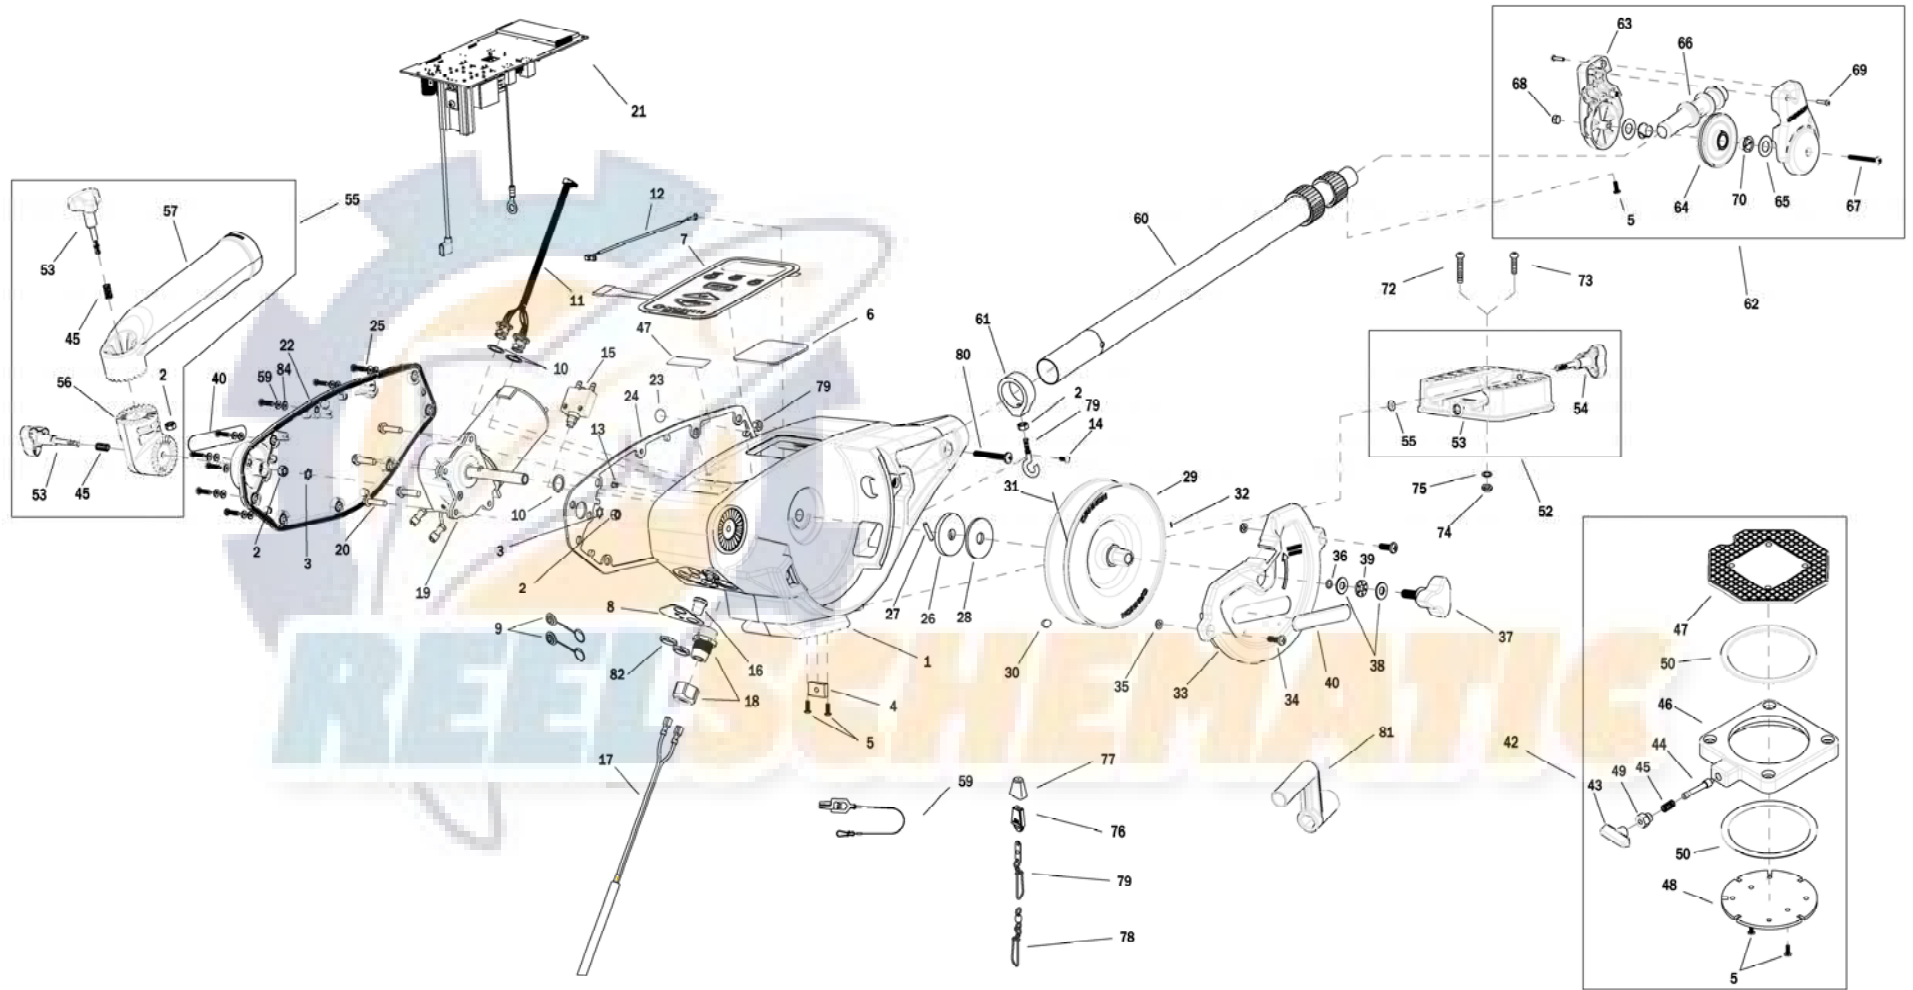

Digi-Troll 5 Tournament Series

1902320 Digi-Troll 5 TS

1	3392525	FRAME, TS	29	3777908	REEL, ROUGH, 3.75" OD, SS	57	3392033	TUBE, DUAL AXIS RD HLDR
2	2263102	NUT-HEX 1/4-20 SS 300SRS	30	1459666	CERAMIC MAGNET P/N 42-B-5020	58	2200109	SALTWATER RELEASE
3	3394722	INSERT, PUSH ON	31	3775397	400' CABLE	59	3394602	WASHER, FLAT, #8, SS
4	3394702	INSERT, BASE	32	9100070	CON LEADER SLEEVE	60	3392010	ASY BOOM TELESCOPIC, SS
5	2373450	SCREW-#8-18 X 3/8 THD* (SS)	33	3390206	COVER, REEL, TS	61	3397900	BALL HOOK EXTRUSION
6	3396510	LENS-WINDOW MAG DTIV	34	2373434	SCREW-1/4-20 X 3/4 SS PPMs	62	3990200	ASSY-CNN, BOOM END (SUB)
7	3394015	KEYPAD, DIGI-TROLL 5	35	2071718	WASHER #10 NYLON RETAINING	63	3392520	CASE, PULLEY
8	3396602	SEAL PLATE, DT5	36	3394605	O-RING, KNOB	64	3392300	SHEEVE, PULLEY
9	700176	CON XCAP MINI-CON PANEL MOUNT	37	3390103	KNOB, SOFT GRIP, CLUTCH	65	3391507	SHIM, BOOM END
10	3391730	WASHER, SEAL, DATA	38	3391737	HDW WASHER, THRUST	66	3392013	BOOM END, NEW
11	3391220	HARNESS, COMM	39	9010280	HDW BEARING, THRUST	67	3393485	SCREW-#10-24X1.75 PPHMS S
12	3391223	HARNESS, RF ANTENNA	40	3395634	DECAL- SIDE, BLACK	68	3393124	NUT-#10-32 NYLON 18-8 SS
13	1234002	HDW INSERT SS PRESS 1/4IN(SUB)	41	3395711	DECAL-PIC TS	69	2303412	SCREW-#6-20 X 5/8 SELF TAP
14	3393426	SCREW-#6-32x3/8,TRIM'D HEX CAP	42	2998905	CNN ASY, SWIVEL BASE	70	3390005	BEARING-NYLINER, #8L5-1/2-F
15	3398205	CIRCUIT BREAKER, 25 AMP	43	2249001	HDW KNB RELEASE PIN	71	9280720	HDW SCR 1/4 20X2 TRUSS HD PHIL
16	1221491	BOOT CIRCUIT BREAKER	44	3392600	PIN - RELEASE	72	9280713	HDW SCR 1/4 20X1 1/2 TRUSS HEA
17	3993220	ASSY, POWER CABLE, RETRO(SUB)	45	2287002	HDW SPRING RELEASE PIN	73	2263103	NUT-1/4-20 NYLOCK SS
18	3392920	STRAIN-RELIEF, HEYCO M4502	46	2267001	ASY PLATE BASE MACHINED	74	2371712	WASHER-FLAT 9/32 X 5/8 X 1/16
19	3996515	MOTOR/GEAR HOUSING ASSY	47	2267002	BRK PLATE SWIVEL	75	9100100	CON TERMINATOR
20	3393411	SCREW-FLANGE HEX HI-LO	48	3391919	PLATE, INDEX TS	76	9100101	CUSHION SLEEVE TERMINATOR
21	3394007	ASY PCA,DIGI-TRLL 5,5TS	49	2277001	HDW RETAINER RELEASE NUT	77	9100620	HDW SNAP SWIVEL 4/0-37 MARLIN
22	3390204	COVER, MOTOR, TS	50	9010004	HDW BEARING SWIVEL BASE	78	2200148	ASY SNAP & INSULATOR
23	401966-3	MIC VENT,PTFE LU LRA MATERIAL	51	3991930	ASY, MNT BASE DT/MAG(SUB)	79	9040040	HDW BOLT 1/4-20 ROLLEDTHD HOOK
24	3396902	GASKET, COVER	52	3391955	BASE-MOUNT, DT PRO/MAG ST	80	3393461	SCREW-1/4-20 x 2" SS, PPH
25	3393480	SCREW-#10X.75"PPH HI-LO SS	53	3390101	KNOB-CANNON, SOFT GRIP	81	3390910	HANDLE-CRANK, MANUAL
26	3391907	PLATE, CLUTCH SHAFT	54	3393000	RING, RETAINING, 1/4" SHAFT	82	1459666	CERAMIC MAGNET
27	3392640	PIN, DRIVESHAFT	55	3991904	ASSY-CNN, ROD HOLDER	83	3393113	NUT, HEX, MINI-CON-X
28	3391711	PAD, CLUTCH	56	3394200	ARM, DUAL AXIS-ROD HOLDER	84	3391732	WASHER, SEALING