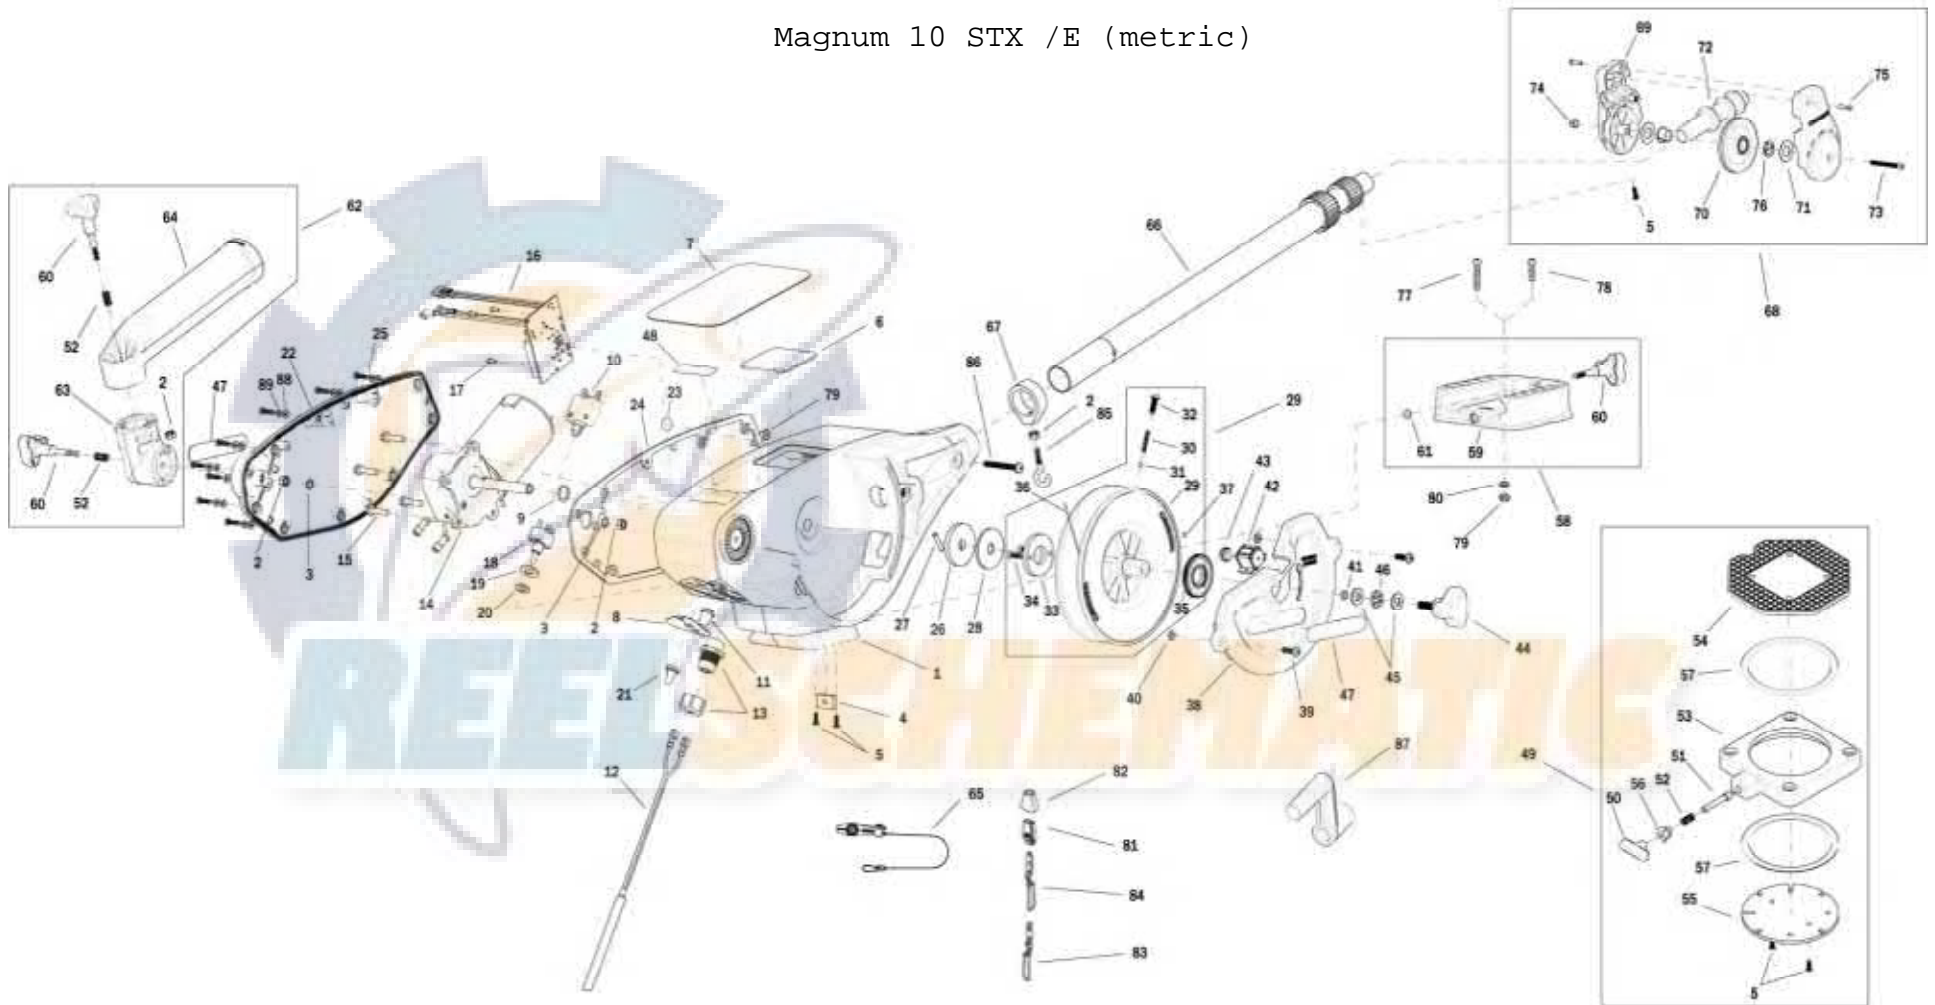

Magnum 10 STX /E (metric)

1902306 Magnum 10 STX /E

1	3392524	FRAME, RAW	31	3396020	BALL BEARING, REEL	61	3393000	RING, RETAINING, 1/4" SHAFT
2	2263102	NUT-HEX 1/4-20 SS 300SR5	32	3393474	SCREW-DRIVE #14 X .75" SS	62	3991904	ASSY-CNN, ROD HOLDER
3	3394722	INSERT, PUSH ON	33	3391906	PLATE, CLUTCH REEL	63	3394200	ARM, DUAL AXIS-ROD HOLDER
4	3394702	INSERT, BASE	34	3393418	SCREW-#10-16X.75"HI-LO SS	64	3392033	TUBE, DUAL AXIS RD HLDR
5	2373450	SCREW-#8-18 X 3/8 THD* (SS)	35	3333011	GEAR REEL (METRIC)	65	2277002	ASY HDW RELEASE UNIVERSAL
6	3396510	LENS-WINDOW MAG DTIV	36	3775397	400' CABLE	66	2210821	ASY BOOM TELESCOPIC
7	3395580	DECAL, MAG 10	37	9100070	CON LEADER SLEEVE	67	3397900	BALL HOOK EXTRUSION
8	3396601	SEAL PLATE, MAGNUM	38	3390205	COVER, REEL	68	3990200	ASSY-CNN, BOOM END (SUB)
9	3391730	WASHER, SEAL, DATA	39	2373434	SCREW-1/4-20 X 3/4 SS PPM5	69	3392520	CASE, PULLEY
10	3398205	CIRCUIT BREAKER, 25 AMP	40	2071718	WASHER #10 NYLON RETAINING	70	3392300	SHEEVE, PULLEY
11	1221491	BOOT CIRCUIT BREAKER	41	3394605	O-RING, KNOB	71	3391507	SHIM, BOOM END
12	3993220	ASSY, POWER CABLE, RETRO(SUB)	42	3320011	COUNTER 3 DIGIT (METRIC)	72	3392013	BOOM END, NEW
13	3392920	STRAIN-RELIEF, HEYCO M4502	43	3333010	GEAR COUNTER (METRIC)	73	3393485	SCREW-#10-24X1.75 PPHMS S
14	3396515	MOTOR/GEAR HOUSING ASSY	44	3390103	KNOB, SOFT GRIP, CLUTCH	74	3393124	NUT-#10-32 NYLOK 18-8 SS
15	3393411	SCREW-FLANGE HEX HI-LO	45	3391737	HDW WASHER, THRUST	75	2303412	SCREW-#6-20 X 5/8 SELF TAP
16	3394006	ASY PCA, MAGNUM	46	9010280	HDW BEARING, THRUST	76	3390005	BEARING-NYLINER, #8L5-1/2-F
17	2302104	SCREW-#6-20 X 3/8	47	3395634	DECAL- SIDE, BLACK	77	9280720	HDW SCR 1/4 20X2 TRUSS HD PHIL
18	2286792	SWITCH, TOGGLE	48	3395710	DECAL-PIC BLACK	78	9280713	HDW SCR 1/4 20X1 1/2 TRUSS HEA
19	3391722	WASHER, FLAT	49	2998905	CNN ASY, SWIVEL BASE	79	2263103	NUT-1/4-20 NYLOCK SS
20	2286793	HDW SHIM SWITCH .75X.1	50	2249001	HDW KNB RELEASE PIN	80	2371712	WASHER-FLAT 9/32 X 5/8 X 1/16
21	1221490	BOOT SWITCH	51	3392600	PIN - RELEASE	81	9100100	CON TERMINATOR
22	3390203	COVER, MOTOR	52	2287002	HDW SPRING RELEASE PIN	82	9100101	CUSHION SLEEVE TERMINATOR
23	401966-3	MIC VENT,PTFE LU LRA MATERIAL	53	2267001	ASY PLATE BASE MACHINED	83	9100620	HDW SNAP SWIVEL 4/0-37 MARLIN
24	3396902	GASKET, COVER	54	2267002	BRK PLATE SWIVEL	84	2200148	ASY SNAP & INSULATOR
25	3393480	SCREW-#10X.75"PPH HI-LO SS	55	3391919	PLATE, INDEX TS	85	9040040	HDW BOLT 1/4-20 ROLLEDTHD HOOK
26	3391907	PLATE, CLUTCH SHAFT	56	2277001	HDW RETAINER RELEASE NUT	86	3393461	SCREW-1/4-20 x 2" SS, PPH
27	3392640	PIN, DRIVESHAFT	57	9010004	HDW BEARING SWIVEL BASE	87	3390910	HANDLE-CRANK, MANUAL
28	3391711	PAD, CLUTCH	58	3991930	ASY, MNT BASE DT/MAG(SUB)	88	3391732	WASHER, SEALING
29	3777927	REEL, ROUGH, 3.75" OD	59	3391955	BASE-MOUNT, DT PRO/MAG ST	89	3394602	WASHER, FLAT, #8, SS
30	3392707	SPRING, REEL	60	3390101	KNOB-CANNON, SOFT GRIP