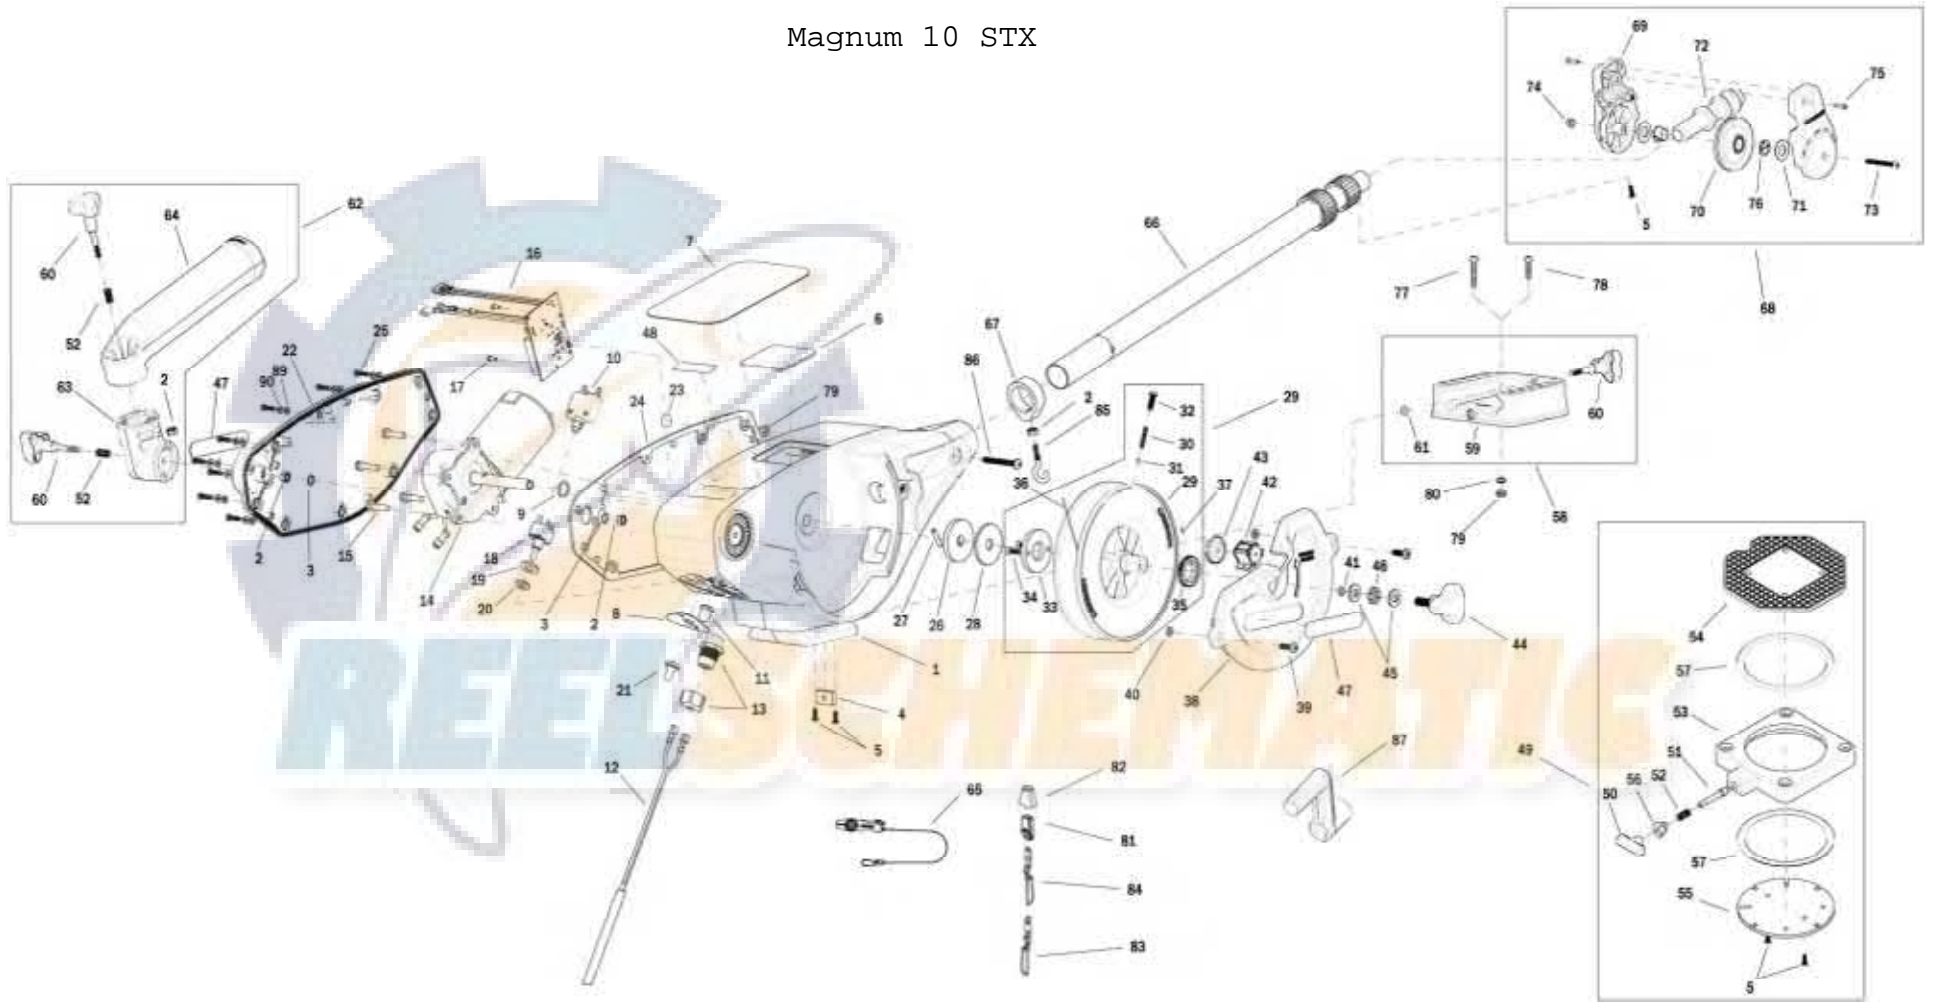

Magnum 10 STX

1902305 Magnum 10 STX

1	3392524	FRAME, RAW	31	3396020	BALL BEARING, REEL	61	3393000	RING, RETAINING, 1/4" SHAFT
2	2263102	NUT-HEX 1/4-20 SS 300SRS	32	3393474	SCREW-DRIVE #14 X .75" SS	62	3991904	ASSY-CNN, ROD HOLDER
3	3394722	INSERT, PUSH ON	33	3391906	PLATE, CLUTCH REEL	63	3394200	ARM, DUAL AXIS-ROD HOLDER
4	3394702	INSERT, BASE	34	3393418	SCREW-#10-16X.75"HI-LO SS	64	3392033	TUBE, DUAL AXIS RD HLDR
5	2373450	SCREW-#8-18 X 3/8 THD* (SS)	35	0233560	GEAR, REEL, STD	65	2277002	ASY HDW RELEASE UNIVERSAL
6	3396510	LENS-WINDOW MAG DTIV	36	3775397	400' CABLE	66	2210821	ASY BOOM TELESCOPIC
7	3395580	DECAL, MAG 10	37	9100070	CON LEADER SLEEVE	67	3397900	BALL HOOK EXTRUSION
8	3396601	SEAL PLATE, MAGNUM	38	3390205	COVER, REEL	68	3990200	ASSY-CNN, BOOM END (SUB)
9	3391730	WASHER, SEAL, DATA	39	2373434	SCREW-1/4-20 X 3/4 SS PPMS	69	3392520	CASE, PULLEY
10	3398205	CIRCUIT BREAKER, 25 AMP	40	2071718	WASHER #10 NYLON RETAINING	70	3392300	SHEEVE, PULLEY
11	1221491	BOOT CIRCUIT BREAKER	41	3394605	O-RING, KNOB	71	3391507	SHIM, BOOM END
12	3993220	ASSY, POWER CABLE, RETRO(SUB)	42	0220477	METER 3 DIGIT	72	3392013	BOOM END, NEW
13	3392920	STRAIN-RELIEF, HEYCO M4502	43	0833561	GEAR, COUNTER	73	3393485	SCREW-#10-24X1.75 PPHMS S
14	3996515	MOTOR/GEAR HOUSING ASSY	44	3390103	KNOB, SOFT GRIP, CLUTCH	74	3393124	NUT-#10-32 NYLOK 18-8 SS
15	3393411	SCREW-FLANGE HEX HI-LO	45	3391737	HDW WASHER, THRUST	75	2303412	SCREW-#6-20 X 5/8 SELF TAP
16	3394006	ASY PCA, MAGNUM	46	9010280	HDW BEARING, THRUST	76	3390005	BEARING-NYLINER, #8L5-1/2-F
17	2302104	SCREW-#6-20 X 3/8	47	3395634	DECAL- SIDE, BLACK	77	9280720	HDW SCR 1/4 20X2 TRUSS HD PHIL
18	2286792	SWITCH, TOGGLE	48	3395710	DECAL-PIC BLACK	78	9280713	HDW SCR 1/4 20X1 1/2 TRUSS HEA
19	3391722	WASHER, FLAT	49	2998905	CNN ASY, SWIVEL BASE	79	2263103	NUT-1/4-20 NYLOCK SS
20	2286793	HDW SHIM SWITCH .75X.1	50	2249001	HDW KNB RELEASE PIN	80	2371712	WASHER-FLAT 9/32 X 5/8 X 1/16
21	1221490	BOOT SWITCH	51	3392600	PIN - RELEASE	81	9100100	CON TERMINATOR
22	3390203	COVER, MOTOR	52	2287002	HDW SPRING RELEASE PIN	82	9100101	CUSHION SLEEVE TERMINATOR
23	401966-3	MIC VENT,PTFE LU LRA MATERIAL	53	2267001	ASY PLATE BASE MACHINED	83	9100620	HDW SNAP SWIVEL 4/0-37 MARLIN
24	3396902	GASKET, COVER	54	2267002	BRK PLATE SWIVEL	84	2200148	ASY SNAP & INSULATOR
25	3393480	SCREW-#10X.75"PPH HI-LO SS	55	3391919	PLATE, INDEX TS	85	9040040	HDW BOLT 1/4-20 ROLLEDTHD HOOK
26	3391907	PLATE, CLUTCH SHAFT	56	2277001	HDW RETAINER RELEASE NUT	86	3393461	SCREW-1/4-20 x 2" SS, PPH
27	3392640	PIN, DRIVESHAFT	57	9010004	HDW BEARING SWIVEL BASE	87	3390910	HANDLE-CRANK, MANUAL
28	3391711	PAD, CLUTCH	58	3991930	ASY, MNT BASE DT/MAG(SUB)	89	3391732	WASHER, SEALING
29	3777927	REEL, ROUGH, 3.75" OD	59	3391955	BASE-MOUNT, DT PROMAG ST	90	3394602	WASHER, FLATE, #8, SS
30	3392707	SPRING, REEL	60	3390101	KNOB-CANNON, SOFT GRIP