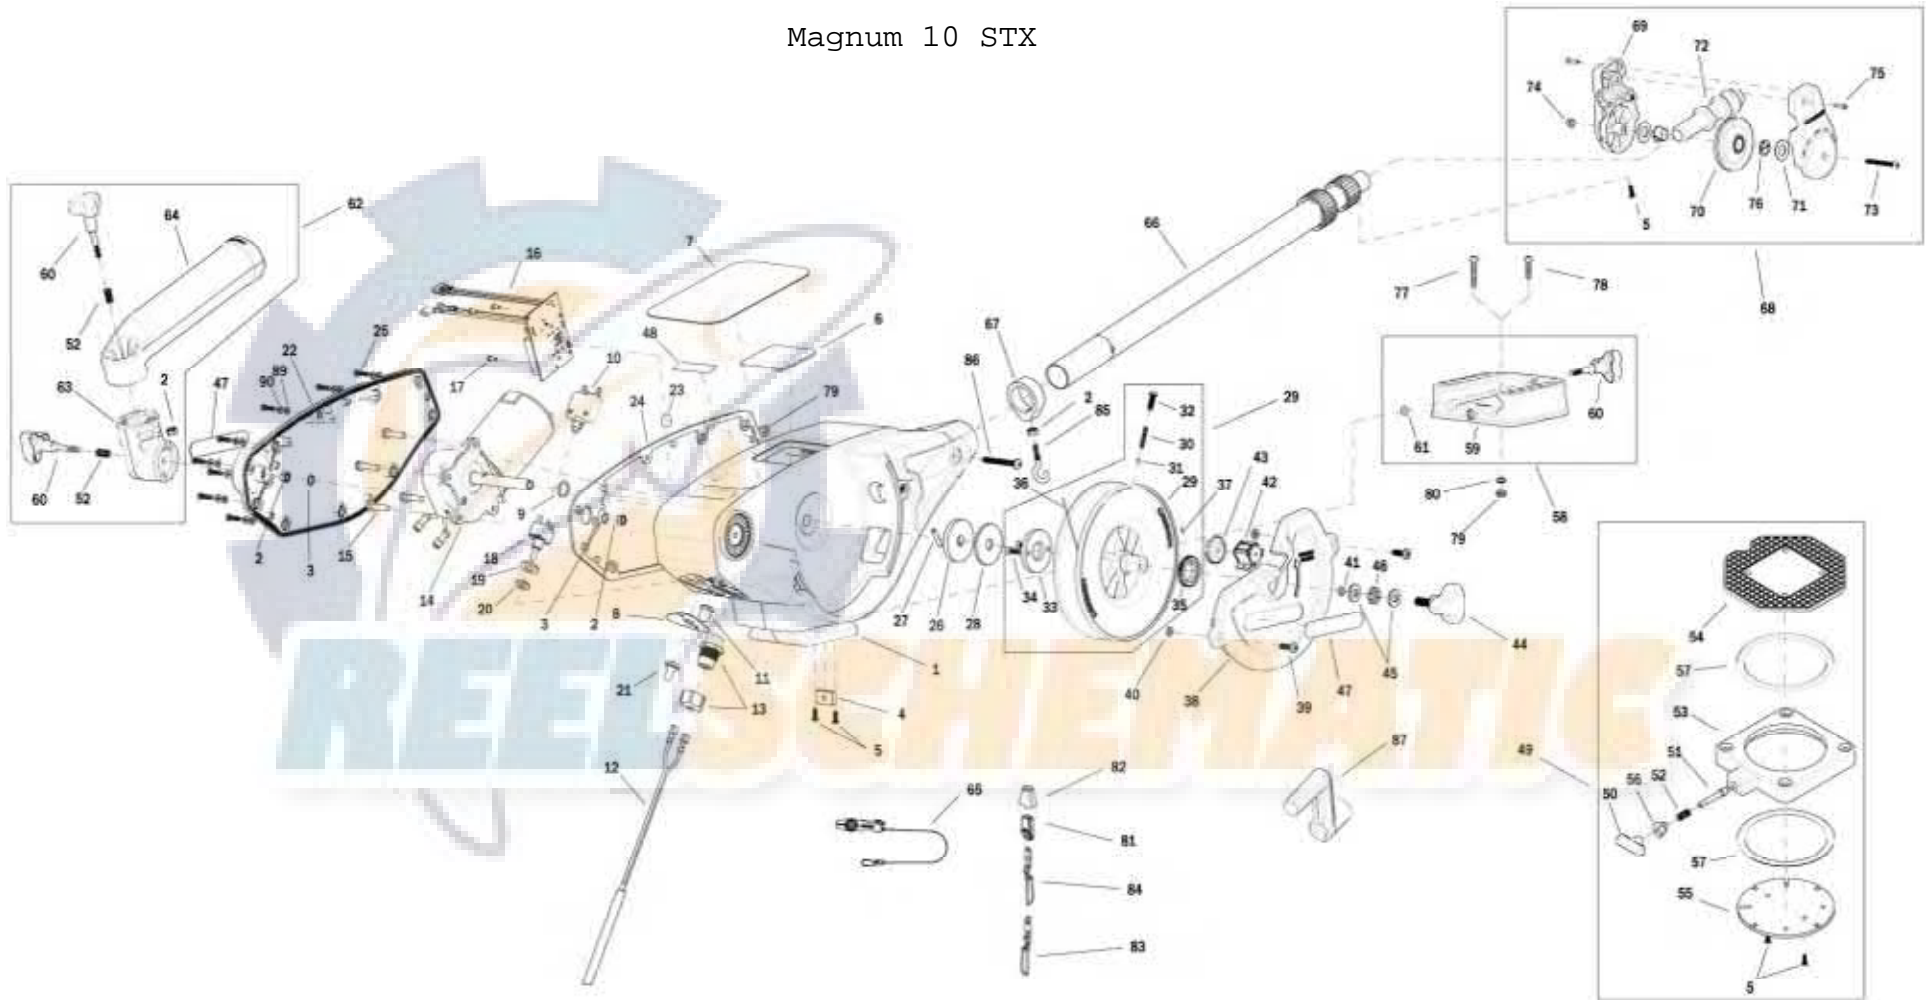

Magnum 10 STX

1902305 Magnum 10 STX

1	3392524	FRAME, RAW	31	3396020	BALL BEARING, REEL	61	3393000	RING, RETAINING, 1/4" SHAFT
2	2263102	NUT-HEX 1/4-20 SS 300SRS	32	3393474	SCREW-DRIVE #14 X .75" SS	62	3991904	ASSY-CNN, ROD HOLDER
3	3394722	INSERT, PUSH ON	33	3391906	PLATE, CLUTCH REEL	63	3394200	ARM, DUAL AXIS-ROD HOLDER
4	3394702	INSERT, BASE	34	3393418	SCREW-#10-16X.75"HI-LO SS	64	3392033	TUBE, DUAL AXIS RD HLDR
5	2373450	SCREW-#8-18 X 3/8 THD* (SS)	35	0233560	GEAR, REEL, STD	65	2277002	ASY HDW RELEASE UNIVERSAL
6	3396510	LENS-WINDOW MAG DTIV	36	3775397	400' CABLE	66	2210821	ASY BOOM TELESCOPIC
7	3395580	DECAL, MAG 10	37	9100070	CON LEADER SLEEVE	67	3397900	BALL HOOK EXTRUSION
8	3396601	SEAL PLATE, MAGNUM	38	3390205	COVER, REEL	68	3990200	ASSY-CNN, BOOM END (SUB)
9	3391730	WASHER, SEAL, DATA	39	2373434	SCREW-1/4-20 X 3/4 SS PPMS	69	3392520	CASE, PULLEY
10	3398205	CIRCUIT BREAKER, 25 AMP	40	2071718	WASHER #10 NYLON RETAINING	70	3392300	SHEEVE, PULLEY
11	1221491	BOOT CIRCUIT BREAKER	41	3394605	O-RING, KNOB	71	3391507	SHIM, BOOM END
12	3993220	ASSY, POWER CABLE, RETRO(SUB)	42	0220477	METER 3 DIGIT	72	3392013	BOOM END, NEW
13	3392920	STRAIN-RELIEF, HEYCO M4502	43	0833561	GEAR, COUNTER	73	3393485	SCREW-#10-24X1.75 PPHMS S
14	3996515	MOTOR/GEAR HOUSING ASSY	44	3390103	KNOB, SOFT GRIP, CLUTCH	74	3393124	NUT-#10-32 NYLOK 18-8 SS
15	3393411	SCREW-FLANGE HEX HI-LO	45	3391737	HDW WASHER, THRUST	75	2303412	SCREW-#6-20 X 5/8 SELF TAP
16	3394006	ASY PCA, MAGNUM	46	9010280	HDW BEARING, THRUST	76	3390005	BEARING-NYLINER, #8L5-1/2-F
17	2302104	SCREW-#6-20 X 3/8	47	3395634	DECAL- SIDE, BLACK	77	9280720	HDW SCR 1/4 20X2 TRUSS HD PHIL
18	2286792	SWITCH, TOGGLE	48	3395710	DECAL-PIC BLACK	78	9280713	HDW SCR 1/4 20X1 1/2 TRUSS HEA
19	3391722	WASHER, FLAT	49	2998905	CNN ASY, SWIVEL BASE	79	2263103	NUT-1/4-20 NYLOCK SS
20	2286793	HDW SHIM SWITCH .75X.1	50	2249001	HDW KNB RELEASE PIN	80	2371712	WASHER-FLAT 9/32 X 5/8 X 1/16
21	1221490	BOOT SWITCH	51	3392600	PIN - RELEASE	81	9100100	CON TERMINATOR
22	3390203	COVER, MOTOR	52	2287002	HDW SPRING RELEASE PIN	82	9100101	CUSHION SLEEVE TERMINATOR
23	401966-3	MIC VENT,PTFE LU LRA MATERIAL	53	2267001	ASY PLATE BASE MACHINED	83	9100620	HDW SNAP SWIVEL 4/0-37 MARLIN
24	3396902	GASKET, COVER	54	2267002	BRK PLATE SWIVEL	84	2200148	ASY SNAP & INSULATOR
25	3393480	SCREW-#10X.75"PPH HI-LO SS	55	3391919	PLATE, INDEX TS	85	9040040	HDW BOLT 1/4-20 ROLLEDTHD HOOK
26	3391907	PLATE, CLUTCH SHAFT	56	2277001	HDW RETAINER RELEASE NUT	86	3393461	SCREW-1/4-20 x 2" SS, PPH
27	3392640	PIN, DRIVESHAFT	57	9010004	HDW BEARING SWIVEL BASE	87	3390910	HANDLE-CRANK, MANUAL
28	3391711	PAD, CLUTCH	58	3991930	ASY, MNT BASE DT/MAG(SUB)	89	3391732	WASHER, SEALING
29	3777927	REEL, ROUGH, 3.75" OD	59	3391955	BASE-MOUNT, DT PROMAG ST	90	3394602	WASHER, FLATE, #8, SS
30	3392707	SPRING, REEL	60	3390101	KNOB-CANNON, SOFT GRIP