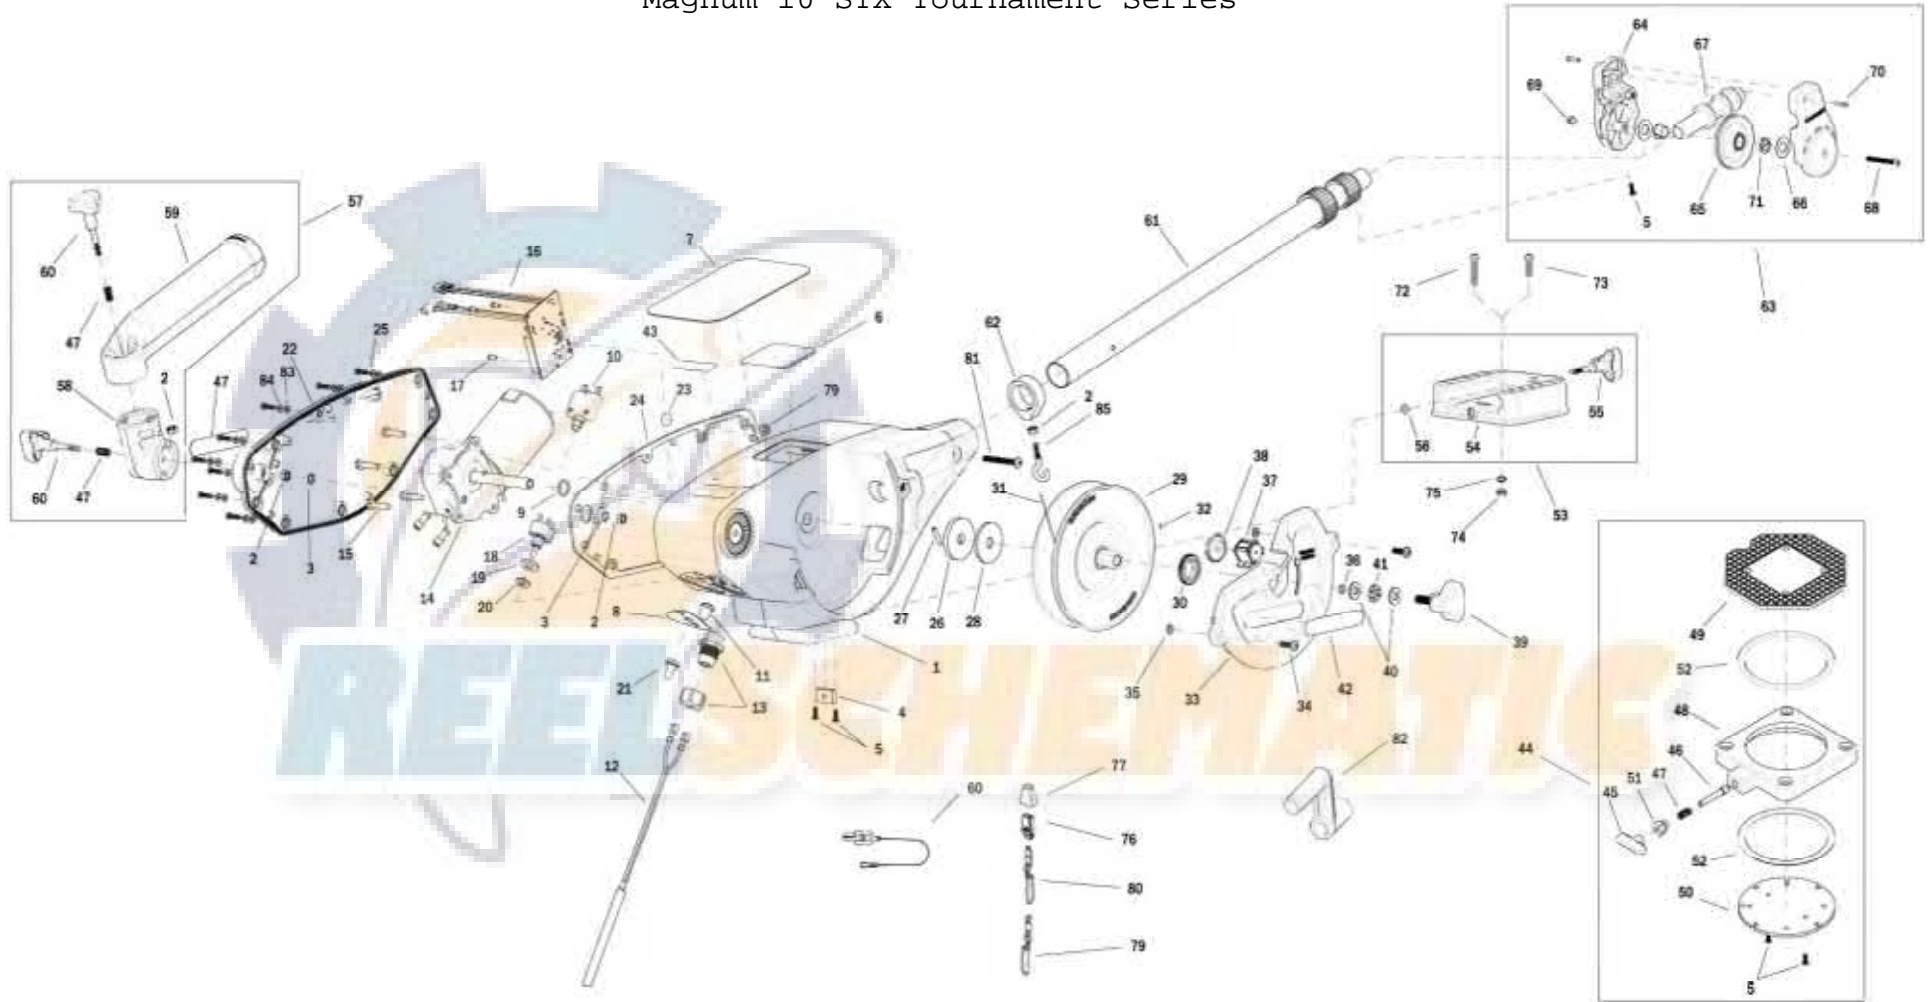

Magnum 10 STX Tournament Series

1902310 Magnum 10 STX TS

1	3392525	FRAME, RAW, TS	29	3777908	REEL, ROUGH, 3.75" OD	57	3991904	ASSY-CNN, ROD HOLDER
2	2263102	NUT-HEX 1/4-20 SS 300SRS	30	0233560	GEAR, REEL, STD	58	3394200	ARM, DUAL AXIS-ROD HOLDER
3	3394722	INSERT, PUSH ON	31	3775397	400' CABLE	59	3392033	TUBE, DUAL AXIS RD HLDR
4	3394702	INSERT, BASE	32	9100070	CON LEADER SLEEVE	60	3390101	KNOB-CANNON, SOFT GRIP
5	2373450	SCREW-#8-18 X 3/8 THD* (SS)	33	3390206	COVER, REEL, TS	61	3392010	ASY BOOM TELESCOPIC, SS
6	3396510	LENS-WINDOW MAG DTIV	34	2373434	SCREW-1/4-20 X 3/4 SS PPMs	62	3397900	BALL HOOK EXTRUSION
7	3395581	DECAL, MAG 10, TS	35	2071718	WASHER #10 NYLON RETAINING	63	3990200	ASSY-CNN, BOOM END (SUB)
8	3396601	SEAL PLATE, MAGNUM	36	3394605	O-RING, KNOB	64	3392520	CASE, PULLEY
9	3391730	WASHER, SEAL, DATA	37	0220477	METER 3 DIGIT	65	3392300	SHEEVE, PULLEY
10	3398205	CIRCUIT BREAKER, 25 AMP	38	0833561	GEAR, COUNTER	66	3391507	SHIM, BOOM END
11	1221491	BOOT CIRCUIT BREAKER	39	3390103	KNOB, SOFT GRIP, CLUTCH	67	3392013	BOOM END, NEW
12	3993220	ASSY, POWER CABLE, RETRO(SUB)	40	3391737	HDW WASHER, THRUST	68	3393485	SCREW-#10-24X1.75 PPHMS S
13	3392920	STRAIN-RELIEF, HEYCO M4502	41	9010280	HDW BEARING, THRUST	69	3393124	NUT-#10-32 NYLOCK 18-8 SS
14	3996515	MOTOR/GEAR HOUSING ASSY	42	3395634	DECAL- SIDE, BLACK	70	2303412	SCREW-#6-20 X 5/8 SELF TAP
15	3393411	SCREW-FLANGE HEX HI-LO	43	3395711	DECAL-PIC BLACK, TS	71	3390005	BEARING-NYLINER, #8L5-1/2-F
16	3394006	ASY PCA, MAGNUM	44	2998905	CNN ASY, SWIVEL BASE	72	9280720	HDW SCR 1/4 20X2 TRUSS HD PHIL
17	2302104	SCREW-#6-20 X 3/8	45	2249001	HDW KNB RELEASE PIN	73	9280713	HDW SCR 1/4 20X1 1/2 TRUSS HEA
18	2286792	SWITCH, TOGGLE	46	3392600	PIN - RELEASE	74	2263103	NUT-1/4-20 NYLOCK SS
19	3391722	WASHER, FLAT	47	2287002	HDW SPRING RELEASE PIN	75	2371712	WASHER-FLAT 9/32 X 5/8 X 1/16
20	2286793	HDW SHIM SWITCH .75X.1	48	2267001	ASY PLATE BASE MACHINED	76	9100100	CON TERMINATOR
21	1221490	BOOT SWITCH	49	2267002	BRK PLATE SWIVEL	77	9100101	CUSHION SLEEVE TERMINATOR
22	3390204	COVER, MOTOR, TS	50	3391919	PLATE, INDEX TS	78	9100620	HDW SNAP SWIVEL 4/0-37 MARLIN
23	401966-3	MIC VENT,PTFE LU LRA MATERIAL	51	2277001	HDW RETAINER RELEASE NUT	79	2200148	ASY SNAP & INSULATOR
24	3396902	GASKET, COVER	52	9010004	HDW BEARING SWIVEL BASE	80	9040040	HDW BOLT 1/4-20 ROLLEDTHD HOOK
25	3393480	SCREW-#10X.75"PPH HI-LO SS	53	3991930	ASY, MNT BASE DT/MAG(SUB)	81	3393461	SCREW-1/4-20 x 2" SS, PPH
26	3391907	PLATE, CLUTCH SHAFT	54	3391955	BASE-MOUNT, DT PRO/MAG ST	82	3390910	HANDLE-CRANK, MANUAL
27	3392640	PIN, DRIVESHAFT	55	3390101	KNOB-CANNON, SOFT GRIP	83	3391732	WASHER, SEALING
28	3391711	PAD, CLUTCH	56	3393000	RING, RETAINING, 1/4" SHAFT	84	3394602	WASHER, FLAT, #8, SS