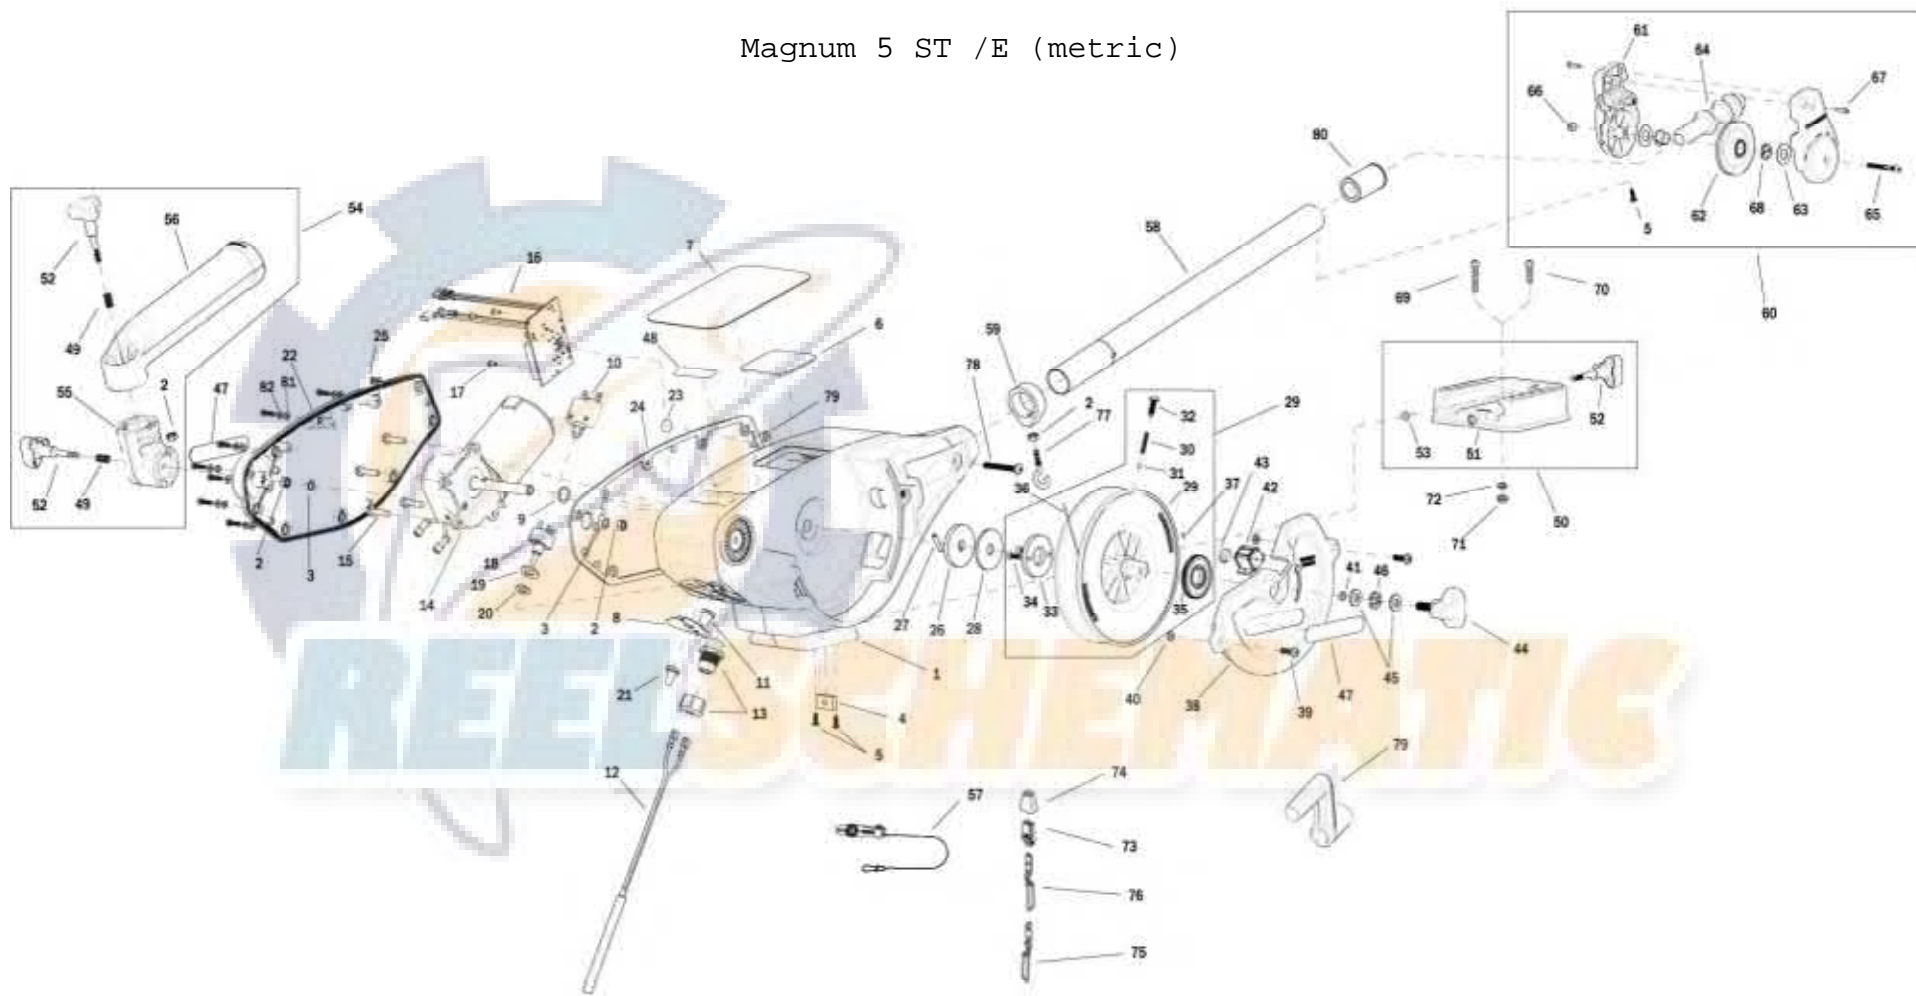

Magnum 5 ST /E (metric)

1902301 Magnum 5 ST /E

1	3392524	FRAME, RAW	29	3777927	REEL, ROUGH, 3.75" OD	57	2277002	ASY HDW RELEASE UNIVERSAL
2	2263102	NUT-HEX 1/4-20 SS 300SRS	30	3392707	SPRING, REEL	58	2290828	24" BOOM - HEAVY DUTY
3	3394722	INSERT, PUSH ON	31	3396020	BALL BEARING, REEL	59	3397900	BALL HOOK EXTRUSION
4	3394702	INSERT, BASE	32	3393474	SCREW-DRIVE #14 X .75" SS	60	3990200	ASSY-CNN, BOOM END (SUB)
5	2373450	SCREW-#8-18 X 3/8 THD* (SS)	33	3391906	PLATE, CLUTCH REEL	61	3392520	CASE, PULLEY
6	3396510	LENS-WINDOW MAG DTIV	34	3393418	SCREW-#10-16X.75"HI-LO SS	62	3392300	SHEEVE, PULLEY
7	3395559	DECAL, MAG 5	35	3333011	GEAR REEL (METRIC)	63	3391507	SHIM, BOOM END
8	3396601	SEAL PLATE, MAGNUM	36	3775397	400' CABLE	64	3392013	BOOM END, NEW
9	3391730	WASHER, SEAL, DATA	37	9100070	CON LEADER SLEEVE	65	3393485	SCREW-#10-24X1.75 PPHMS S
10	3398205	CIRCUIT BREAKER, 25 AMP	38	3390205	COVER, REEL	66	3393124	NUT-#10-32 NYLOK 18-8 SS
11	1221491	BOOT CIRCUIT BREAKER	39	2373434	SCREW-1/4-20 X 3/4 SS PPMS	67	2303412	SCREW-#6-20 X 5/8 SELF TAP
12	3993220	ASSY, POWER CABLE, RETRO(SUB)	40	2071718	WASHER #10 NYLON RETAINING	68	3390005	BEARING-NYLINER, #8L5-1/2-F
13	3392920	STRAIN-RELIEF, HEYCO M4502	41	3394605	O-RING, KNOB	69	9280720	HDW SCR 1/4 20X2 TRUSS HD PHIL
14	3996515	MOTOR/GEAR HOUSING ASSY	42	3320011	COUNTER 3 DIGIT (METRIC)	70	9280713	HDW SCR 1/4 20X1 1/2 TRUSS HEA
15	3393411	SCREW-FLANGE HEX HI-LO	43	3333010	GEAR COUNTER (METRIC)	71	2263103	NUT-1/4-20 NYLOCK SS
16	3394006	ASY PCA, MAGNUM	44	3390103	KNOB, SOFT GRIP, CLUTCH	72	2371712	WASHER-FLAT 9/32 X 5/8 X 1/16
17	2302104	SCREW-#6-20 X 3/8	45	3391737	HDW WASHER, THRUST	73	9100100	CON TERMINATOR
18	2286792	SWITCH, TOGGLE	46	9010280	HDW BEARING, THRUST	74	9100101	CUSHION SLEEVE TERMINATOR
19	3391722	WASHER, FLAT	47	3395634	DECAL- SIDE, BLACK	75	9100620	HDW SNAP SWIVEL 4/0-37 MARLIN
20	2286793	HDW SHIM SWITCH .75X.1	48	3395710	DECAL-PIC BLACK	76	2200148	ASY SNAP & INSULATOR
21	1221490	BOOT SWITCH	49	2287002	HDW SPRING RELEASE PIN	77	9040040	HDW BOLT 1/4-20 ROLLEDTHD HOOK
22	3390203	COVER, MOTOR	50	3991930	ASY, MNT BASE DT/MAG(SUB)	78	3393461	SCREW-1/4-20 x 2" SS, PPH
23	401966-3	MIC VENT,PTFE LU LRA MATERIAL	51	3391955	BASE-MOUNT, DT PRO/MAG ST	79	3390910	HANDLE-CRANK, MANUAL
24	3396902	GASKET, COVER	52	3390101	KNOB-CANNON, SOFT GRIP	80	3395905	ADAPTER, BOOM END
25	3393480	SCREW-#10X.75"PPH HI-LO SS	53	3393000	RING, RETAINING, 1/4" SHAFT	81	3391732	WASHER, SEALING
26	3391907	PLATE, CLUTCH SHAFT	54	3991904	ASSY-CNN, ROD HOLDER	82	3394602	WASHER, FLAT, #8, SS
27	3392640	PIN, DRIVESHAFT	55	3394200	ARM, DUAL AXIS-ROD HOLDER			
28	3391711	PAD, CLUTCH	56	3392033	TUBE, DUAL AXIS RD HLDR