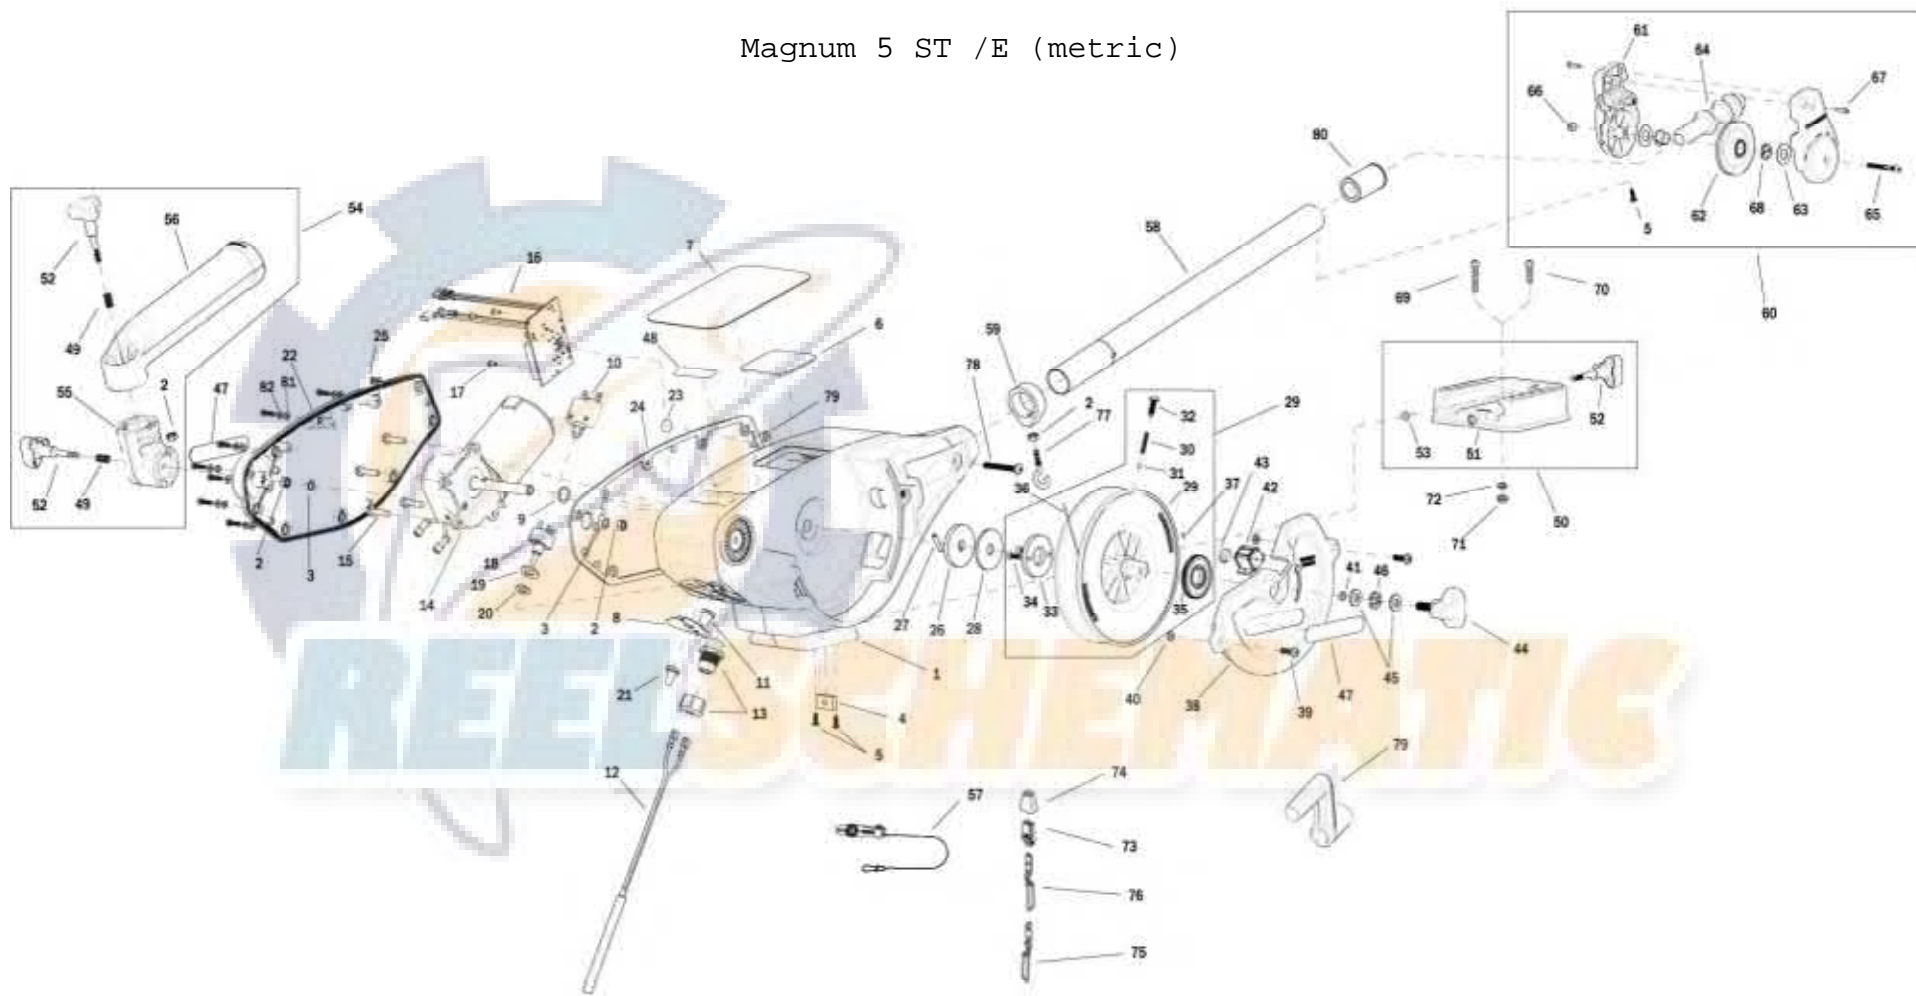

Magnum 5 ST /E (metric)

# Magnum Series Wiring Diagram

NOTE:  
ORIENT TOGGLE  
SWITCH WITH  
THE PURPLE  
WIRE DOWN.