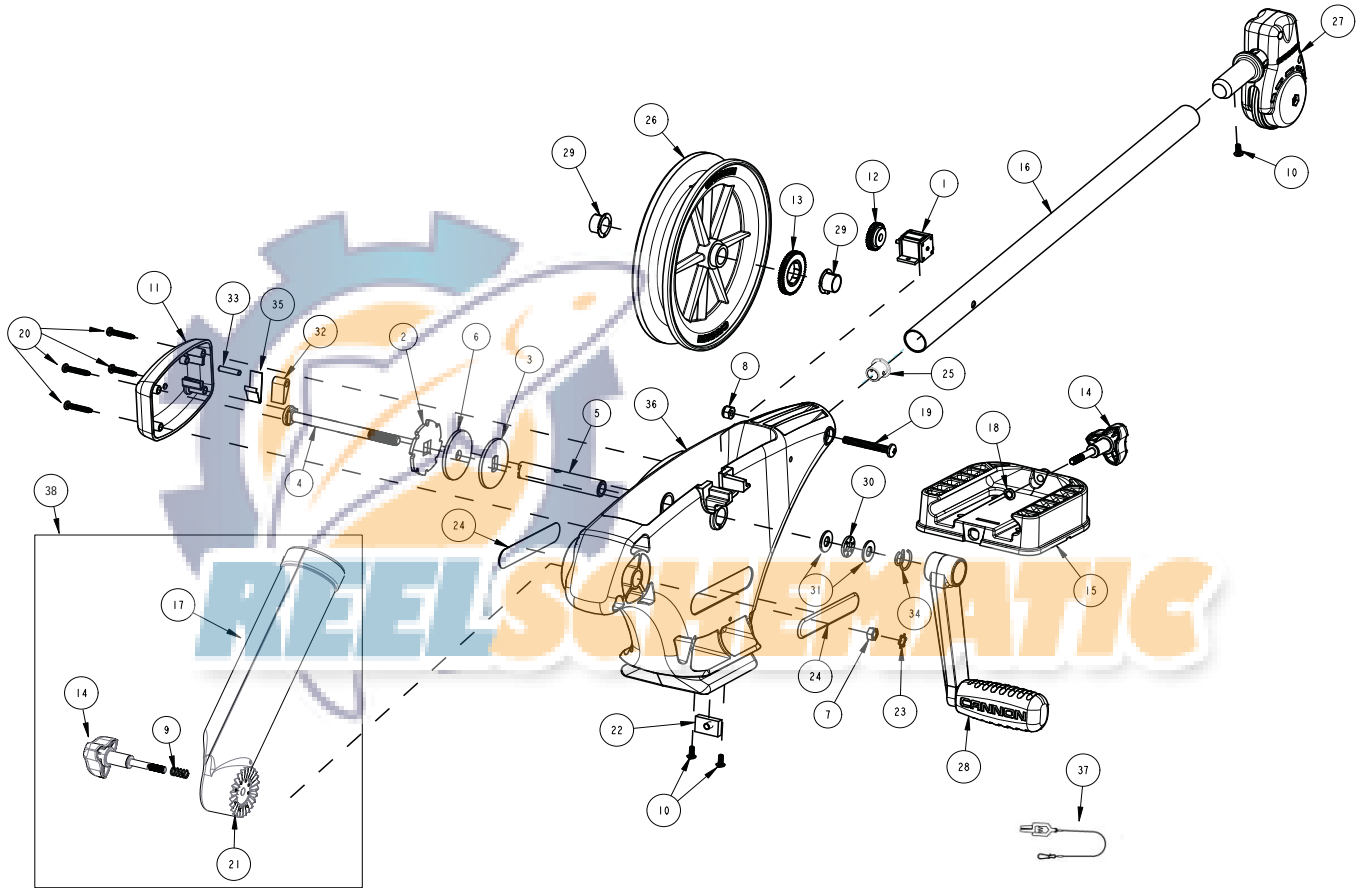

1901020 EASI-TROLL ST

1901020 EASI-TROLL ST

1	0220477	METER 3 DIGIT	16	3392017	BOOM, MANUAL DOWNRIGGER	31	9010310	HDW WASHER, THRUST, 410 SS (qty:2)
2	3391995	PLATE - RATCHET BRAKE	17	3392033	TUBE, DUALAXIS ROD HOLDER	32	9100160	DOG RATCHET
3	3391990	PLATE - CLUTCH/BRAKE REEL	18	3393000	RING, RETAINING, 1/4" SHAFT	33	9250003	HDW PIN 3/16 X 7/8 DOWEL
4	1000904	ASY SHAFT RATCHET UT6	19	3393461	SCREW-1/4-20X2" SS, PPH	34	9400040	HDW SPRING CRANK
5	1080001	SHAFT REEL ET/UT	20	3393480	SCREW-#10X1" PPH HI-LO SS (qty: 4)	35	9400070	HDW SPRING DOG
6	3391710	PAD - CLUTCH	21	3392033	ROD HOLDER, DUAL AXIS SLEEVE	36	3392540	FRAME, MANUAL DR, BLACK
7	3393130	NUT-HEX 1/4-20 SS, RIE COATED	22	3394702	INSERT, BASE, LO-PRO	37	2277002	LINE RELEASE
8	2263103	NUT-1/4-20 NYLOCK SS	23	3394722	INSERT, PUSH ON	*	2294894	BAG ASSEMBLY
9	2287002	HDW SPRING RELEASE PIN	24	3395634	DECAL, SIDE, BLACK	39	3391906	ASSY-CNN, ROD HOLDER, ET
10	2373450	SCREW-#8-18 X 3/8" THRD CUT SS (qty: 3)	25	3395906	ADAPTER, BOOM END			
11	3321001	COVER-CLUTCH	26	3397904	REEL, ROUGH, 5.75" OD			
12	3333003	GEAR COUNTER UT HP	27	3990200	ASY-CNN, BOOM END			
13	3333004	GEAR REEL UT HP	28	3994210	CRANK ARM/HANDLE ASM			
14	3390101	KNOB-CANNON, SOFT GRIP	29	9010001	BEARING NYLINER			
15	3391955	BASE-MOUNT, MAG ST	30	9010280	HDW BEARING, THRUST			

bag assembly not shown in diagram