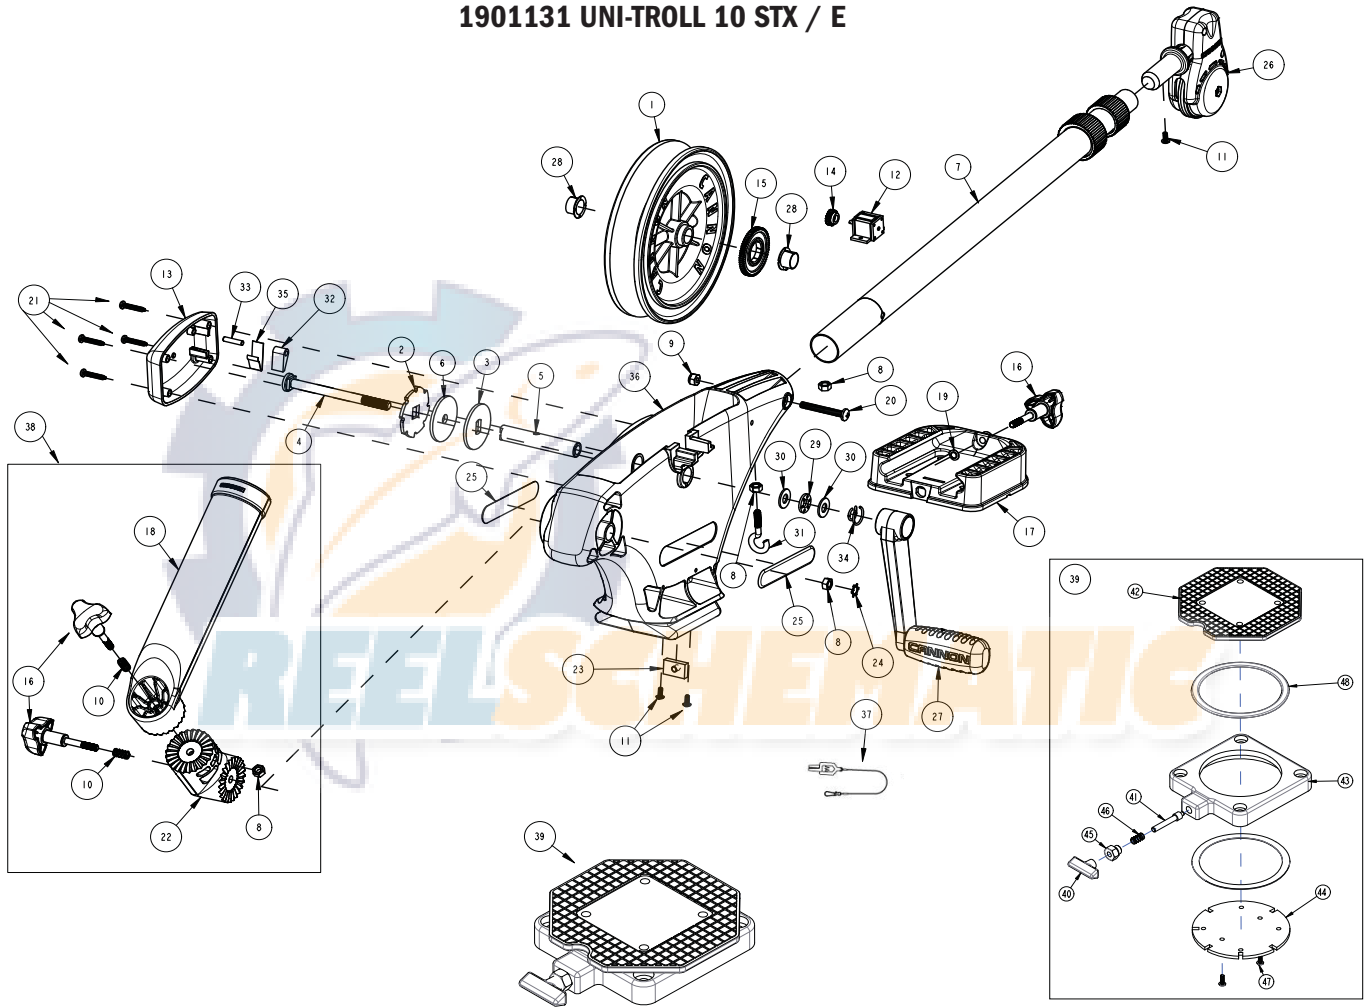

1901131 UNI-TROLL 10 STX / E

1901131 UNI-TROLL 10 STX / E

1	3397931	REEL ROUGH	18	3392033	TUBE, DUALAXIS RD HLDR	35	9400070	HDW SPRING DOG
2	3391995	PLATE - RATCHET BRAKE	19	3393000	RING, RETAINING, 1/4" SHAFT	36	3392540	FRAME, MANUAL DR, BLACK
3	3391990	PLATE - CLUTCH/BRAKE REEL	20	3393461	SCREW-1/4-20 X 2" SS, PPH	37	2277002A	LINE RELEASE
4	1000904	ASY SHAFT RATCHET UT6	21	3393480	SCREW-#10X1" PPH HI-LO SS (qty: 4)	38	3391904	ASSY-CNN, ROD HOLDER, UT
5	1080001	SHAFT REEL ET/UT	22	3394200	ARM, DUAL AXIS-ROD HLDR	39	2998905	ASSY - CNN SWIVEL BASE
6	3391710	PAD - CLUTCH	23	3394702	INSERT, BASE, LO-PRO	40	2249001	HDW KNB RELEASE PIN
7	2210821	ASY BOOM TELESCOPIC	24	3394722	INSERT, PUSH ON	41	3392600	HDW PIN RELEASE
8	2263102	NUT-1/4-20 NYLOCK SS	25	3395634	DECAL-SIDE, BLACK	42	2267002	BRK PLATE SWIVEL
9	2263103	HDW SPRING RELEASE PIN	26	3990200	ASSY-CNN, BOOM END	43	2267005	PLATE, BASE (ROUGH)
10	2287002	HDW SPRING RELEASE PIN	27	3994210	CRANK ARM/HANDLE ASM	44	2267006	PLATE - INDEXING 6 STOP
11	2373450	SCREW-#8-18 X 3/8" THRD CUT SS	28	9010001	BEARING NYLINER	45	2277001	HDW RETAINER RELEASE NUT
12	3320011	COUNTER 3 DIGIT (METRIC)	29	9010280	HDW BEARING, THRUST	46	2287002	HDW SPRING RELEASE PIN
13	3321001	COVER-CLUTCH	30	3391737	WASHER THRUST, 17-7 SS (qty: 2)	47	2372100	SCREW, #8-18 X 5/8 (QTY: 2)
14	3333010	GEAR COUNTER (METRIC)	31	9040040	HDW BOLT 1/4-20 ROLLEDTHD HOOK	48	9010004	HDW BEARING SWIVEL BASE (QTY: 2)
15	3392229	GEAR REEL (METRIC)	32	9100160	DOG RATCHET	*	2294894	BAG ASSEMBLY
16	3390101	KNOB-CANNON, SOFT GRIP	33	9250003	HDW PIN 3/16 X 7/8 DOWEL			
17	3391955	BASE-MOUNT, MAG ST	34	9400040	HDW SPRING CRANK			

**bag assembly not shown in diagram*