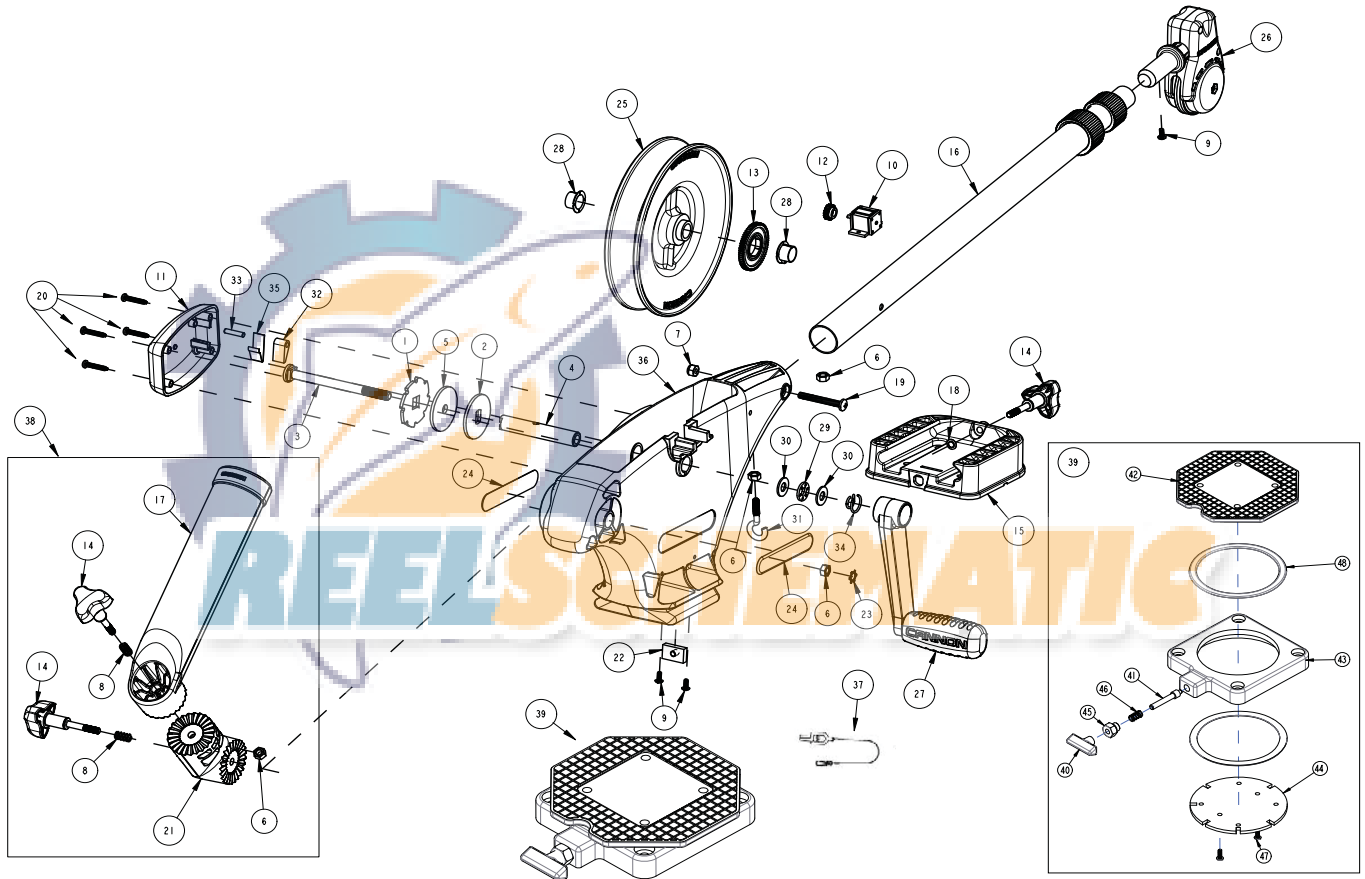

1901141 UNI-TROLL 10 STX-TS / E

1901141 UNI-TROLL 10 STX-TS / E

1	3391995	PLATE - RATCHET BRAKE	18	3393000	RING, RETAINING, 1/4" SHAFT	34	9400040	HDW SPRING CRANK
2	3391990	PLATE - CLUTCH/BRAKE REEL	19	3393461	SCREW-1/4-20 X 2" SS, PPH	35	9400070	HDW SPRING DOG
3	1000904	ASY SHAFT RATCHET UT6	20	3393480	SCREW-#10X1" PPH HI-LO SS	36	3392541	FRAME, MANUAL, DR, WHITE
4	1080001	SHAFT REEL ET/UT	21	3394200	ARM, DUAL AXIS-ROD HLDR	37	2200109	SALTWATER LINE RELEASE
5	1264670	ASY CLUTCH PAD SM HOLE	22	3394702	INSERT, BASE, LO-PRO	38	3391904	ASSY-CNN, ROD HOLDER, UT
6	3391710	PAD - CLUTCH	23	3394722	INSERT, PUSH ON	39	2998905	ASSY - CNN SWIVEL BASE
7	2263103	NUT-1/4-20 NYLOCK SS	24	3395634	DECAL-SIDE, BLACK	40	2249001	HDW KNB RELEASE PIN
8	2287002	HDW SPRING RELEASE PIN	25	3397930	REEL, ROUGH, 3.75" OD SS	41	3392600	HDW PIN RELEASE
9	2373450	SCREW-#8-18 X 3/8" THRD CUT SS	26	3990200	ASSY-CNN, BOOM END	42	2267002	BRK PLATE SWIVEL
10	3320011	COUNTER 3 DIGIT	27	3994210	CRANK ARM/HANDLE ASM	43	2267005	PLATE, BASE (ROUGH)
11	3321001	COVER-CLUTCH	28	9010001	BEARING NYLINER	44	2267006	PLATE - INDEXING 6 STOP
12	3333010	GEAR COUNTER (METRIC)	29	9010280	HDW BEARING, THRUST	45	2277001	HDW RETAINER RELEASE NUT
13	3392229	GEAR REEL (METRIC)	30	3391737	WASHER THRUST, 17-7 SS (qty: 2)	46	2287002	HDW SPRING RELEASE PIN
14	3390101	KNOB-CANNON, SOFT GRIP	31	9040040	HDW BOLT 1/4-20 ROLLEDTHD HOOK	47	2372100	SCREW, #8-18 X 5/8 (QTY: 2)
15	3391955	BASE-MOUNT, MAG ST	32	9100160	DOG RATCHET	48	9010004	HDW BEARING SWIVEL BASE (QTY: 2)
16	3392010	ASSY, BOOM TELESCOPIC, SS	33	9250003	HDW PIN 3/16 X 7/8 DOWEL	*	2294894	BAG ASSEMBLY
17	3392033	TUBE, DUAL AXIS RD HLDR						

**bag assembly not shown in diagram*