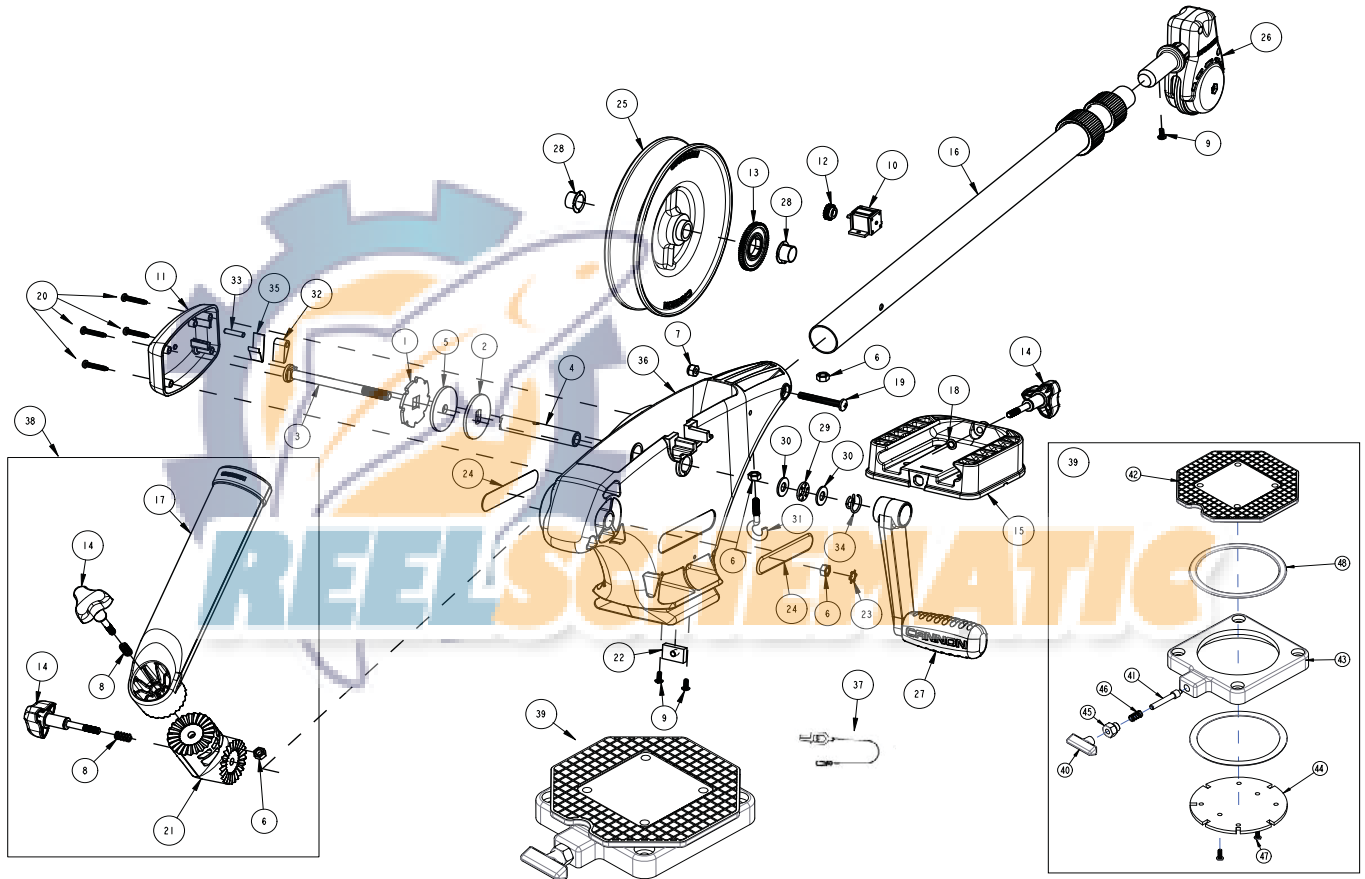

# 1901141 UNI-TROLL 10 STX-TS / E

## 1901141 UNI-TROLL 10 STX-TS / E

1	3391995	PLATE - RATCHET BRAKE	18	3393000	RING, RETAINING, 1/4" SHAFT	34	9400040	HDW SPRING CRANK
2	3391990	PLATE - CLUTCH/BRAKE REEL	19	3393461	SCREW-1/4-20 X 2" SS, PPH	35	9400070	HDW SPRING DOG
3	1000904	ASY SHAFT RATCHET UT6	20	3393480	SCREW-#10X1" PPH HI-LO SS	36	3392541	FRAME, MANUAL, DR, WHITE
4	1080001	SHAFT REEL ET/UT	21	3394200	ARM, DUAL AXIS-ROD HLDR	37	2200109	SALTWATER LINE RELEASE
5	1264670	ASY CLUTCH PAD SM HOLE	22	3394702	INSERT, BASE, LO-PRO	38	3391904	ASSY-CNN, ROD HOLDER, UT
6	3391710	PAD - CLUTCH	23	3394722	INSERT, PUSH ON	39	2998905	ASSY - CNN SWIVEL BASE
7	2263103	NUT-1/4-20 NYLOCK SS	24	3395634	DECAL-SIDE, BLACK	40	2249001	HDW KNB RELEASE PIN
8	2287002	HDW SPRING RELEASE PIN	25	3397930	REEL, ROUGH, 3.75" OD SS	41	3392600	HDW PIN RELEASE
9	2373450	SCREW-#8-18 X 3/8" THRD CUT SS	26	3990200	ASSY-CNN, BOOM END	42	2267002	BRK PLATE SWIVEL
10	3320011	COUNTER 3 DIGIT	27	3994210	CRANK ARM/HANDLE ASM	43	2267005	PLATE, BASE (ROUGH)
11	3321001	COVER-CLUTCH	28	9010001	BEARING NYLINER	44	2267006	PLATE - INDEXING 6 STOP
12	3333010	GEAR COUNTER (METRIC)	29	9010280	HDW BEARING, THRUST	45	2277001	HDW RETAINER RELEASE NUT
13	3392229	GEAR REEL (METRIC)	30	3391737	WASHER THRUST, 17-7 SS (qty: 2)	46	2287002	HDW SPRING RELEASE PIN
14	3390101	KNOB-CANNON, SOFT GRIP	31	9040040	HDW BOLT 1/4-20 ROLLEDTHD HOOK	47	2372100	SCREW, #8-18 X 5/8 (QTY: 2)
15	3391955	BASE-MOUNT, MAG ST	32	9100160	DOG RATCHET	48	9010004	HDW BEARING SWIVEL BASE (QTY: 2)
16	3392010	ASSY, BOOM TELESCOPIC, SS	33	9250003	HDW PIN 3/16 X 7/8 DOWEL	*	2294894	BAG ASSEMBLY
17	3392033	TUBE, DUAL AXIS RD HLDR						