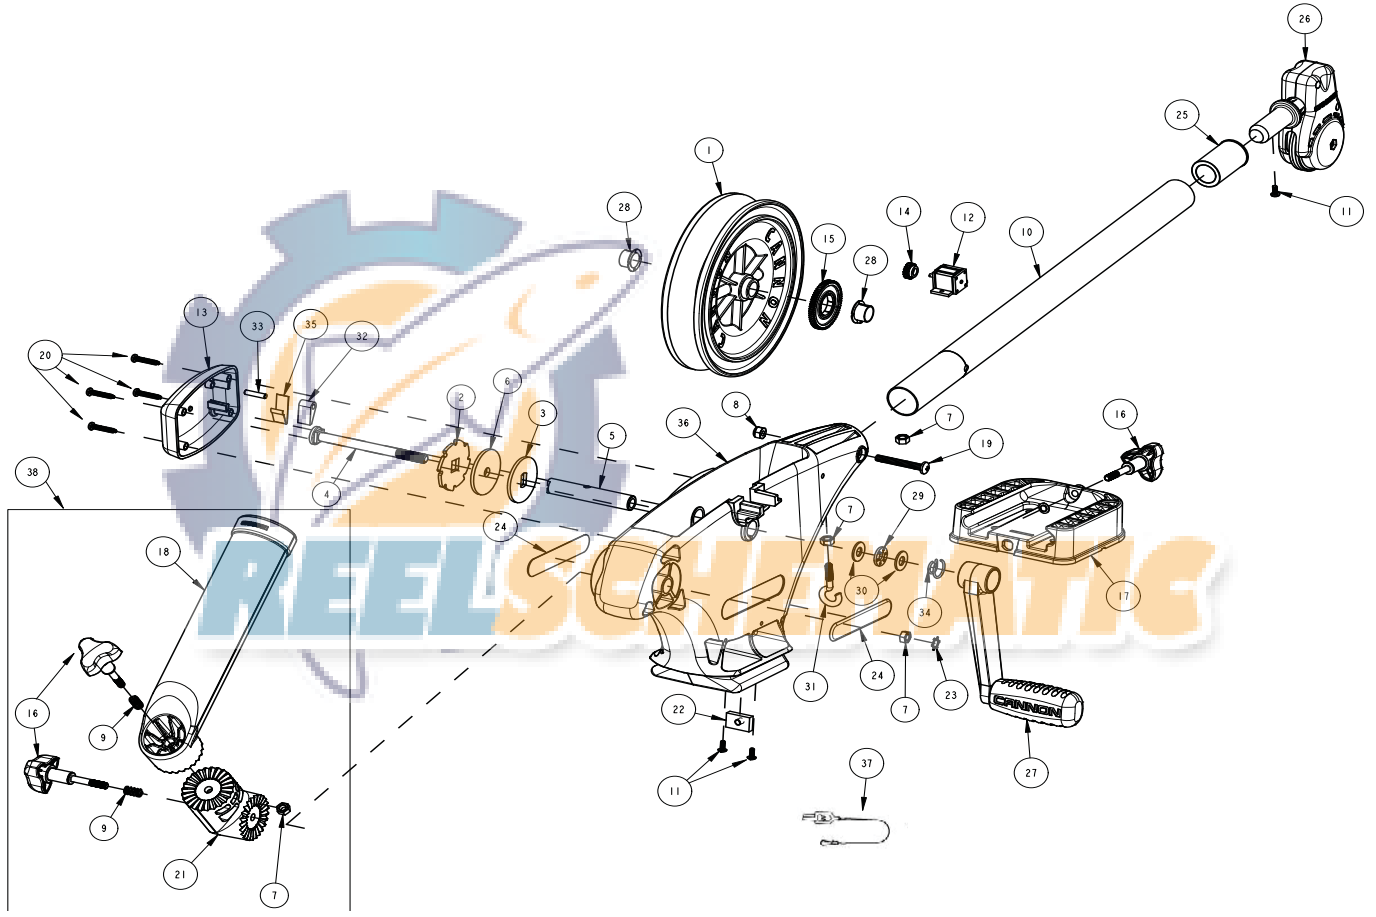

# 1901121 UNI-TROLL 5 ST/ E

## 1901121 UNI-TROLL 5 ST/ E

1	3397931	REEL ROUGH	16	3390101	KNOB-CANNON, SOFT GRIP	31	9040040	HDW BOLT 1/4-20 ROLLEDTHD HOOK
2	3391995	PLATE - RATCHET BRAKE	17	3391955	BASE-MOUNT, MAG ST	32	9100160	DOG RATCHET
3	3391990	PLATE - CLUTCH/BRAKE REEL	18	3392033	TUBE, DUAL AXIS RD HLDR	33	9250003	HDW PIN 3/16 X 7/8 DOWEL
4	1000904	ASY SHAFT RATCHET UT6	19	3393461	SCREW-1/4-20 X 2" SS, PPH	34	9400040	HDW SPRING CRANK
5	1080001	SHAFT REEL ET/UT	20	3393480	SCREW-#10X1" PPH HI-LO SS (qty: 4)	35	9400070	HDW SPRING DOG
6	3391710	PAD - CLUTCH	21	3394200	ARM, DUAL AXIS-ROD HLDR	36	3392540	FRAME, MANUAL DR, BLACK
7	2263102	NUT-HEX 1/4-20 SS 300SRS	22	3394702	INSERT, BASE, LO-PRO	37	2277002A	LINE RELEASE
8	2263103	NUT-1/4-20 NYLOCK SS	23	3394722	INSERT, PUSH ON	38	3391904	ASSY-CNN, ROD HOLDER, UT
9	2287002	HDW SPRING RELEASE PIN	24	3395634	DECAL-SIDE, BLACK	*	2294894	BAG ASSEMBLY
10	2290828	24" BOOM - HEAVY DUTY	25	3395905	ADAPTER, BOOM END			
11	2373450	SCREW-#8-18 X 3/8" THRD CUT SS	26	3990200	ASSY-CNN, BOOM END			
12	3320011	COUNTER 3 DIGIT (METRIC)	27	3994210	CRANK ARM/HANDLE ASM			
13	3321001	COVER-CLUTCH	28	9010001	BEARING NYLINER			
14	3392228	GEAR COUNTER (METRIC)	29	9010280	HDW BEARING, THRUST			
15	3392229	GEAR REEL (METRIC)	30	3391737	WASHER THRUST, 17-7 SS (qty: 2)			