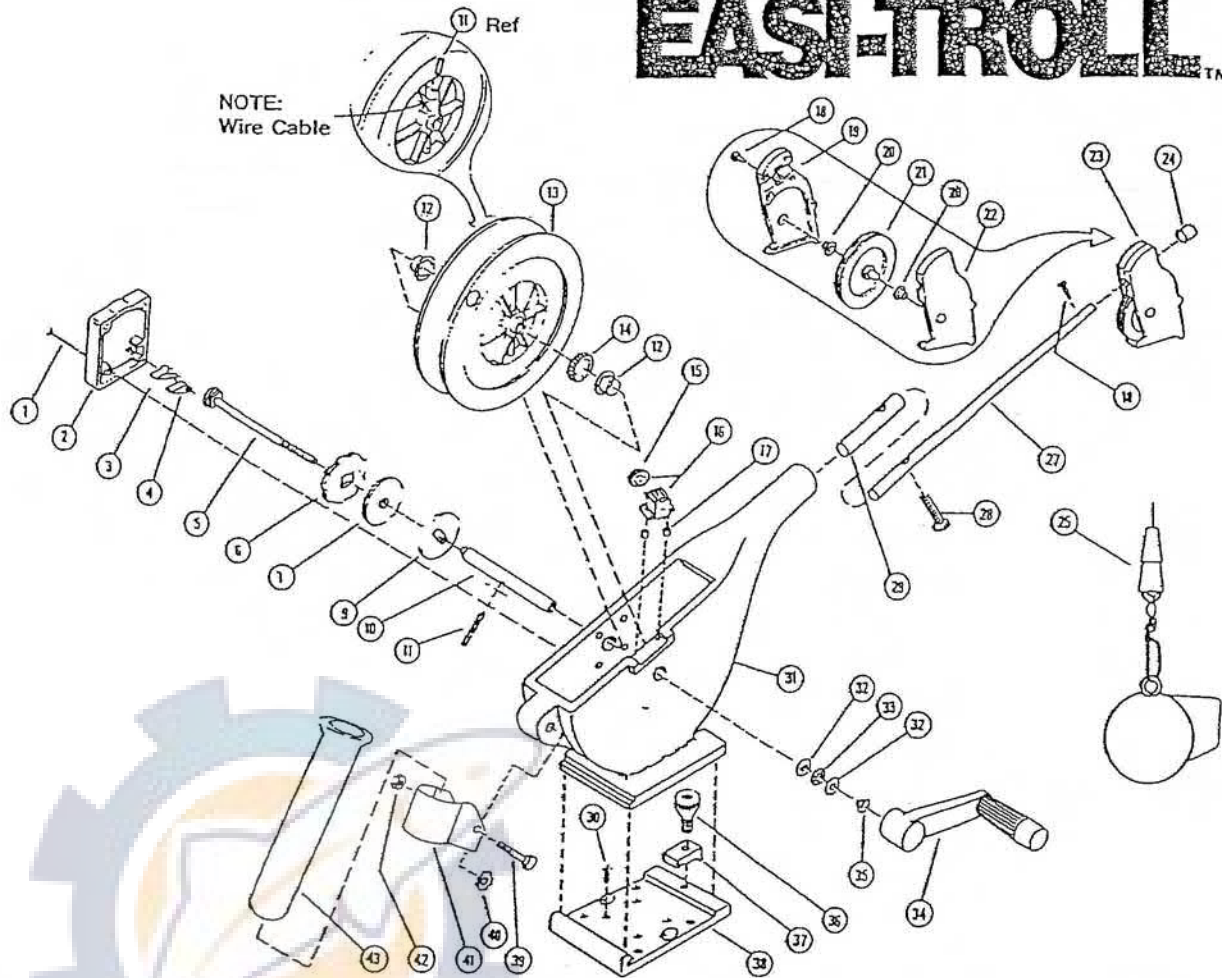

EASI-TROLL™

Key No.	Part Name	Drwg. No.	Part No.	Key No.	Part Name	Drwg. No.	Part No.
1.	Screw #10 x 1 1/4 ft. hd. (4 needed)	C3113	9370220	26.			
2.	Cover — clutch	C2271	1021480	27.	Boom 18" (stainless steel)	C2471-1	0210363
3.	Spring — ratchet dog	C2282	9400070	28.	Screw #10-24 x 1 Pan hd (boom locking)	C3072	9290020
4.	Dog — ratchet	C2283	9100160	29.	Seat — boom	C2791	0284777
5.	Shaft assy — ratchet	C2276A	1000904	30.	Screw 1/4-20 x 1/2 Undercut (pkg. of 4)	C2582A	9290311
6.	Plate — ratchet	C2515	0467694	31.	Frame — main (black) (white)	C2906B C2996W	0290692-3330003 0230004
7.	Pad clutch	C2290	1264670	32.	Face — thrust bearing (2 needed)	C2690	9010310
8.				33.	Bearing — thrust	C2689	9010280
9.	Plate — clutch	C2519	0467695	34.	Crank handle assembly	C2897A	0422002
10.	Shaft — reel Shaft — reel (revised)	C2516 C3240	0480748 1080001	35.	Spring — crank	C2293	9400040
11.	Screw 5/16-18 x 1 set (half-dog)	C2285	9340130	36.	Knob assy — thumb	C2186A	0248900
12.	Bearing — reel shaft (2 needed)	C2024	9010010	37.	Lug — retainer	C2145	0209347
13.	Reel assembly Reel & gear assembly (revised)	C2300A C3230A	0274000 0474001	38.	Plate — base	C2146	0267324
14.	Gear only (cable reel)	C2026	0233560	39.	Bolt 5/16-18 x 1 1/4 hex hd	C2034	9040310
15.	Gear only — depth meter	C2027	0833561	40.	Washer 3/8 star lock	C2348	9430160
16.	Meter assembly — depth	C2716A	0220126	41.	Clamp — rod holder	C2183-1	2419470
17.	Cushion — depth meter (2 needed)	C2893	0854654	42.	Nut 5/16-18 hex (rod holder clamp)	C2240	9130190
18.	Screw #4 x 1/2 pan hd (3 needed)	C2184	9370010	43.	Tube — rod holder	C2033	0290796
19.	Plate — side swivel head (left)	C3217L	0267002	44.	Cable — replacement 150 ft.	EC-150	2215302
20.	Bearing — brass pulley wheel (2 needed)	C2042	9010070	45.	Stop — edge	C3272	0487001
21.	Pulley wheel (swivel head)	C2353	0269726				
22.	Plate — side swivel head (right)	C3154R	0267001				
23.	Swivel head assembly	C2043AK	2250135				
24.	Cap — end	C2472	0216403				
25.	Terminator	C3199AK	2250141				