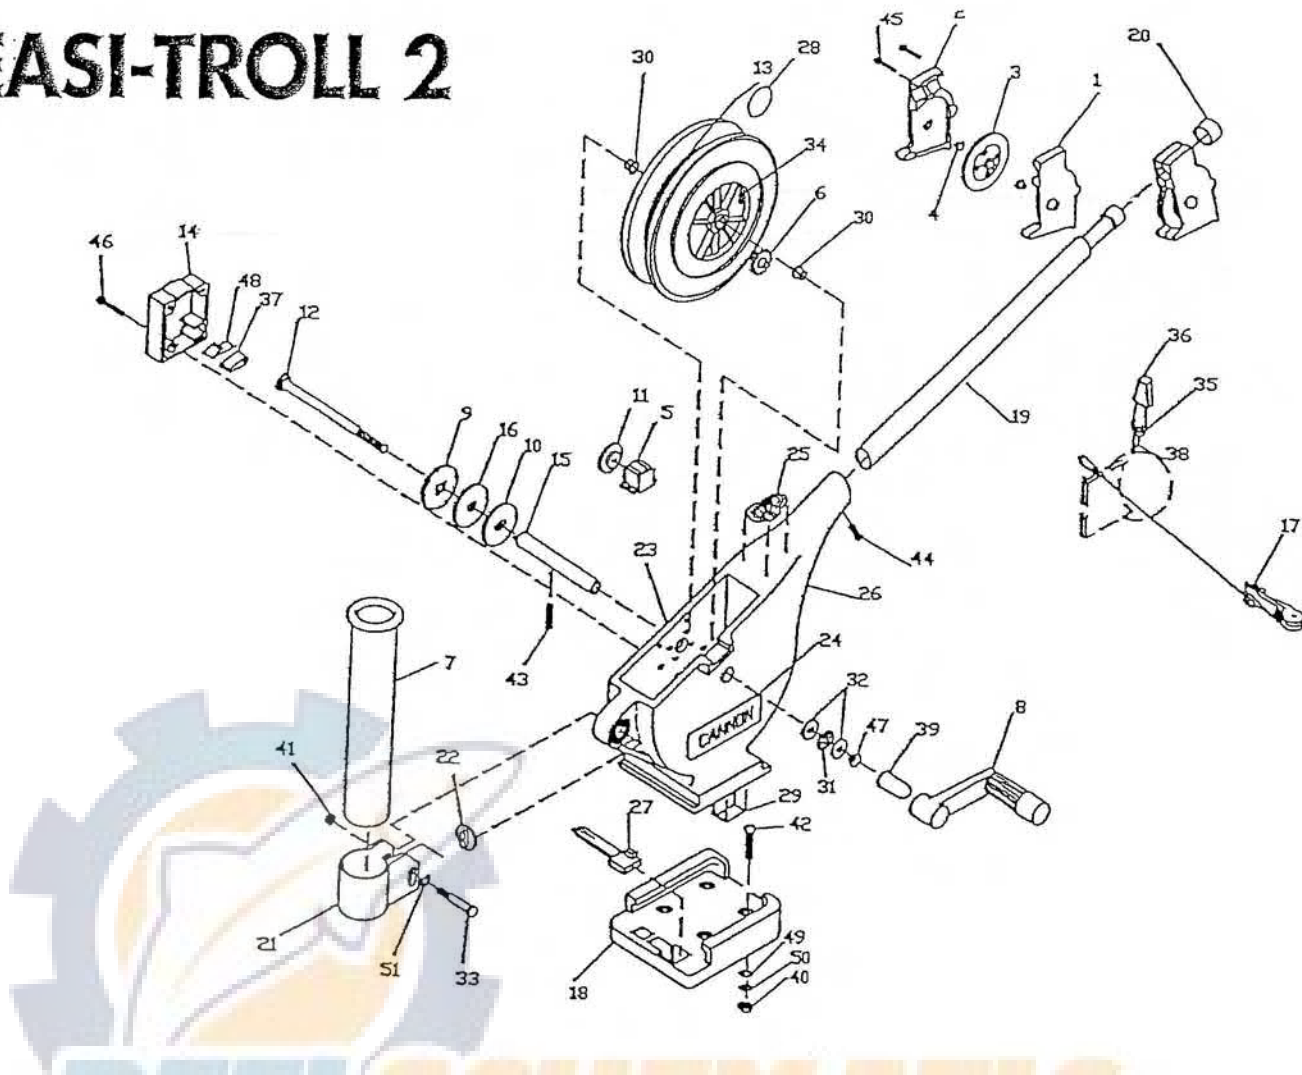

EASI-TROLL 2

Item	Part Number	Description
Exploded	0200135	ASY SWIVEL HEAD
1	*0267001	PLATE SIDE (RIGHT)
2	*0267002	PLATE SIDE (LEFT) W/O COUNTER
**3	*0269726	HDW PULLY WHEEL SWIVEL HD
4	*9010070	HDW BEARING BRASS
5	0220477	METER 3 DIGIT
Partially Exploded	0274738	ASY REEL 7 1/2" NEW
6	*0233560	GEAR REEL
7	0290796	TUBE ROD HOLDER
8	0422002	ASY CRANK HANDLE
**9	0467694	HDW RATCHET BRAKE FACE
10	0467695	HDW REEL PLATE CLUTCH/BRAKE
11	0833561	GEAR COUNTER
12	1000904	ASY SHAFT RATCHET UT6
13	1015391	WIR 316, 034 CAMO SS
14	1021480	HSG COVER CLUTCH UT6
15	1080001	SHAFT REEL ET/UT
16	1264670	ASY CLUTCH PAD SM HOLE
17	2277002	HDW RELEASE ASM UNIVERSAL
18	3307003	BAS TAB LOCK
19	3310002	ASY BOOM 2 FEET COPOLYMER (MACHINED)
20	3316001	HDW CAP-BOOM END
21	3319005	ASY HDW CLAMP ROD HOLDER OBOUND
22	3325002	HDW DISC ROD HOLDER OBOUND
23	3327002	DEC EMBLEM 3/4 X 3 SMALL
24	3327003	DEC EMBLEM 1 X 4 LARGE

Item	Part Number	Description
25	3327006	DEC EMBLEM NOSE EASI TROLL
26	3330001	FRAME "BLACK" W/O LOGO (SMALL)
27	3391001	HDW LOCKING TAB
28	608018	HDW RUBBER BAND 3 1/2" #19
29	804002	DEC SERIAL LBL .5 X 1.5 SILVER
**30	9010001	HDW BEARING NYLINER KEYED
**31	9010280	HDW BEARING TORQUE TRANS
32	9010310	HDW BEARING RACE TORQUE
33	9040310	HDW BOLT 5/16-18 X 2 HEX HEAD
34	9100070	CON LEADER SLEEVE
35	9100100	CON TERMINATOR
36	9100101	CUSHION SLEEVE TERMINATOR
**37	9100160	DOG RATCHET
38	9100620	HDW SNAP SWIVEL MARLIN
39	9100721	HDW RETAINER BEARING (SHIPPING)
40	9130100	HDW NUT 1/4-20 HEX
41	9130190	HDW NUT 5/16-18 HEX
42	9280725	HDW SCREW 1/4 20X2 1/2 TRUSS HD
43	9340130	HDW SCR SET 5/16-18X1 IN 1/2DG
44	9370002	HDW SCR #8 PAN HD SELF TAPP
45	9370010	HDW SCR #4X1/2 PAN HD PHIL
46	9370220	HDW SCR #10-1 1/4 FH TYPE A SS
47	9400040	HDW SPRING CRANK
48	9400070	HDW SPRING DOG
49	9430040	HDW WAS 1/4 IN FLAT
50	9430070	HDW WAS 1/4 IN SPLIT LOCK
51	9430101	HDW WAS 5/16 FLAT