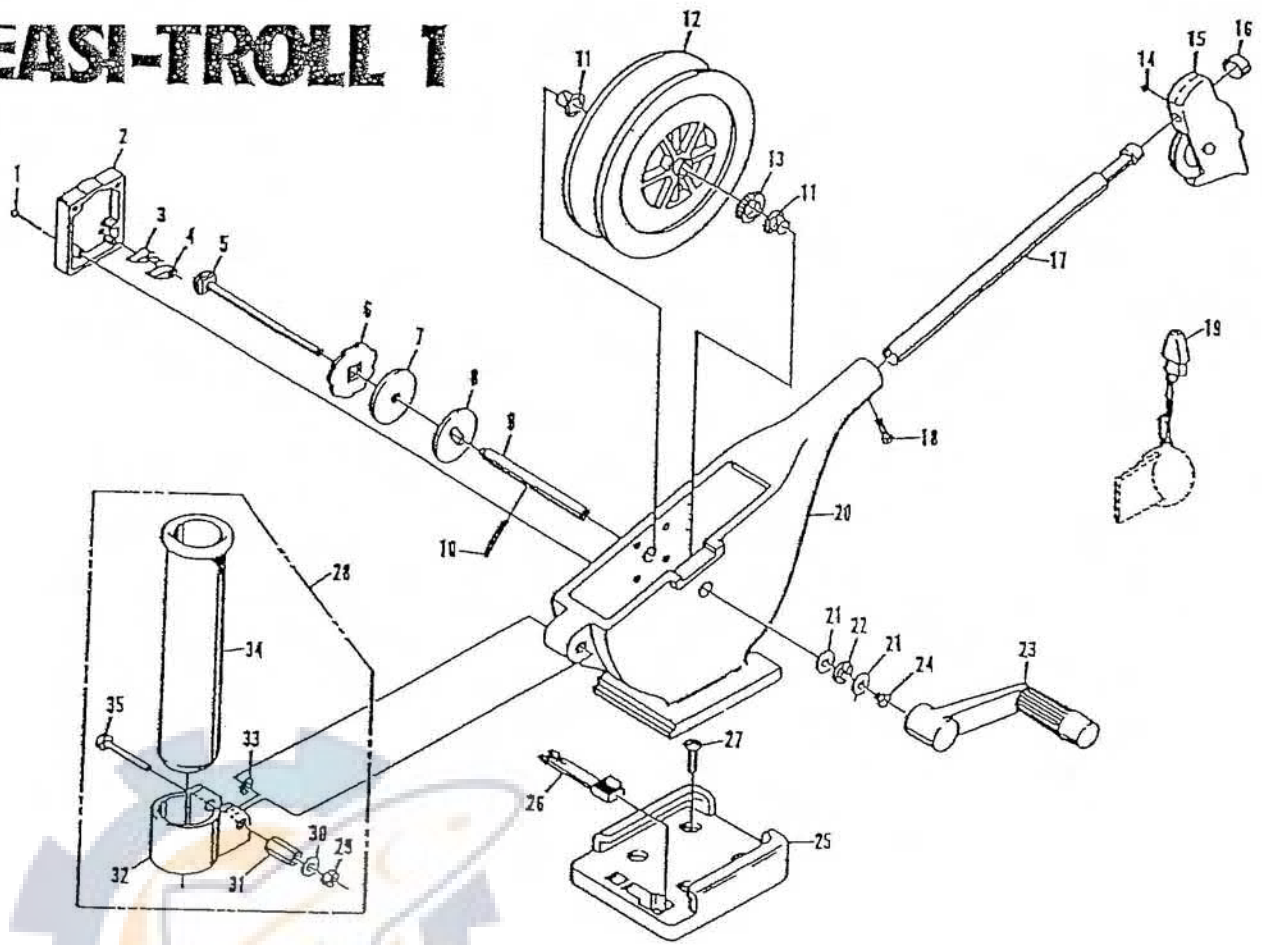

EASI-TROLL I

Key No.	Part Name	Part No.
1.	Screw #10 x 1-1/4 Fl. Hd. (4 needed)	9370220
2.	Cover — Clutch	1021480
3.	Spring — Ratchet Dog	9400070
4.	Dog — Ratchet	9100160
5.*	Shell Assembly — Ratchet	1000904
6.	Plate — Ratchet	0467894
7.	Pad — Clutch	1284670
8.	Plate — Clutch	0467895
9.	Shaft — Reel	1060001
10.	Screw 5/16-18 x 1 Set (Half Dog)	9340130
11.*	Bearing — Reel Shaft (2 Needed)	9010010
12. & 13.	Reel Assembly — Cable	0274000
13.	Gear (Only) Reel	0233580
14.	Screw #4 x 1/2 Pan Hd. (2 needed)	9370010
15.	Swivel Head Assembly w/Counter	2250003
16.	Cap — Boom End	3316001
17.	Boom — 1 Foot Co-Polymer	3310001
18.	Screw #8 x 1 Pan Hd.	9370002
19.	Terminator (Pkg.)	2250141

Key No.	Part Name	Part No.
20.	Frame — Main w/Hex	3330003
21.	Race — Thrust Bearing (2 needed)	9010310
22.*	Bearing — Thrust	9010280
23.	Crank — Handle	0422003
24.	Spring — Crank	9400040
25.	Base Assembly — Tab Lock	3307001
26.	Tab — Locking	3391001
27.	Screw 1/4-20 x 7/8 Truss Hd. (4 needed)	9280710

ROD HOLDER ASSEMBLY (OPTIONAL)

28.	Rod Holder Assembly (Hex) (Pkg.)	2450006
29.	Nut 5/16-18 Hex	9130190
30.	Washer 5/16 Flat	9430101
31.	Stop — Rod Holder Locking (Hex)	3387001
32.	Clamp — Rod Holder w/Hex	3319002
33.	Washer 5/16 Int./Ext. Lock	9430160
34.	Tube — Rod Holder	0250798
35.	Bolt 5/16-18 x 1-3/4 Hex Hd.	9040310
36.	Cable — Replacement 150 FL.	2215392