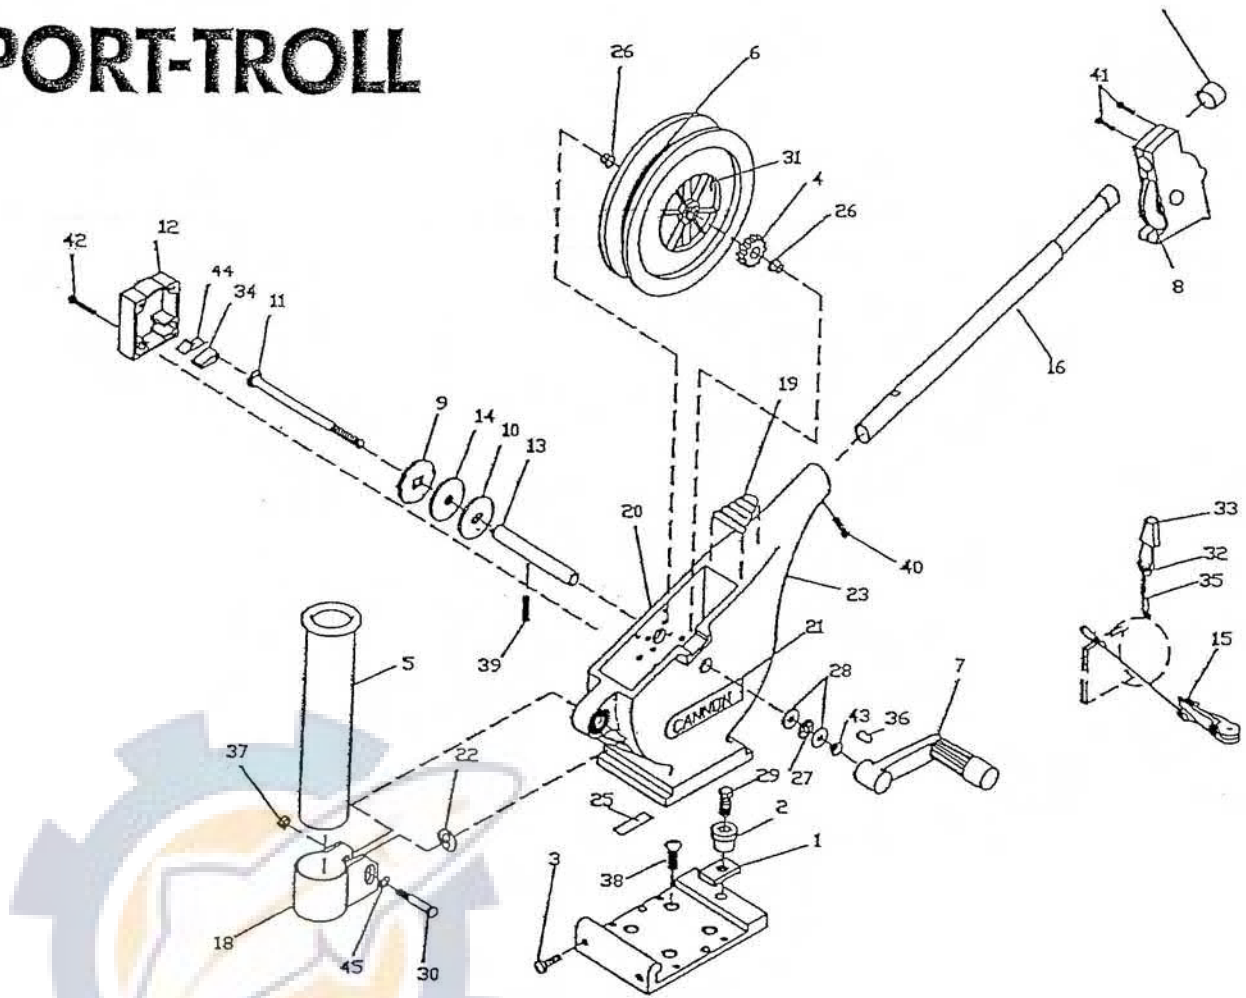

SPORT-TROLL

REEL SCHEMATIC

Item	Part Number	Description
1	0209347	HDW LUG RETAINING
2	0249610	HDW KNOB THUMB ECONO BASE LOCK
Partially Exploded	0267326	PLATE ECONO BASE (MACHINED)
3	*9280740	HDW SCR #8X1/2 PAN HD PHIL
Partially Exploded	0274000	ASY REEL 7-1/2"
4	*0233560	GEAR REEL
5	0290796	TUBE ROD HOLDER
6	0315396	WIR .027 DIA 7 STRAND
7	0422002	ASY CRANK HANDLE ET
8	0444001	ASY HEAD SW W/COUNTER
**9	0467694	HDW RATCHET BRAKE FACE
10	0467695	HDW REEL PLATE CLUTCH/BRAKE
11	1000904	ASY SHAFT RATCHET UT6
12	1021480	HSG COVER CLUTCH UT6
13	1080001	SHAFT REEL ET/UT
14	1264670	ASY CLUTCH PAD SM HOLE
15	2277002	HDW RELEASE ASM UNIVERSAL
16	3310002	ASY BOOM 2 FEET COPOLYMER
17	3316001	HDW CAP-BOOM END
18	3319005	ASY CLAMP ROD HOLDER OBROUND
19	3324001	DEC SPORT TROLL
20	3324005	DEC CANNON 3/4X3
21	3324006	DEC CANNON 1X4
22	3325002	HDW DISK ROD HOLDER OBROUND