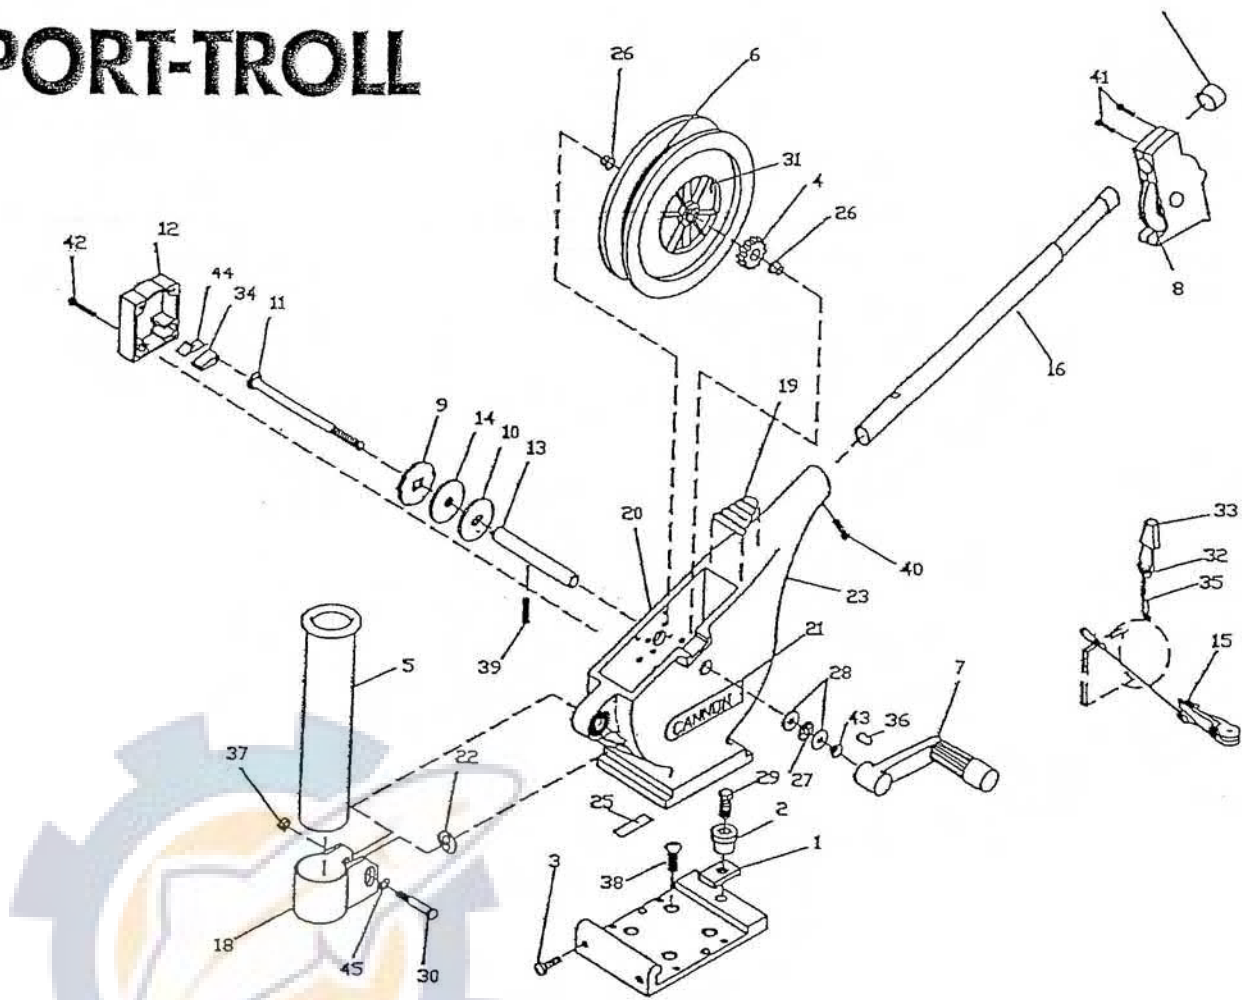

SPORT-TROLL

REEL SCHEMATIC

Item	Part Number	Description
1	0209347	HDW LUG RETAINING
2	0249610	HDW KNOB THUMB ECONO BASE LOCK
Partially Exploded	0267326	PLATE ECONO BASE (MACHINED)
3	*9280740	HDW SCR #8X1/2 PAN HD PHIL
Partially Exploded	0274000	ASY REEL 7-1/2"
4	*0233560	GEAR REEL
5	0290796	TUBE ROD HOLDER
6	0315396	WIR .027 DIA 7 STRAND
7	0422002	ASY CRANK HANDLE ET
8	0444001	ASY HEAD SW W/COUNTER
**9	0467694	HDW RATCHET BRAKE FACE
10	0467695	HDW REEL PLATE CLUTCH/BRAKE
11	1000904	ASY SHAFT RATCHET UT6
12	1021480	HSG COVER CLUTCH UT6
13	1080001	SHAFT REEL ET/UT
14	1264670	ASY CLUTCH PAD SM HOLE
15	2277002	HDW RELEASE ASM UNIVERSAL
16	3310002	ASY BOOM 2 FEET COPOLYMER
17	3316001	HDW CAP-BOOM END
18	3319005	ASY CLAMP ROD HOLDER OBROUND
19	3324001	DEC SPORT TROLL
20	3324005	DEC CANNON 3/4X3
21	3324006	DEC CANNON 1X4
22	3325002	HDW DISK ROD HOLDER OBROUND

Item	Part Number	Description
23	3330001	FRAME BLACK W/O LOGO (SMALL)
24	608018	HDW RUBBER BAND 3-1/2" #19
25	804002	DEC SERIAL LBL .5X1.5 SILVER
**26	9010001	HDW BEARING NYLINER KEYED
**27	9010280	HDW BEARING TORQUE TRANS
28	9010310	HDW BEARING RACE TORQUE
29	9040150	HDW BOLT 1/4-20X7/8 HEX HD
30	9040310	HDW BOLT 5/16-18X2 HEX HD
31	9100070	CON LEADER SLEEVE
32	9100100	CON TERMINATOR
33	9100101	CUSHN SLEEVE TERMINATOR
**34	9100160	DOG RATCHET
35	9100620	HDW SNAP SWIVEL MARLIN
36	9100721	HDW RETAINER BEARING (SHIP)
37	9130190	HDW NUT 5/16-18 HEX
38	9280310	HDW SCR 1/4 20X1/2 UNDERCUT
39	9340130	HDW SCR SET 5/16-18X1" 1/2 DG
40	9370002	HDW SCR #8 PAN HD SELF TAP
41	9370010	HDW SCR #4X1/2 PAN HD PHIL
42	9370220	HDW SCR #10-1 1/4 FH TYPE A
43	9400040	HDW SPRING CRANK
44	9400070	HDW SPRING DOG
45	9430101	HDW WAS 5/16 FLAT