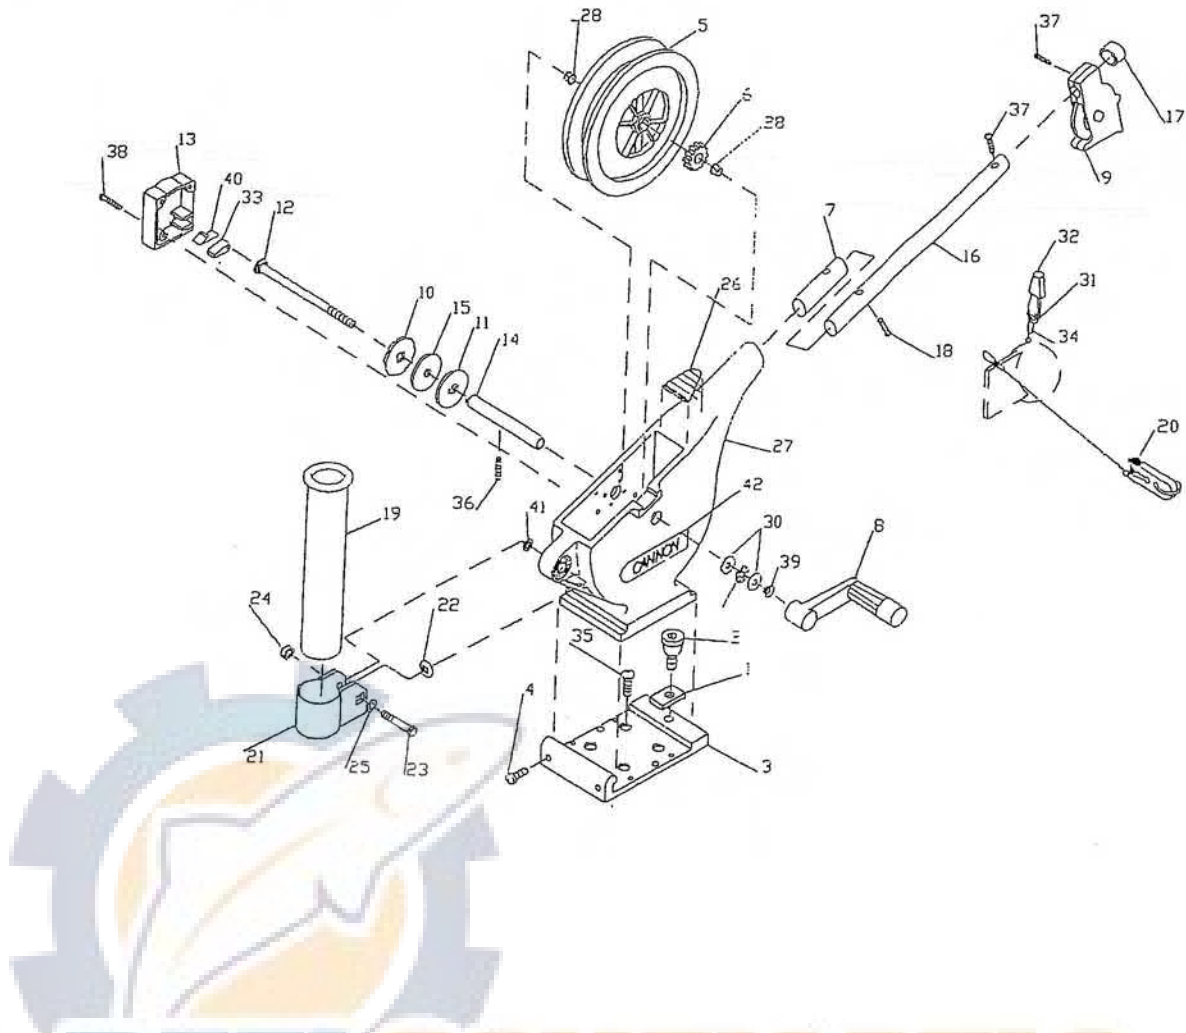

SPORT TROLL

ITEM	PART NO.	DESCRIPTION	QTY	ITEM	PART NO.	DESCRIPTION	QTY
1	0209347	HDW LUG RETAINING	1	22	3325001	HDW DISK ROD HOLDER LOCKING	1
2	0249900	ASY SCREW KNOB	1	23	9040310	HDW BOLT 5/16-18 X 2 HEX HEAD	1
3	0267326	PLATE ECND BASE (MACHINED)	1	24	9130190	HDW NUT 5/16-18 HEX	1
4	9280740	HDW SCR #8X1/2 PAN HD PHIL	2	25	9430101	HDW WAS 5/16 FLAT	1
5	0274000	ASY REEL 7 1/2"	1	26	3324001	DEC SPORT TROLL	1
6	0233560	GEAR REEL	1	27	3330001	FRAME 'BLACK' W/D LOGO (SMALL)	1
7	0284777	BOOM SEAT ECND SERIES	1	28	9010001	HDW BEARING NYLINER KEYED	2
8	0422002	ASY CRANK HANDLE ET	1	29	9010280	HDW BEARING TORQUE TRANS	1
9	0444001	ASY HEAD SW W/COUNTER	1	30	9010310	HDW BEARING RACE TORQUE	2
10	0467694	HDW RATCHET BRAKE FACE	1	31	9100100	CON TERMINATOR	1
11	0467695	HDW REEL PLATE CLUTCH/BRAKE	1	32	9100101	CUSHION SLEEVE TERMINATOR	1
12	1000904	ASY SHAFT RATCHET UT6	1	33	9100160	DOG RATCHET	1
13	1021480	HSG COVER CLUTCH UT6	1	34	9100620	HDW SNAP SWIVEL MARLIN	1
14	1080001	SHAFT REEL ET/UT	1	35	9280310	HDW SCR 1/4 20X1/2 UNDERCUT	4
15	1264670	ASY CLUTCH PAD SM HOLE	1	36	9340130	HDW SCR SET 5/16-18X1 IN 1/2DG	1
16	2210362	ASY BOOM 18 INCHES STAINLESS	1	37	9370010	HDW SCR #4X1/2 PAN HD PHIL	3
17	0216403	HDW VINYL CAP BOOM END	1	38	9370220	HDW SCR #10-1 1/4 FH TYPE B SS	4
18	9280020	HDW SCR #10-24X1 PAN HP MACH	1	39	9400040	HDW SPRING CRANK	1
19	0290796	TUBE ROD HOLDER	1	40	9400070	HDW SPRING DOG	1
20	2277007	ASY RELEASE-PINCH-R	1	41	9430160	HDW WAS 5/16 INT/EXT LOCK	1
21	3319001	HDW CLAMP ROD HOLDER (SQUARE)	1	42	3324006	DEC CANNON 1' X 4'	1