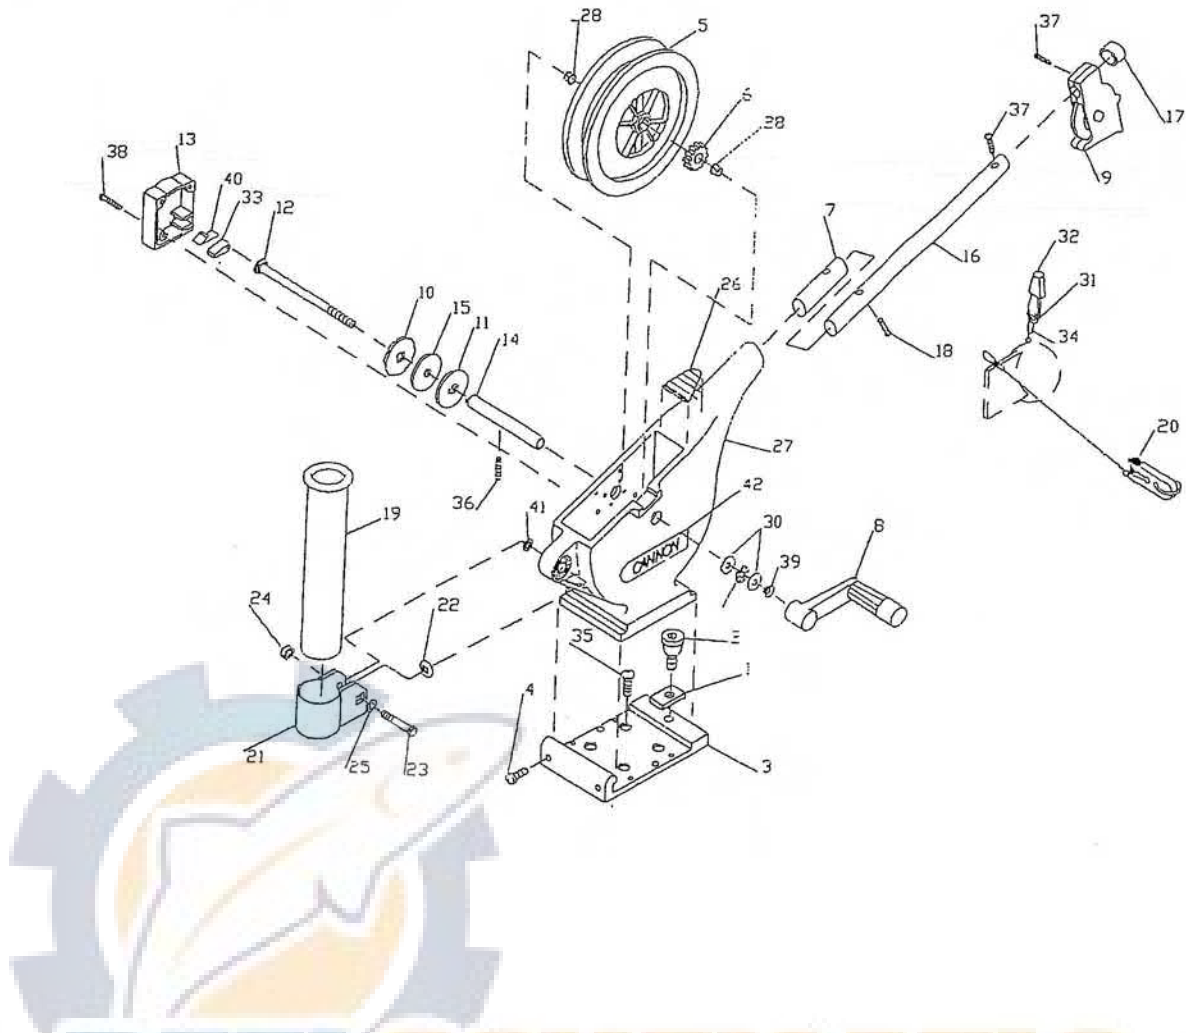

# SPORT TROLL

ITEM	PART NO.	DESCRIPTION	QTY	ITEM	PART NO.	DESCRIPTION	QTY
1	0209347	HDW LUG RETAINING	1	22	3325001	HDW DISK ROD HOLDER LOCKING	1
2	0249900	ASY SCREW KNOB	1	23	9040310	HDW BOLT 5/16-18 X 2 HEX HEAD	1
3	0267326	PLATE ECND BASE (MACHINED)	1	24	9130190	HDW NUT 5/16-18 HEX	1
4	9280740	HDW SCR #8X1/2 PAN HD PHIL	2	25	9430101	HDW WAS 5/16 FLAT	1
5	0274000	ASY REEL 7 1/2'	1	26	3324001	DEC SPORT TROLL	1
6	0233560	GEAR REEL	1	27	3330001	FRAME 'BLACK' W/D LOGO (SMALL)	1
7	0284777	BOOM SEAT ECND SERIES	1	28	9010001	HDW BEARING NYLINER KEYED	2
8	0422002	ASY CRANK HANDLE ET	1	29	9010280	HDW BEARING TORQUE TRANS	1
9	0444001	ASY HEAD SW W/COUNTER	1	30	9010310	HDW BEARING RACE TORQUE	2
10	0467694	HDW RATCHET BRAKE FACE	1	31	9100100	CON TERMINATOR	1
11	0467695	HDW REEL PLATE CLUTCH/BRAKE	1	32	9100101	CUSHION SLEEVE TERMINATOR	1
12	1000904	ASY SHAFT RATCHET UT6	1	33	9100160	DOG RATCHET	1
13	1021480	HSG COVER CLUTCH UT6	1	34	9100620	HDW SNAP SWIVEL MARLIN	1
14	1080001	SHAFT REEL ET/UT	1	35	9280310	HDW SCR 1/4 20X1/2 UNDERCUT	4
15	1264670	ASY CLUTCH PAD SM HOLE	1	36	9340130	HDW SCR SET 5/16-18X1 IN 1/2DG	1
16	2210362	ASY BOOM 18 INCHES STAINLESS	1	37	9370010	HDW SCR #4X1/2 PAN HD PHIL	3
17	0216403	HDW VINYL CAP BOOM END	1	38	9370220	HDW SCR #10-1 1/4 FH TYPE B SS	4
18	9280020	HDW SCR #10-24X1 PAN HP MACH	1	39	9400040	HDW SPRING CRANK	1
19	0290796	TUBE ROD HOLDER	1	40	9400070	HDW SPRING DOG	1
20	2277007	ASY RELEASE-PINCH-R	1	41	9430160	HDW WAS 5/16 INT/EXT LOCK	1
21	3319001	HDW CLAMP ROD HOLDER (SQUARE)	1	42	3324006	DEC CANNON 1' X 4'	1