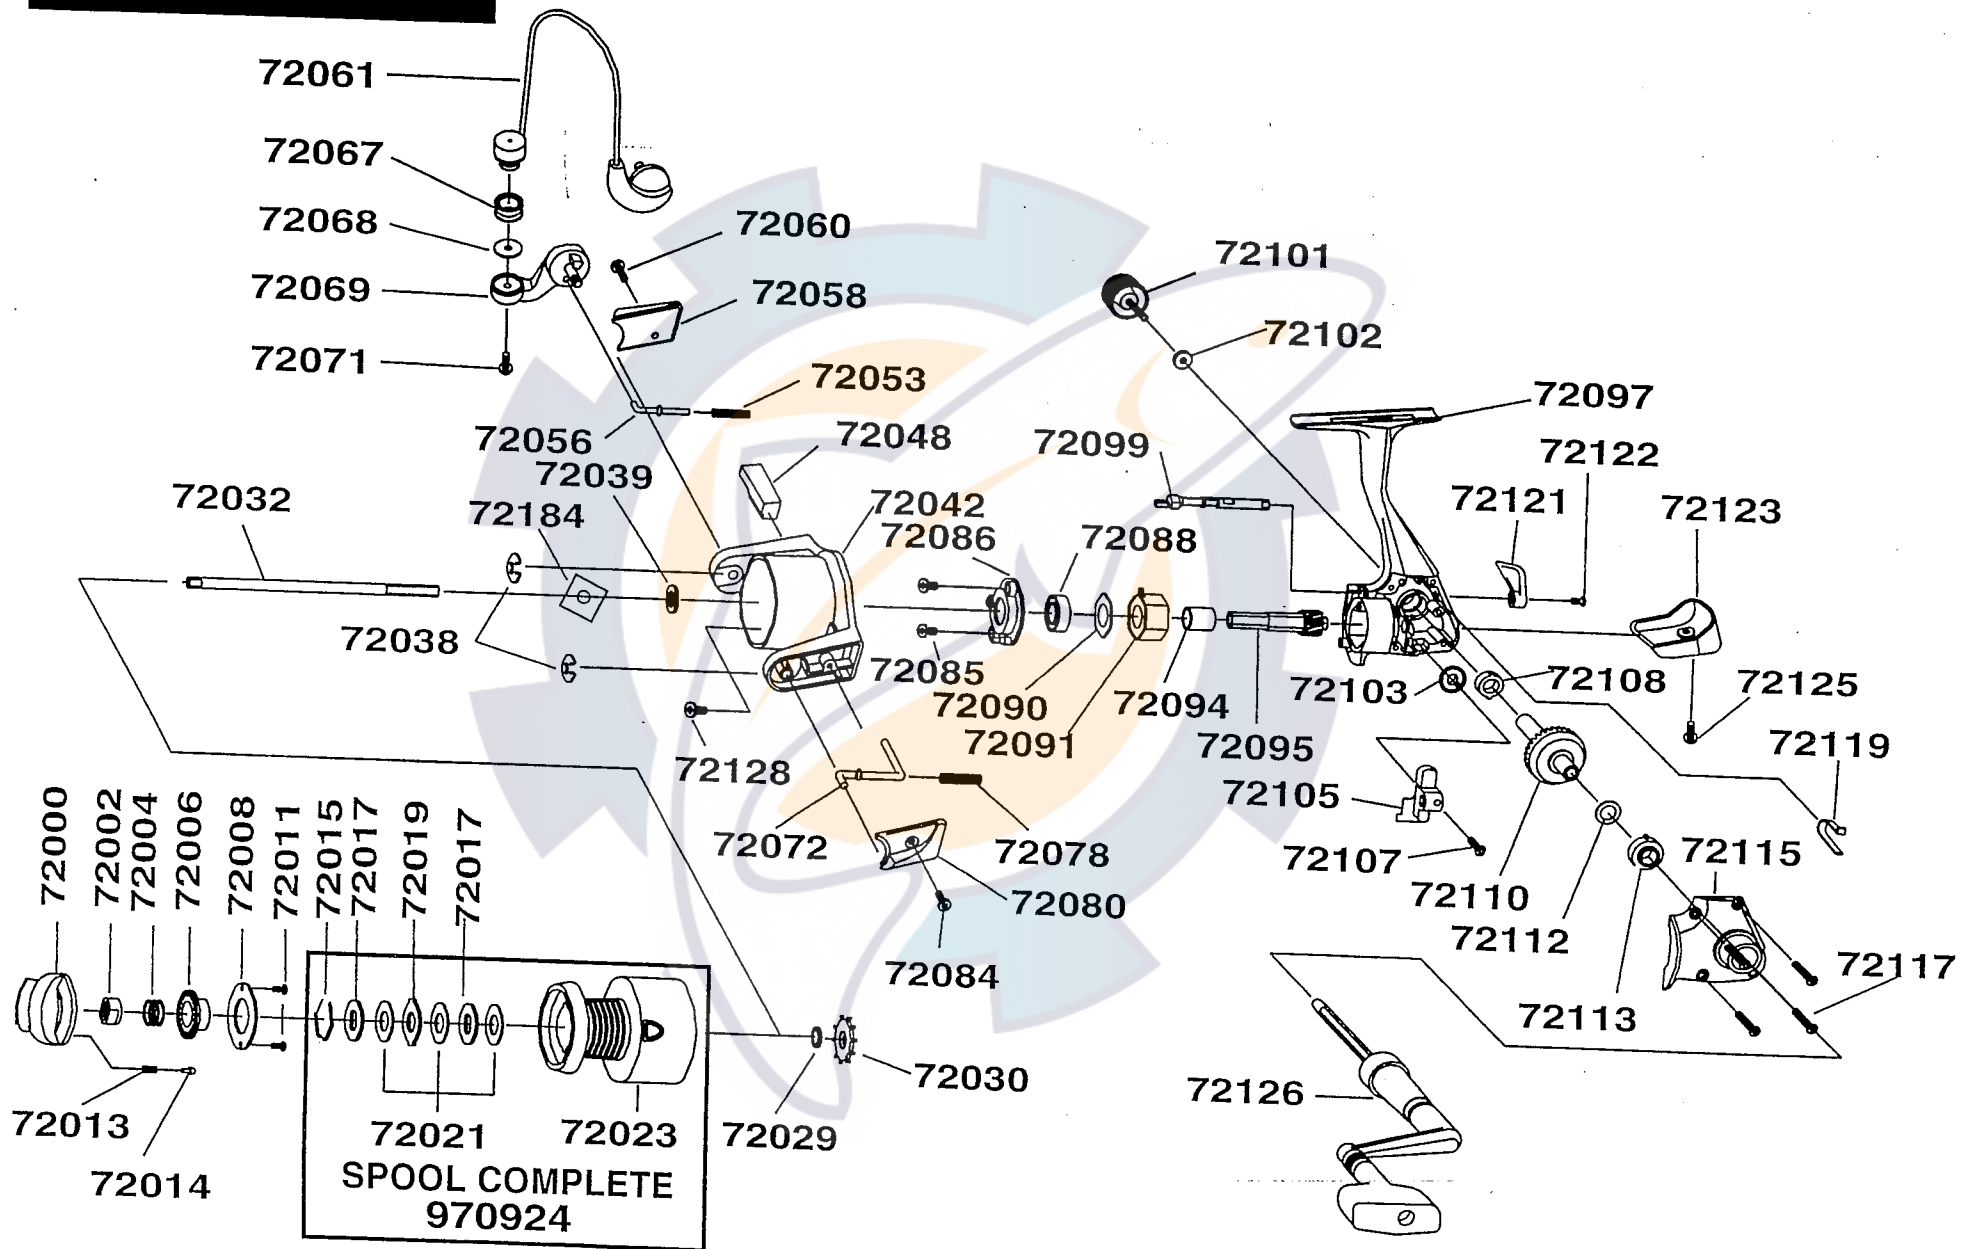

AGENDA

Please specify reel model
and part number when
ordering parts.

Cardinal AG1F 00