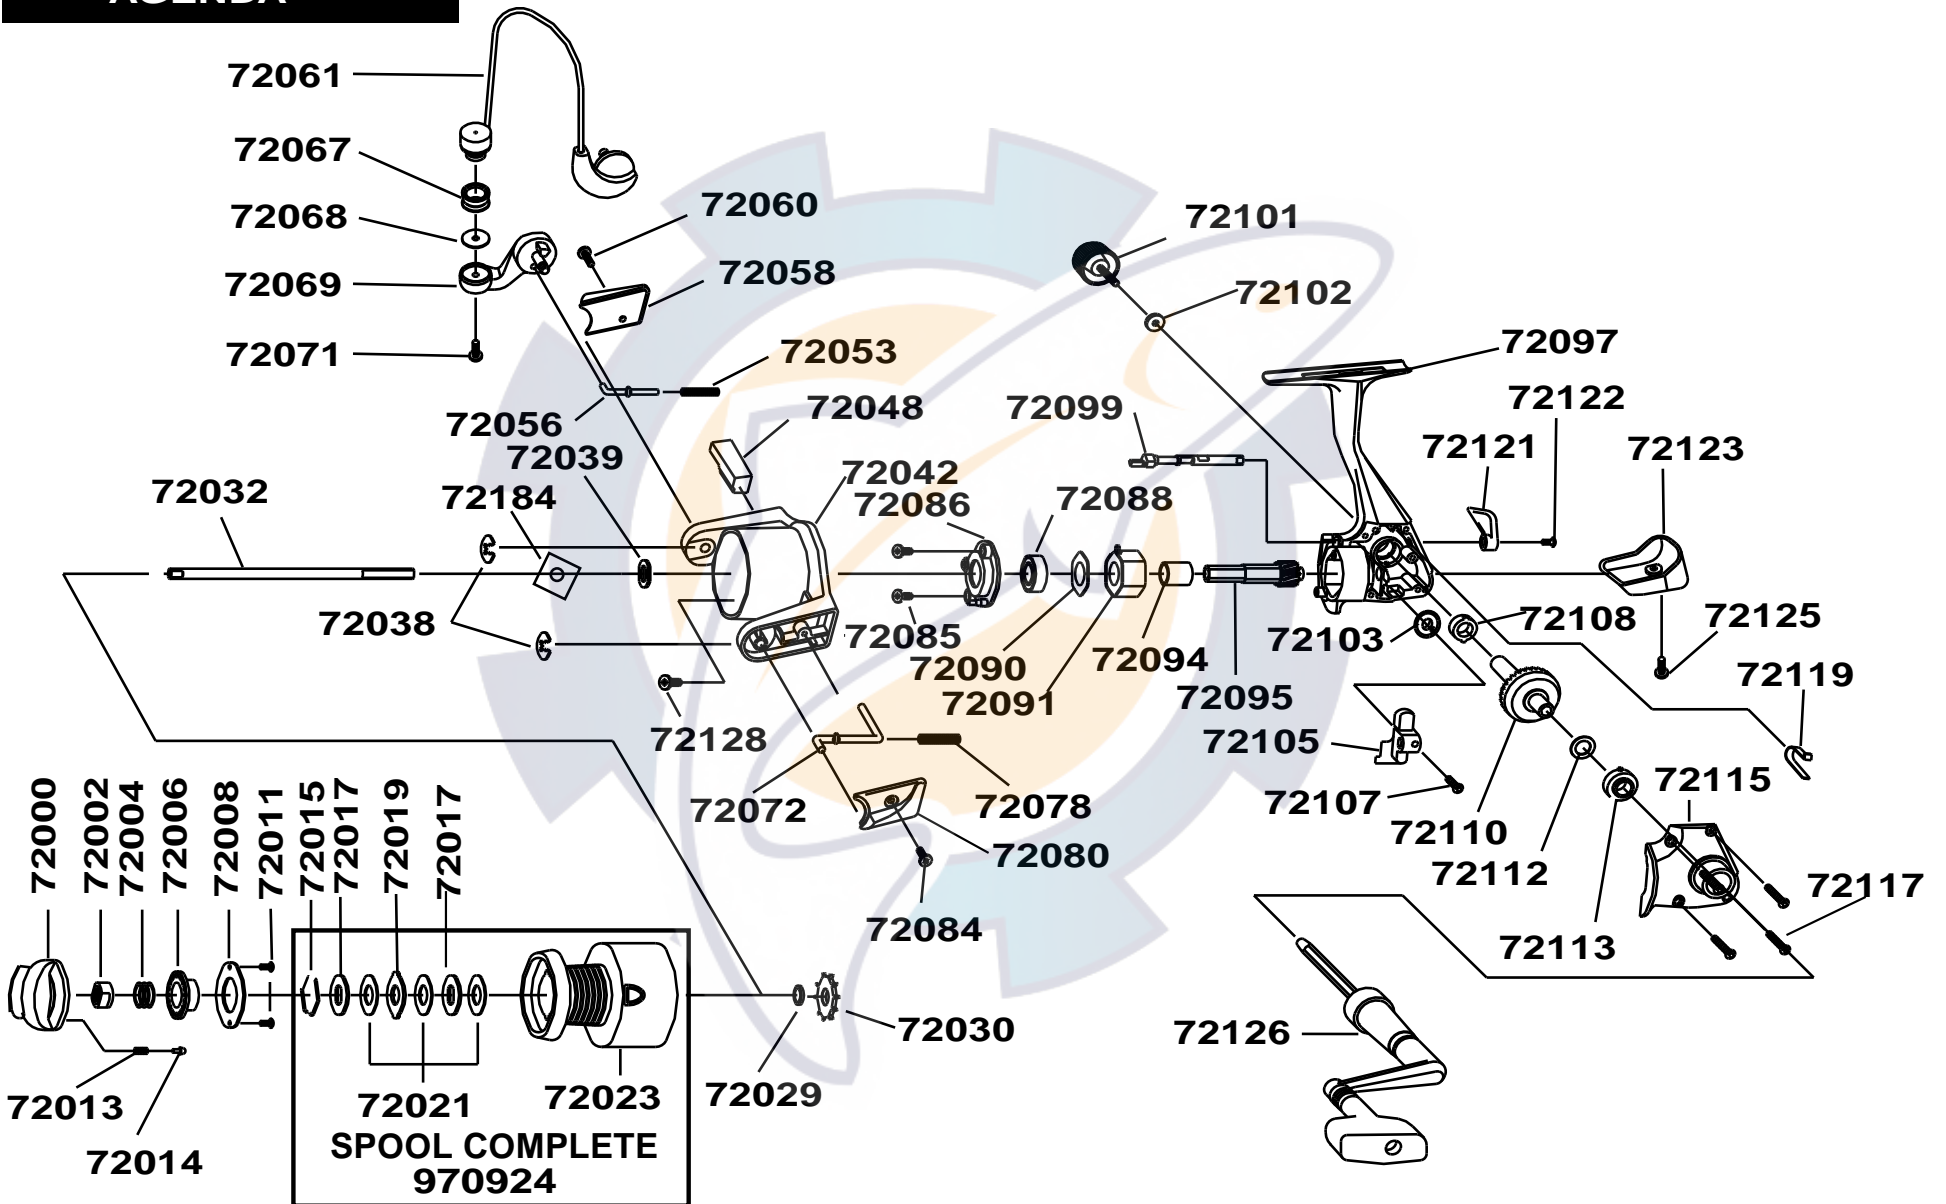

AGENDA

Please specify reel model
and part number when
ordering parts.

Cardinal AG1F 00
755062 **34-15108-1**