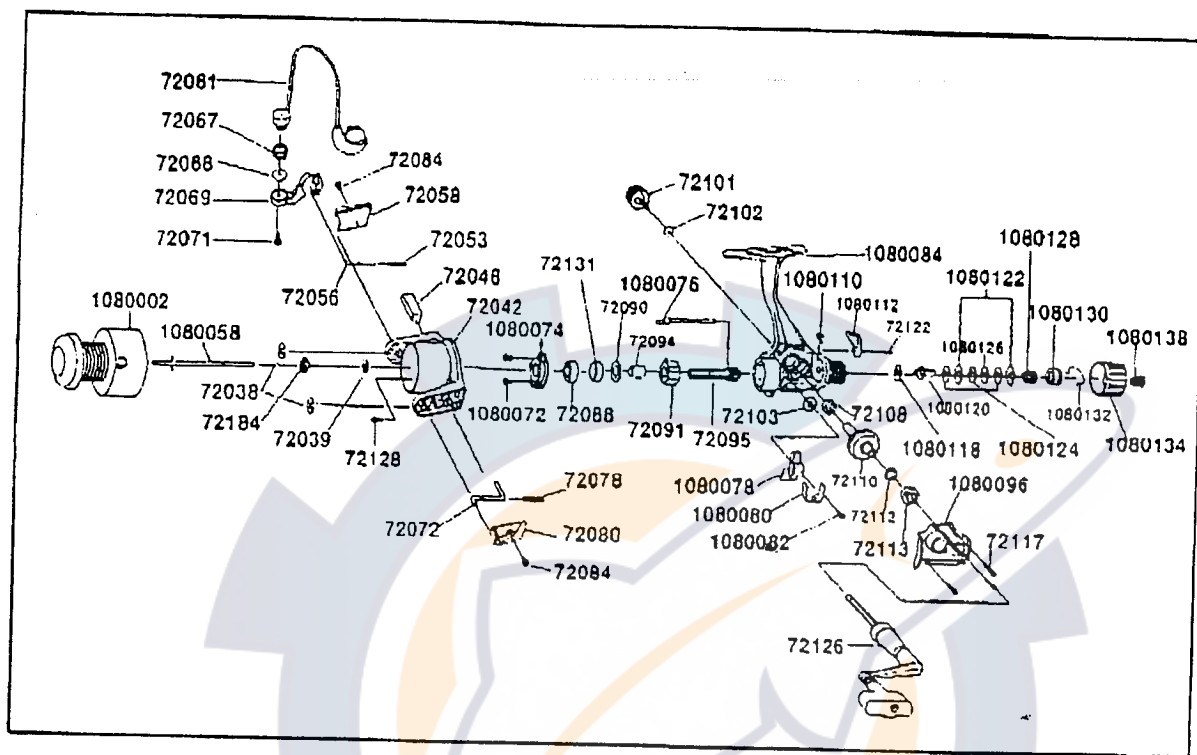

DIAGRAM AG 1 R

PART LIST

PART NO	PART NAME	PART NO	PART NAME	PART NO	PART NAME
1080002	SPool assy	72061	Bail assy	1080110	Stoper lever spring
1080058	Main shaft	72071	Bail screw	72102	Handle sc. cap.wshr.
72038	E-Clip	1080072	Bearing plate screw	72101	Handle sc. cap
72184	Roter-nut	1080074	Bearing plate	1080112	Stoper lever
72039	Roter D washer	72088	Ball bearing	72122	Stoper lever sc.
72128	Roter nut lock screw	72095	Pinion gear	1080118	Drag "E" washer
72042	Roter	1080076	Tail shaft	1080120	Metal
72072	Kick lever	72103	O/S gear	1080122	Drag "A" washer
72078	Kick lever spring	1080078	O/S slider	1080124	Drag "B" washer
72084	Kick lever cover screw	1080080	O/S slider retainer	1080126	Drag "D" washer
72080	Kick lever cover	1080082	O/S slider screw	1080128	Drag spring
72048	Roter balance	1080084	Body	1080130	Drag nut
72056	Bail spring shaft	72108	Body bushing	1080132	Back claw spring
72053	Bail spring	72110	Drive gear	1080134	Rear drag cap
72058	Bail spring cover	72112	Adj washer	1080138	Rear drag cap sc.
72084	Bail sp. cvr. sc.	72113	Body cvr. ball bearing	72091	One way clutch
72069	Arm lever	1080096	Body cover	72094	One way clutch bush
72068	Bail washer	72117	Body cvr. sc.	72090	Bearing washer
72067	Line roller	72126	Handle assy	72131	B/Bearing bush