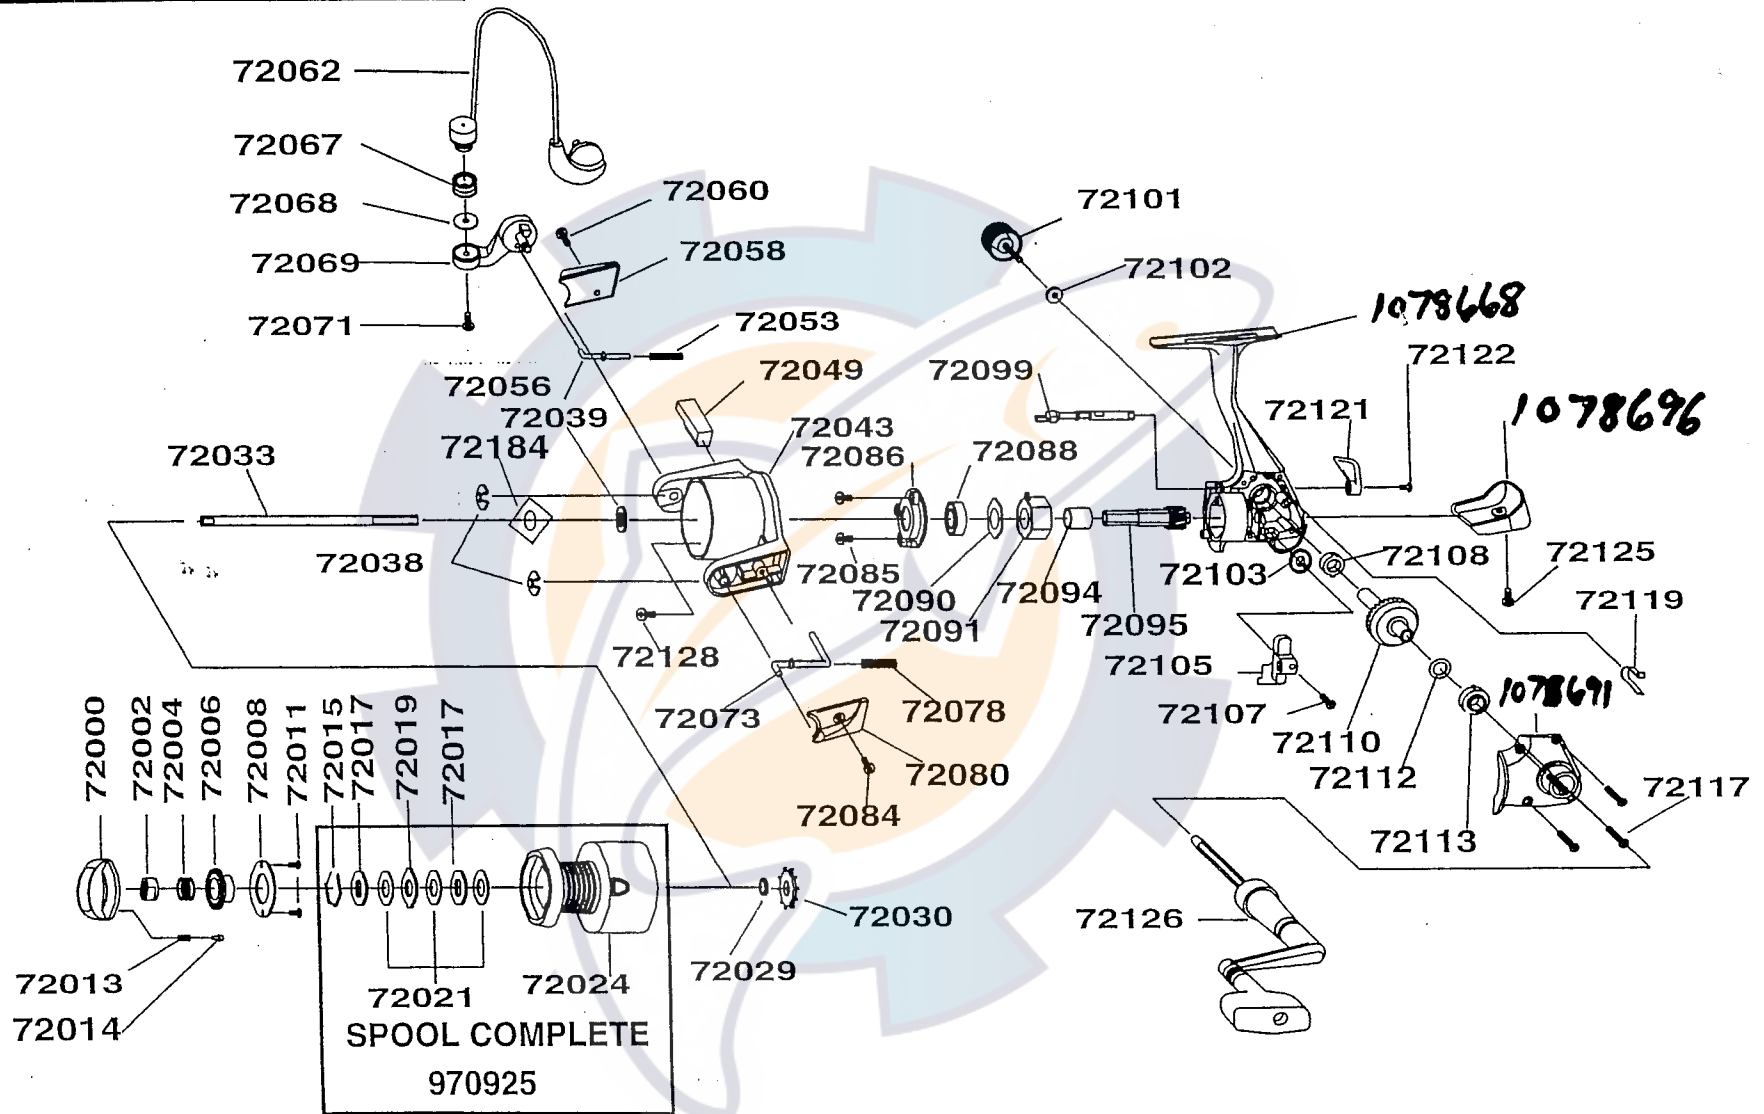

AGENDA

Please specify reel model and part number when ordering parts.

Cardinal AG2F 00
New style - Body shape by Bodycap
Bulges out old style is straight cut.