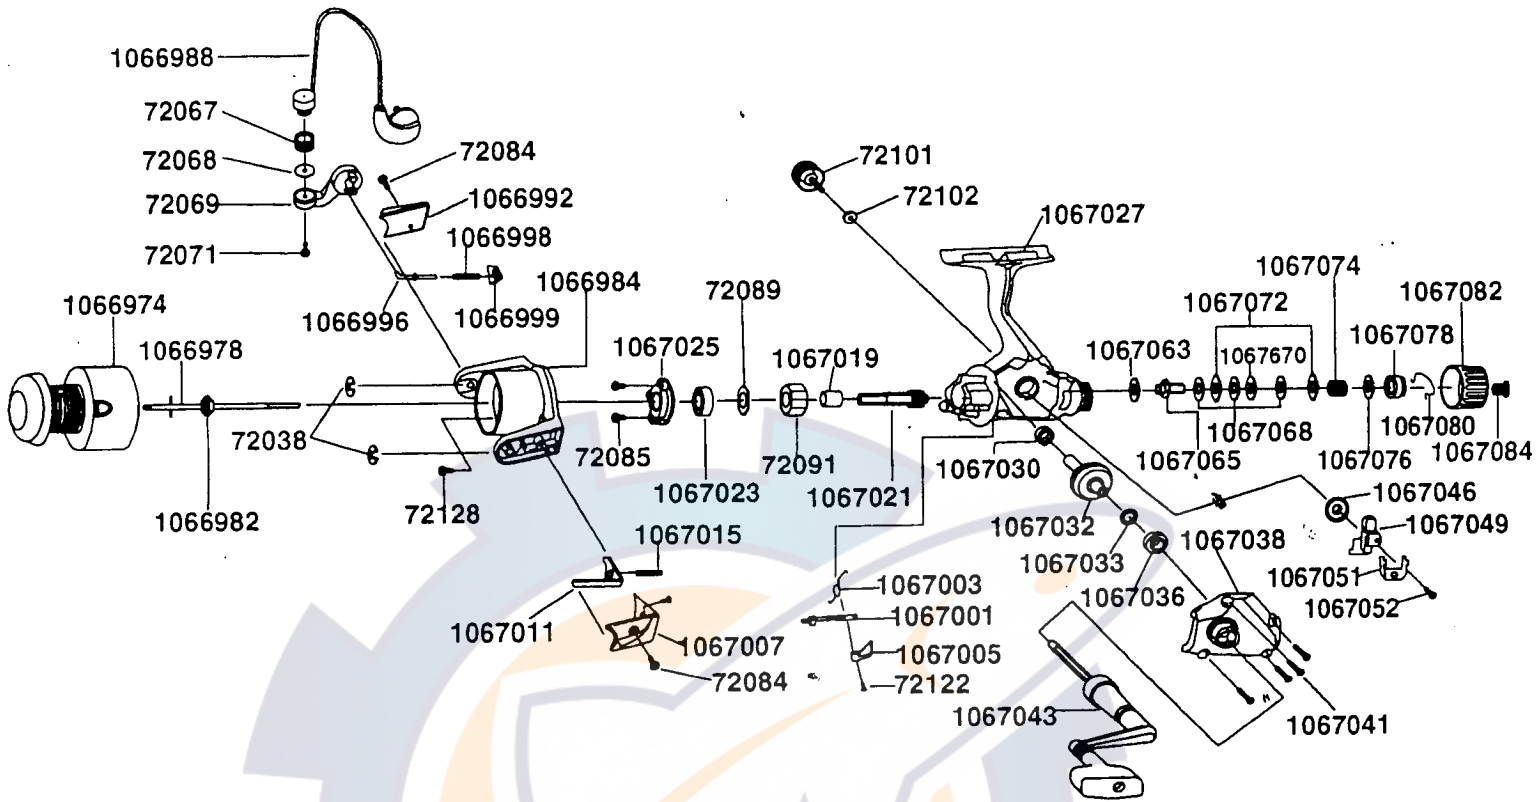

**DIAGRAM**

Please specify reel model and part number when ordering parts.

**AGENDA AG2R**

PART NO	PART NAME	PART NO	PART NAME	PART NO	PART NAME
1066974	SPOOL ASS'Y	72084	ROTOR COVER SCREW	1067043	HANDLE ASS'Y
1066978	MAIN SHAFT ASS'Y	1067007	KICK LEVER COVER	1067046	O/S GEAR
1066982	ROTOR NUT	1067011	KICK LEVER	1067049	O/S SLIDER
72038	E-CLIP	1067015	KICK LEVER SPRING	1067051	O/S SLIDER RETAINER
1066984	ROTOR	72091	ONE WAY CLUTCH	1067052	O/S RETAINER SCREW
72038	E-CLIP	1067019	CLUTCH BUSHING	1067063	DRAG 'E' WASHER
72071	BAIL SCREW	1067021	PINION GEAR	1067065	METAL
72069	ARM LEVER	1067023	BEARING	1067068	DRAG 'B' WASHER
72068	LINE ROLLER WASHER	72089	BEARING WASHER	1067070	DRAG 'D' WASHER
72067	LINE ROLLER	1067025	BEARING PLATE	1067072	DRAG 'A' WASHER
1066988	BAIL ASS'Y	72085	BEARING PLATE SCREW	1067074	DRAG SPRING
1066992	BAIL SPRING COVER	1067027	BODY	1067076	DRAG ADJ. WASHER
72084	ROTOR COVER SCREW	72102	HANDLE SCREW CAP WASHER	1067078	DRAG NUT
1066996	BAIL SPRING SHAFT	72101	HANDLE SCREW CAP	1067080	BACK CLICK SPRING
1066998	BAIL SPRING	1067030	BODY BUSHING	1067082	REAR DRAG CAP
1066999	SPRING HOLDER	1067032	DRIVE GEAR	1067084	DRAG CAP SCREW
1067001	LEVER SHAFT	1067033	DRIVE GEAR ADJ. WASHER	72128	ROTOR NUT LOCK SCREW
1067003	LEVER SPRING	1067036	BODY COVER BALL BEARING		
1067005	ARM LEVER	1067038	BODY COVER		
72122	ARM LEVER SCREW	1067041	BODY COVER SCREW		