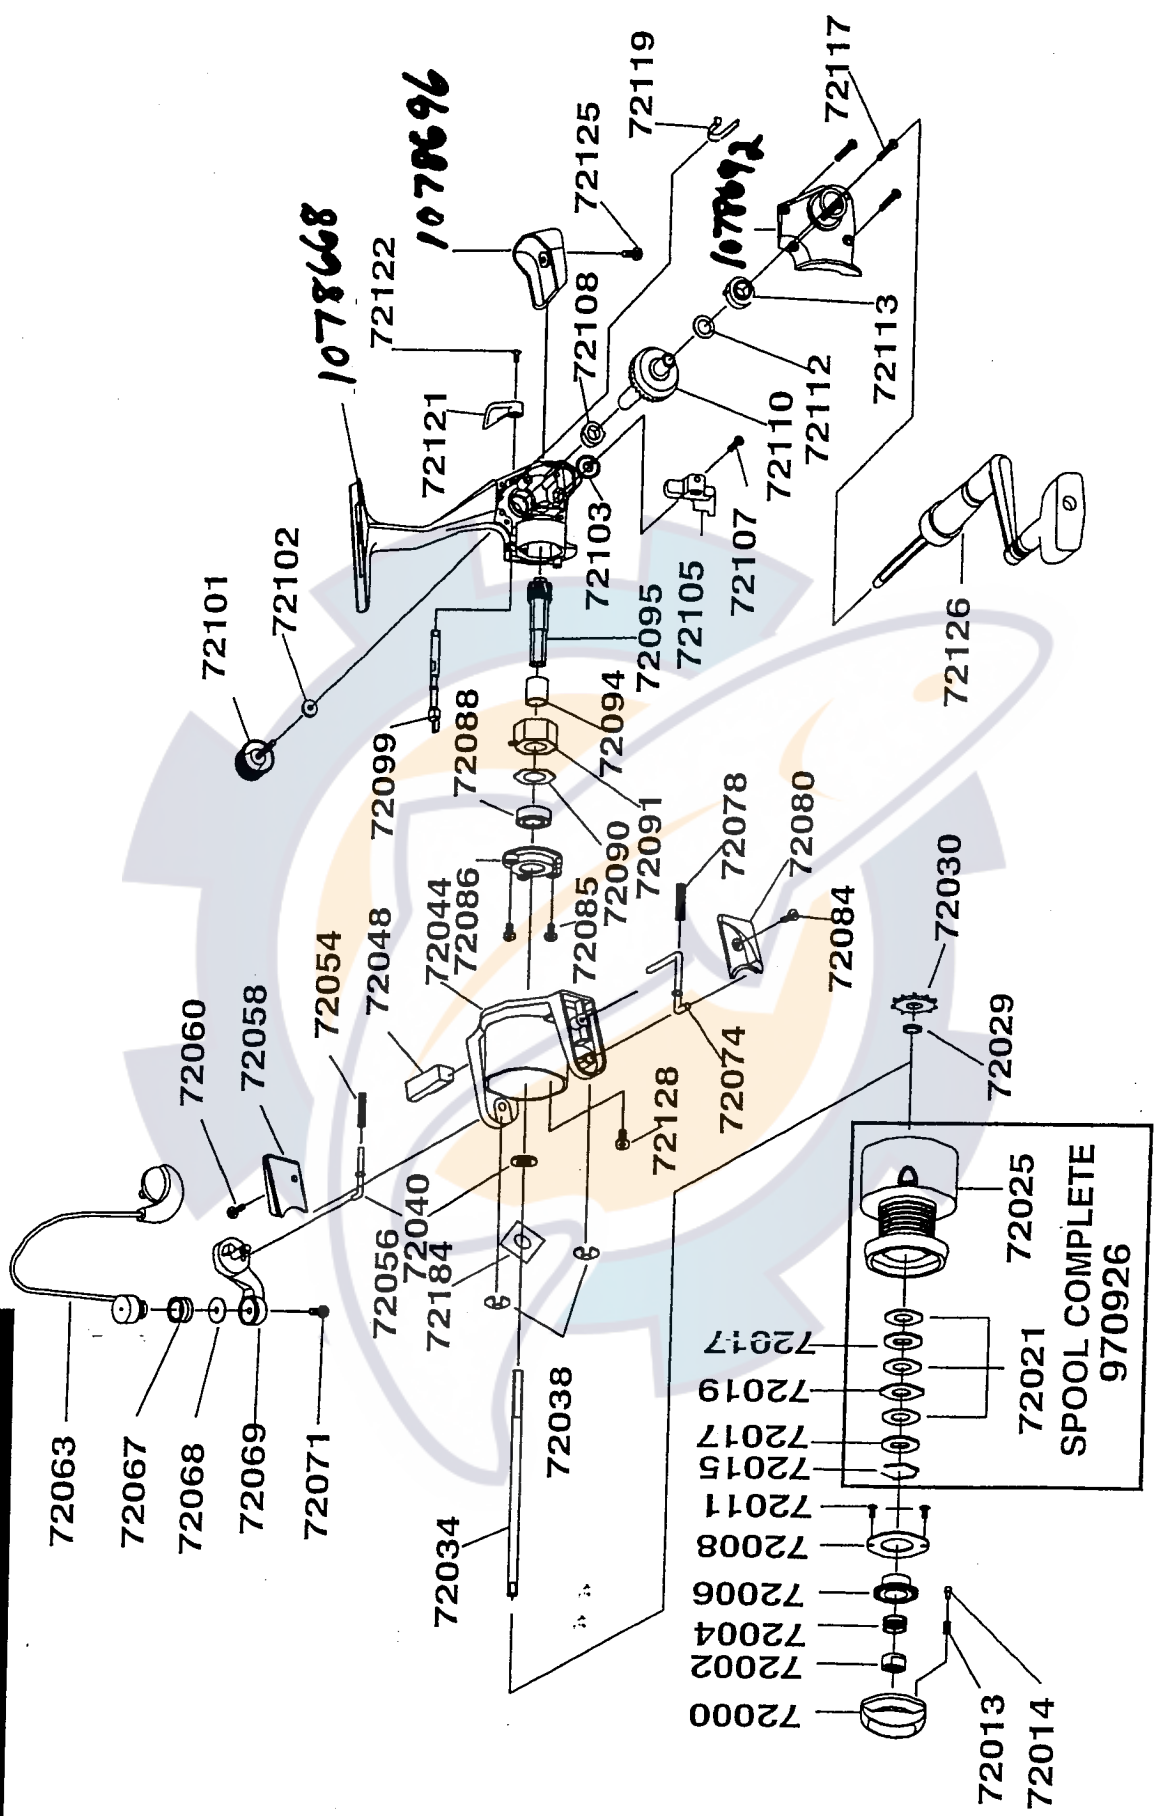

AGENDA

Please specify reel model and part number when ordering parts.

Cardinal AG3F 00

New Style - Body shape by Body Car
Bulges out old style is Straight Cut