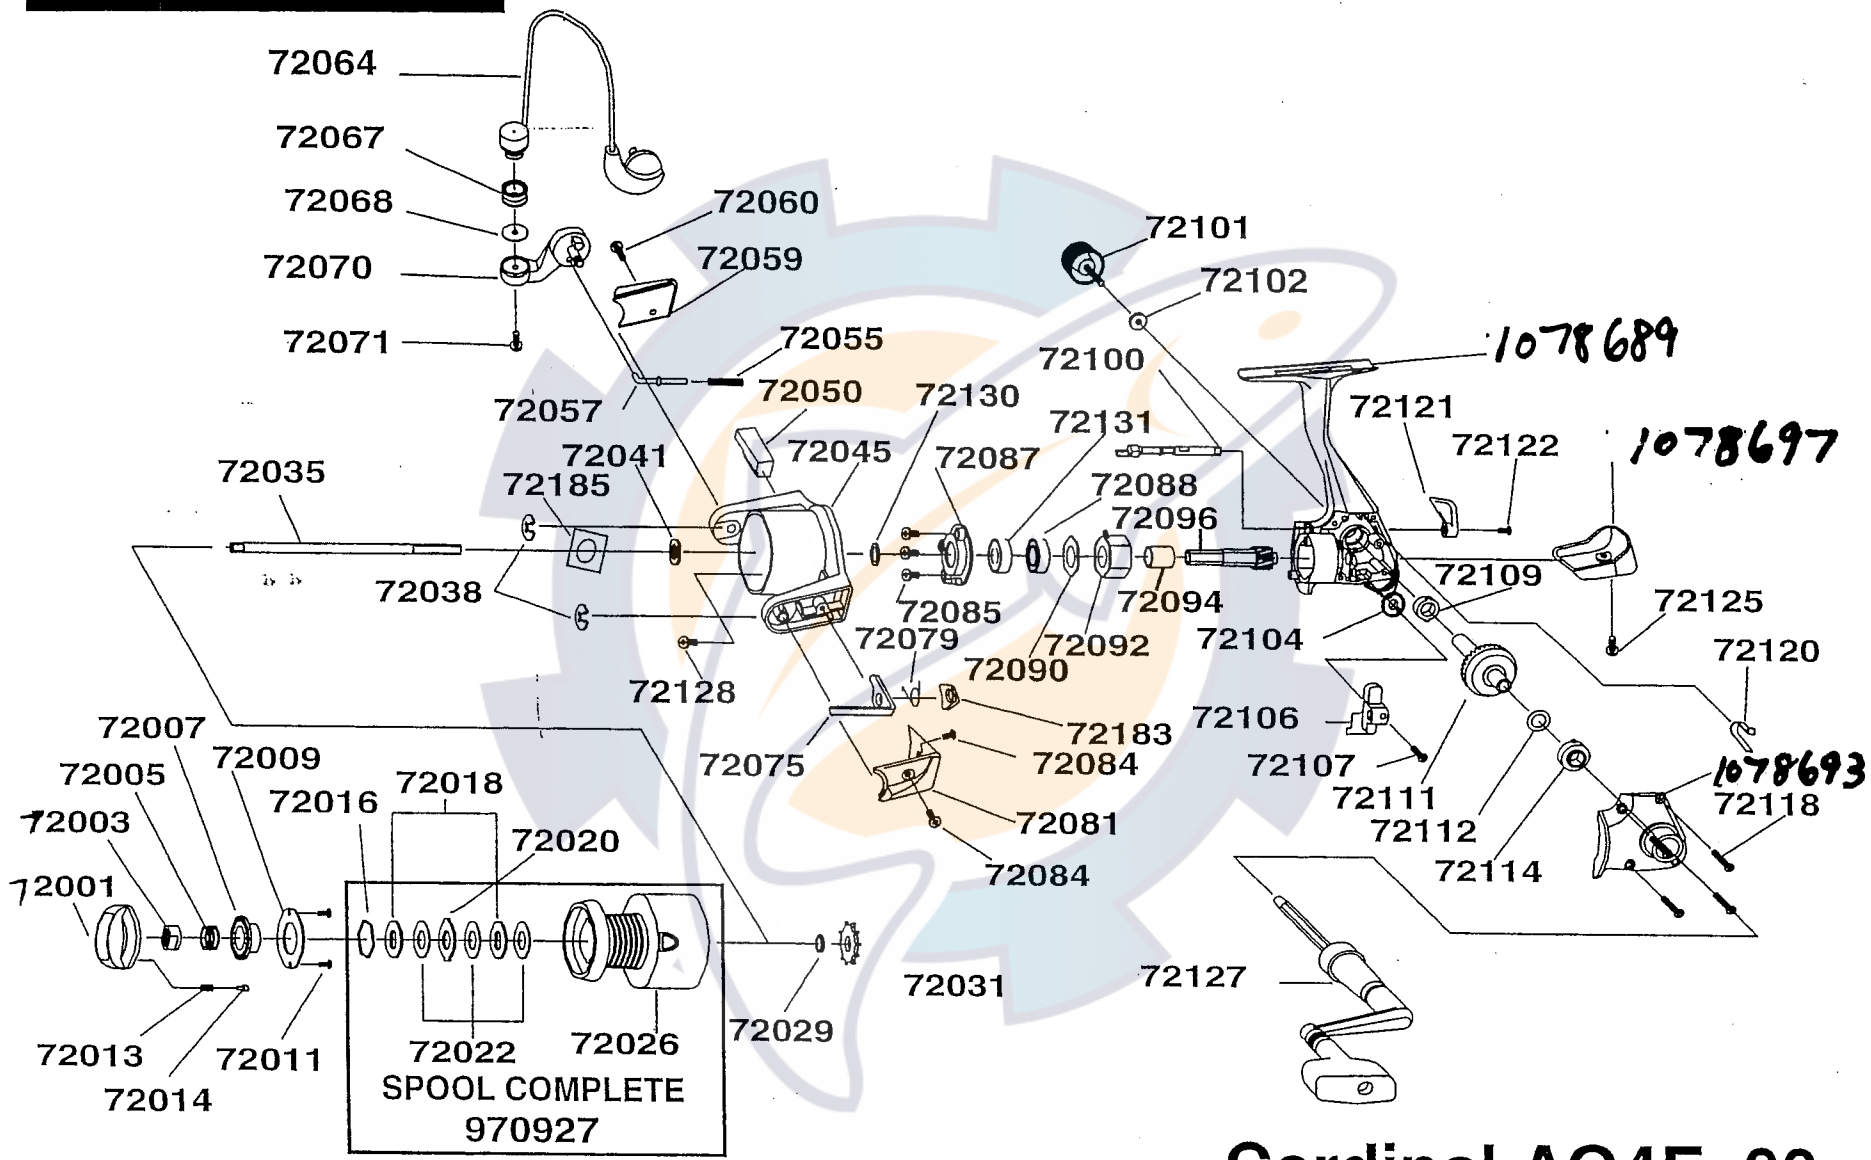

AGENDA

Please specify reel model and part number when ordering parts.

Cardinal AG4F 00
Newstyle - Body Shape by Body Cap
Rules out old style is straight cut.