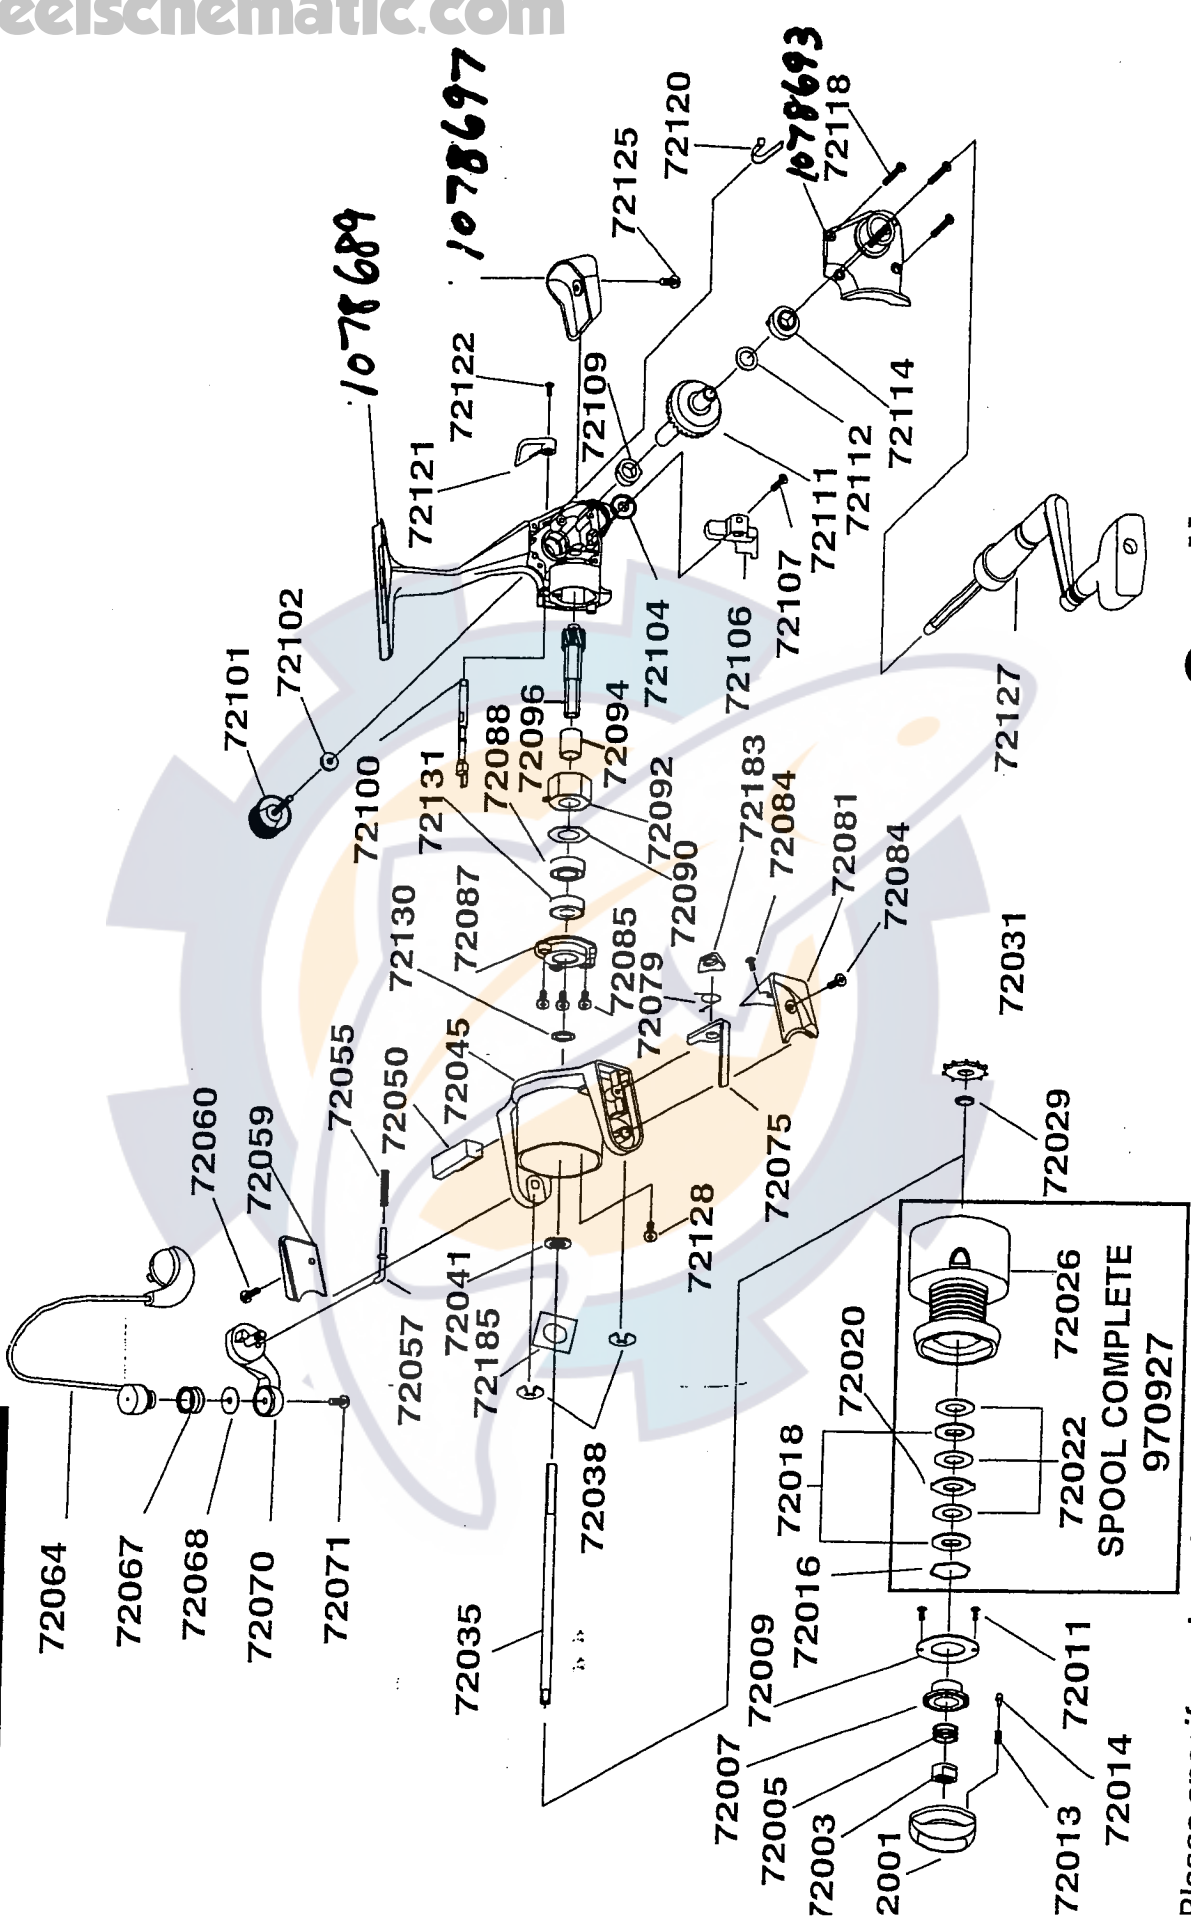

AGENDA

Cardinal AG4F 00
New style - Body Shape by Body cap
Bulges out old style is straight cut.

Please specify reel model and part number when ordering parts.