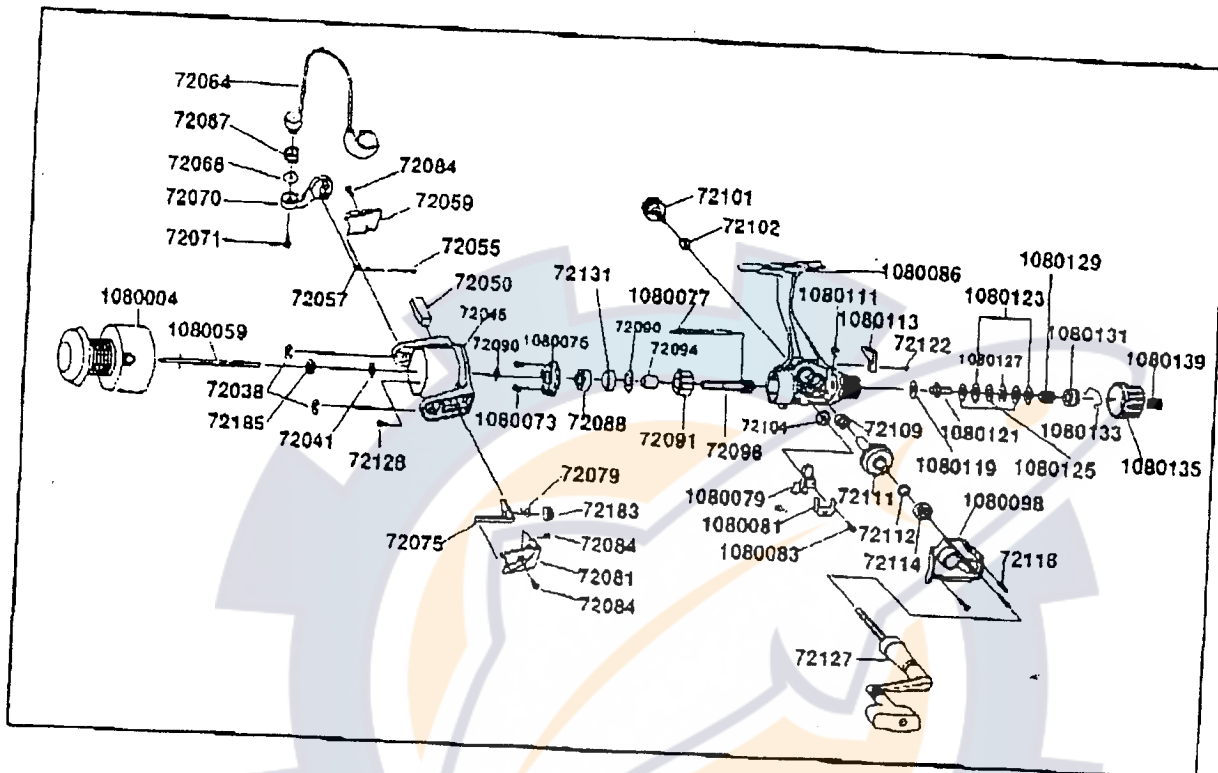

**DIAGRAM** AG 4R

**PART LIST**

PART NO	PART NAME	PART NO	PART NAME	PART NO	PART NAME
1080004	SPool assy	72067	Line roller	1080111	Stoper lever spring
1080059	Main shaft	72064	Bail assy	72102	Handle sc. cap.wshr.
72038	E-Clip	72071	Bail screw	72101	Handle sc. cap
72185	Roter-nut	1080073	Bearing plate screw	1080113	Stoper lever
72041	Roter D washer	1080075	Bearing plate	72122	Stoper lever sc.
72128	Roter nut lock screw	72088	Ball bearing	1080119	Drag "E"washer
72045	Roter	72096	Pinion gear	1080121	Metal
72075	Kick lever	1080077	Tail shaft	1080123	Drag "A"washer
72079	Kick lever spring	72104	O/S gear	1080125	Drag "B"washer
72183	Kick lever plate	1080079	O/S slider	1080127	Drag "D"washer
72084	Kick lever screw	1080081	O/S slider retainer	1080129	Drag spring
72084	Kick lever cover screw	1080083	O/S slider screw	1080131	Drag nut
72081	Kick lever cover	1080086	Body	1080133	Back claw spring
72050	Roter balance	72109	Body bushing	1080135	Rear drag cap
72057	Bail spring shaft	72111	Drive gear	1080139	Rear drag cap sc.
72055	Bail spring	72112	Adj washer	72091	One way clutch
72059	Bail spring cover	72114	Body cvr. ball bearing	72094	One way clutch bush
72084	Bail sp. cvr. sc.	1080098	Body cover	72090	Bearing washer
72070	Arm lever	72118	Body cvr. sc.	72131	B/Bearing bush
72068	Ball washer	72127	Handle assy		