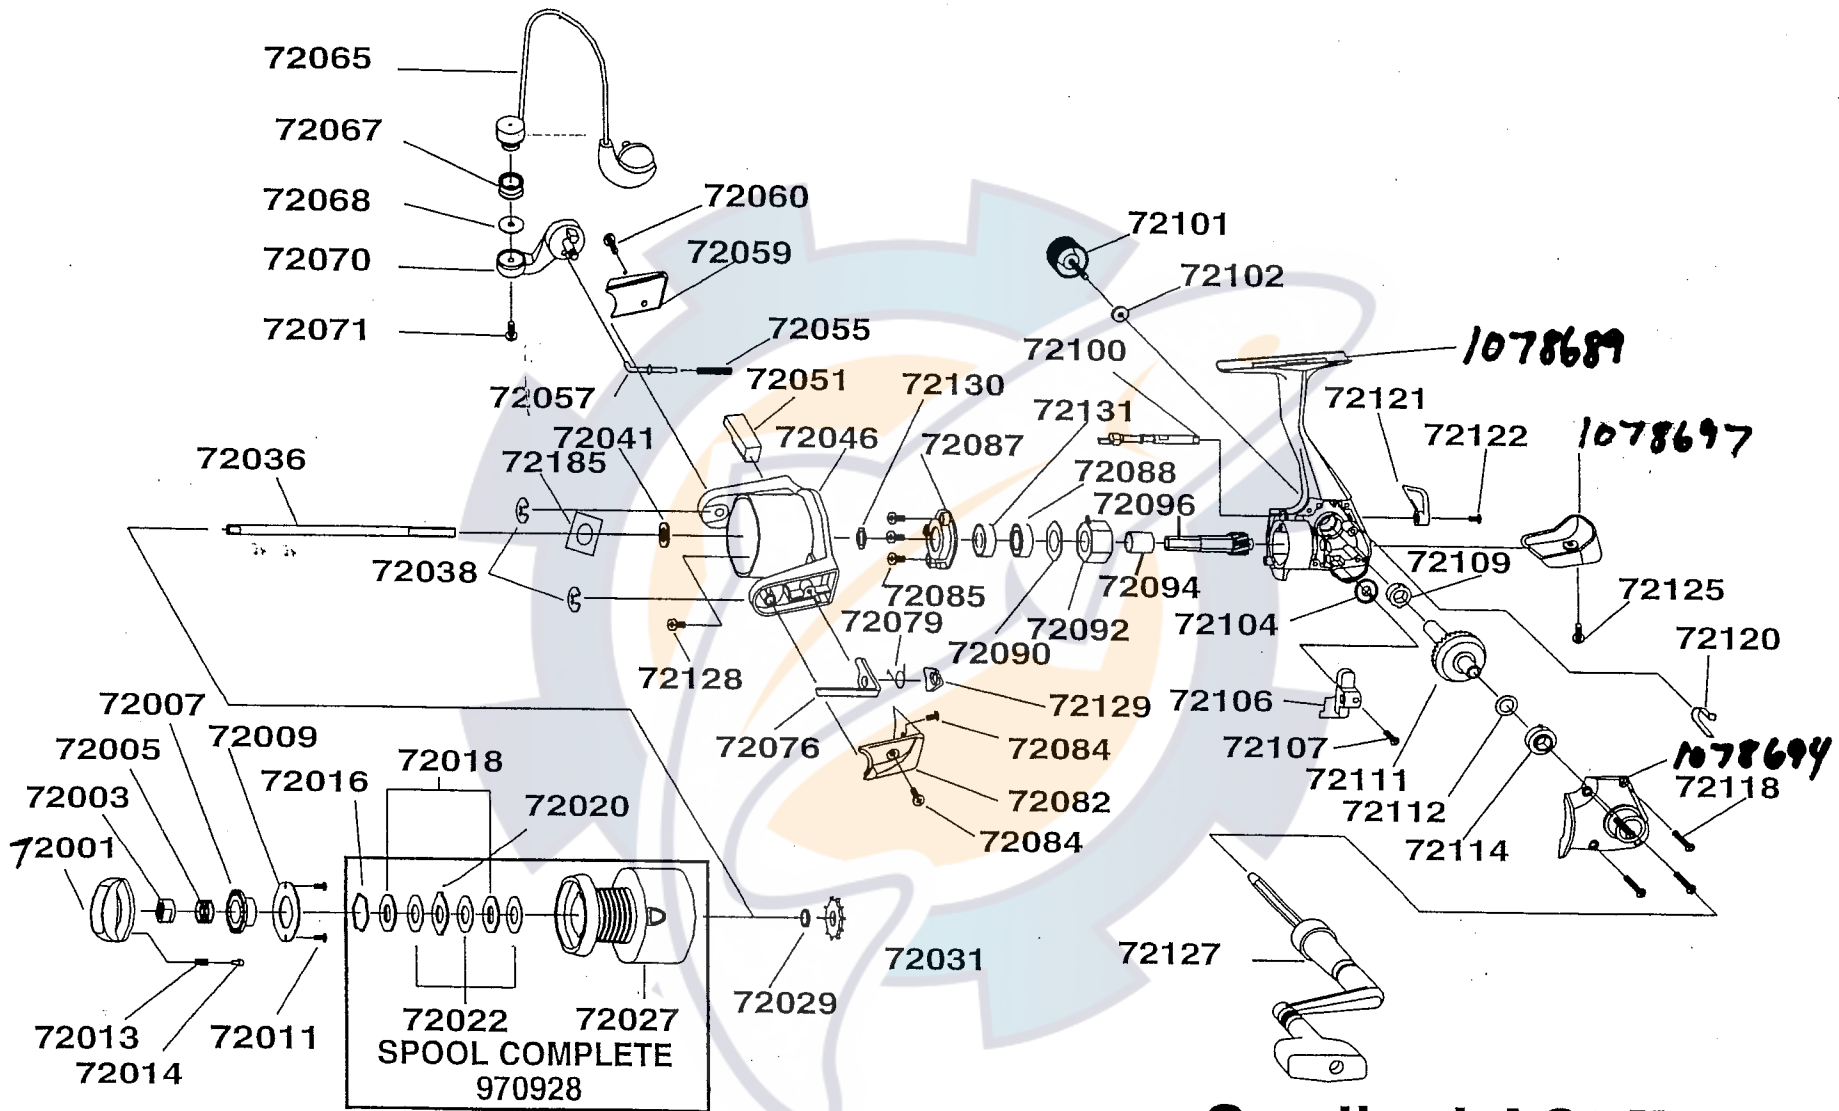

**AGENDA**

Please specify reel model and part number when ordering parts.

# Cardinal AG5F 00

*New style- Body shape by Bodycap  
R..laps out old style is straight cut*