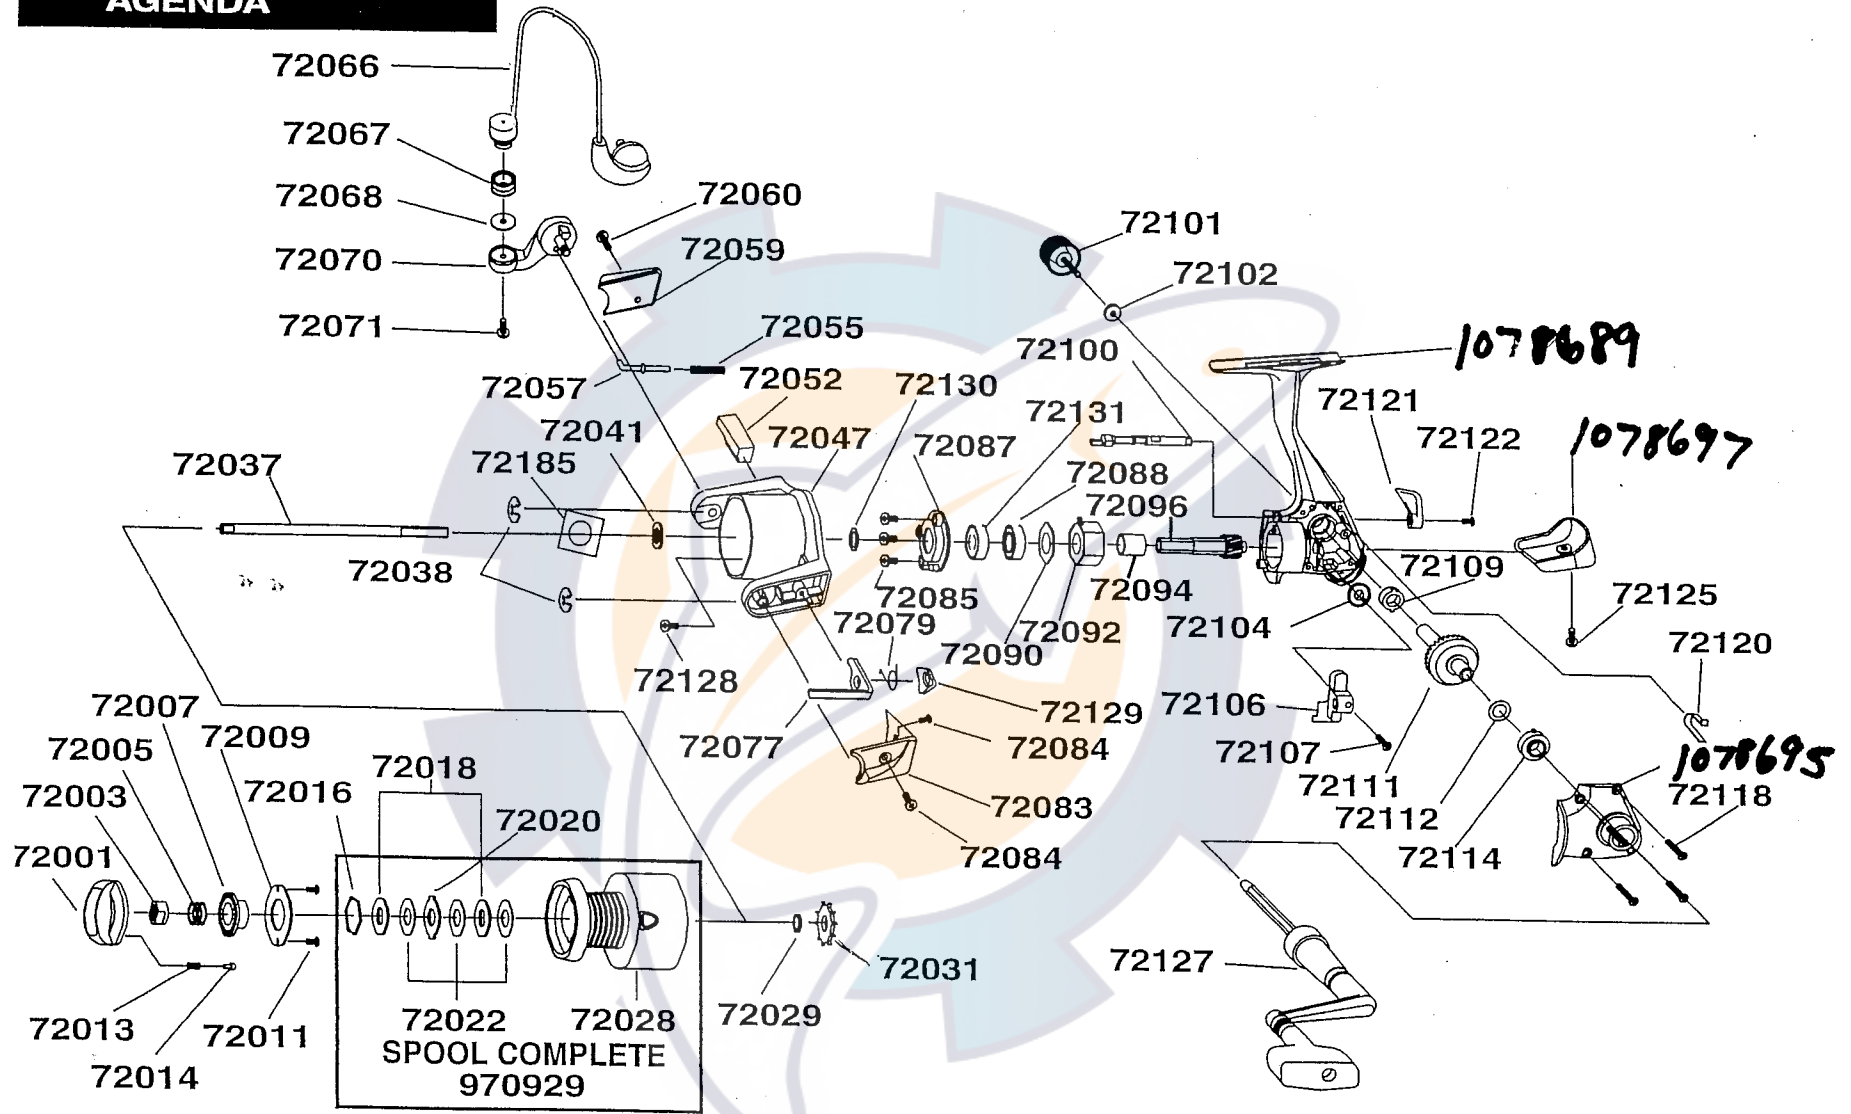

AGENDA

Please specify reel model and part number when ordering parts.

Cardinal AG6F 00

*New style - Body shape by Body cap
Reel as per old style to start with cut.*