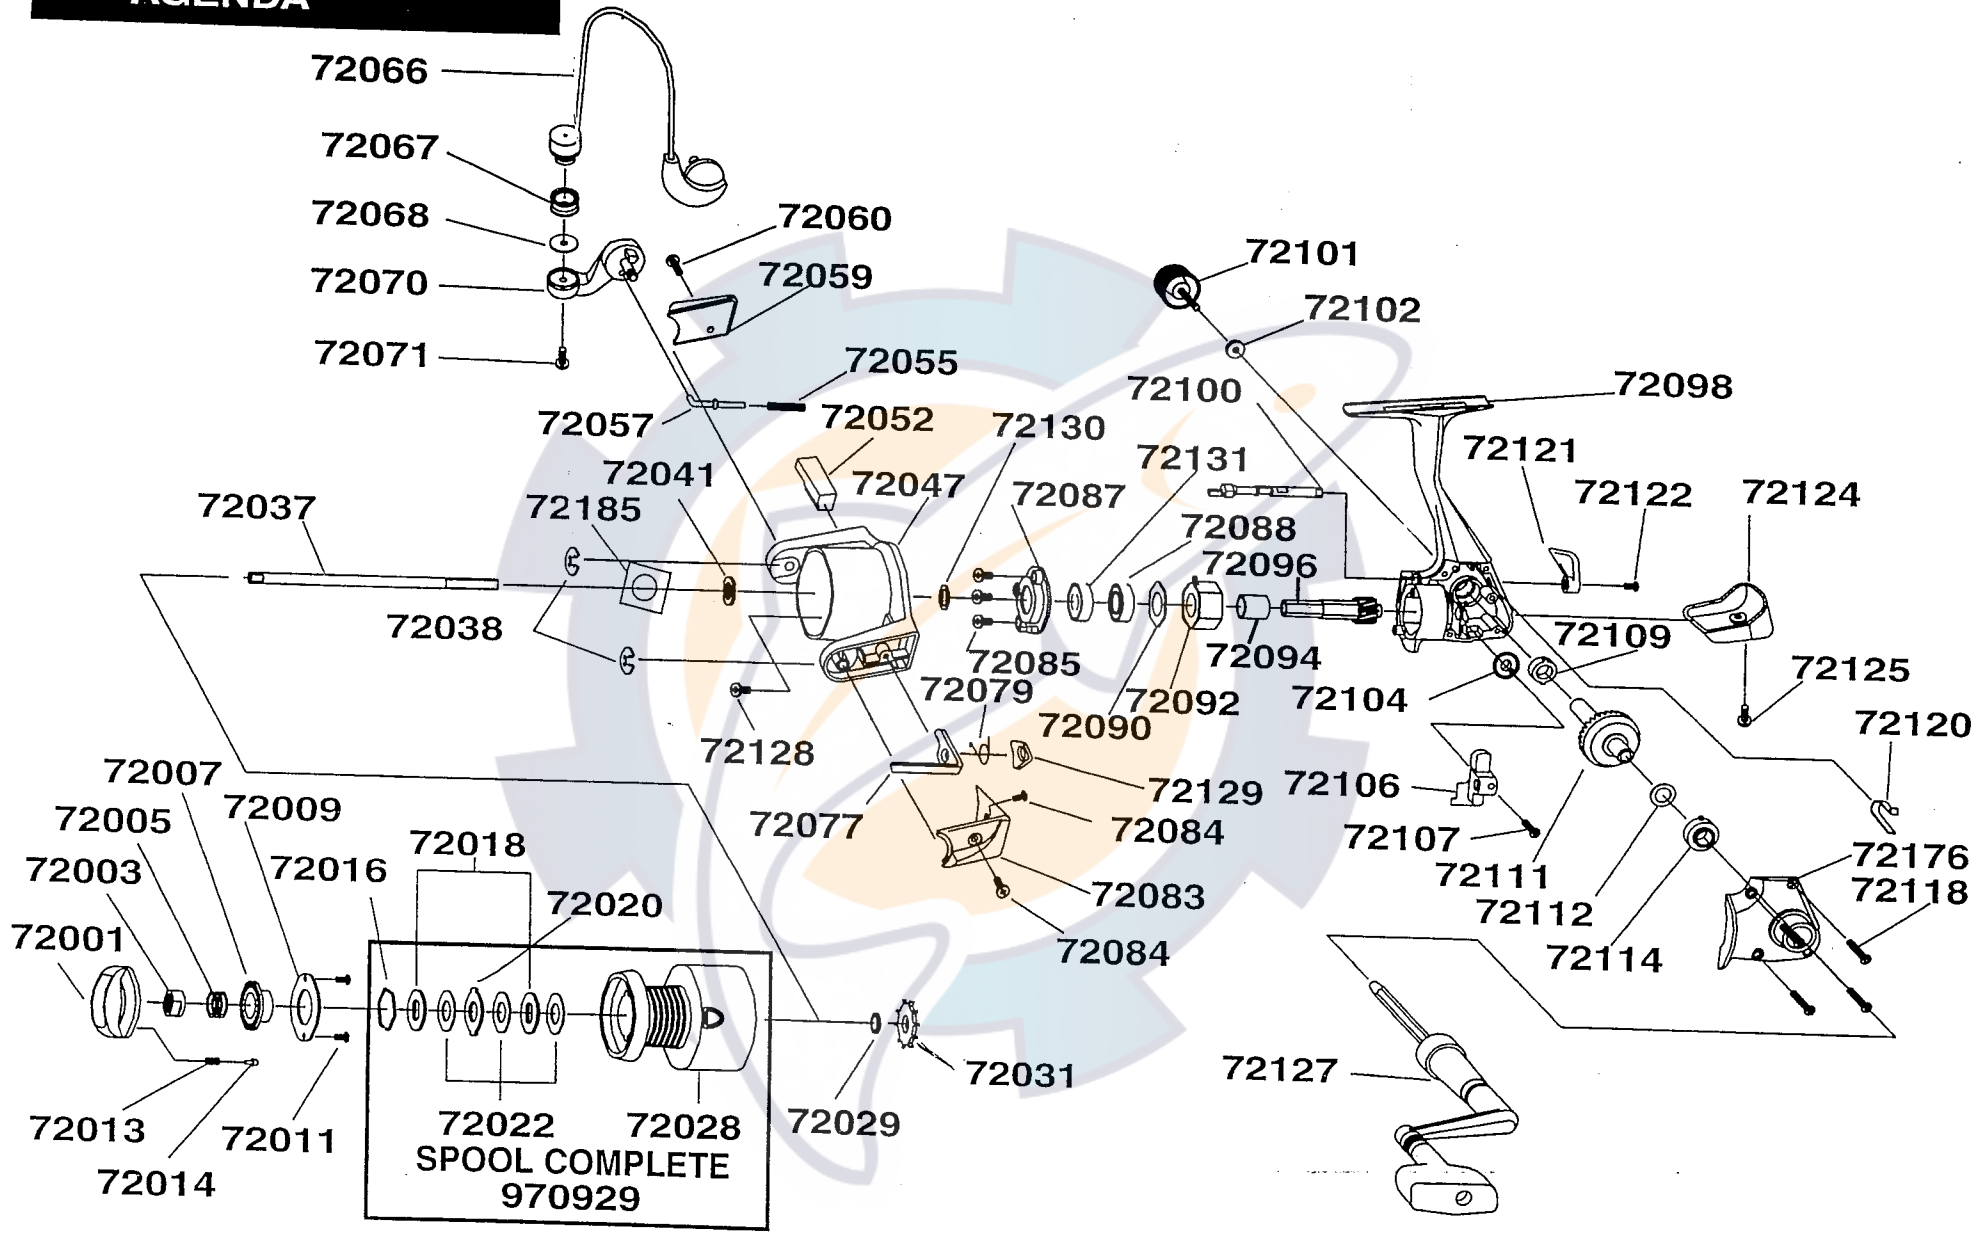

AGENDA

Please specify reel model
and part number when
ordering parts.

Cardinal AG6F 00
755116 34-15113-0