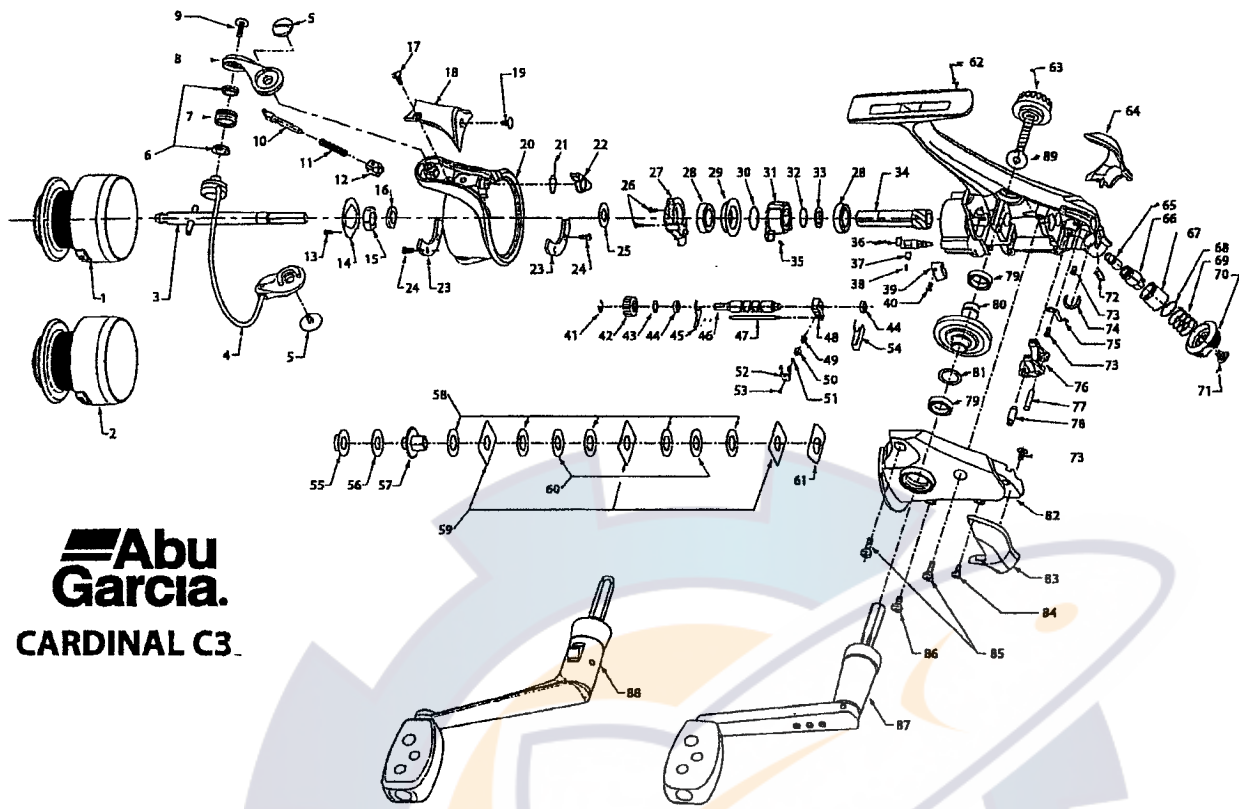

EXPLODED VIEW

**Abu Garcia.**  
CARDINAL C3.

PARTS LIST

ALTERNATIVE HANDLE NOT INCLUDED. PLEASE CALL SERVICE DEPARTMENT FOR AVAILABILITY

KEY #	ENGLISH NAME	PARTS #	KEY #	ENGLISH NAME	PARTS #	KEY #	ENGLISH NAME	PARTS #
1	ALUMINUM SPOOL ASS'Y	1115017	31	ONE WAY CLUTCH ASS'Y	1114313	60	KEYED DRAG WASHER	1115120
2	GRAPHITE SPOOL ASS'Y	1115018	32	TEFLON WASHER	9181227	61	DRAG SPRING WASHER	1115121
3	MAIN SHAFT ASS'Y	1115089	33	SPACER	1115103	62	FRAME	1115122
4	BAIL WIRE ASS'Y	1115090	34	PINION	1115104	63	LOCK SCREW	1115425
5	TRIP BRACKET SCREW	1115091	35	LEVER SPRING	1083466	64	RIGHT BODY CAP	1115123
6	LINE ROLLER BUSHING	1083540	36	ANTI-REVERSE STEM	1115105	65	DRAG PLUNGER	1115124
7	LINE ROLLER	1115424	37	ANTI-REVERSE STEM PISTON	1083512	66	DRAG PLUNGER SLEEVE	1115125
8	BAIL BRACKET	1115092	38	CLICK PISTON SPRING	9085072	67	DRAG BUSHING	1116389
9	LINE ROLLER SCREW	9182748	39	ANTI-REVERSE LEVER	1115106	68	WASHER	1116595
10	TRIP PLUNGER	1115093	40	ANTI-REVERSE SCREW	1086688	69	DRAG KNOB SPRING	1117155
11	PLUNGER SPRING	1115094	41	E RING	9085993	70	DRAG KNOB	1115126
12	TRIP PLUNGER HOLDER	1115095	42	SHUTTLE SCREW GEAR	1115107	71	DRAG KNOB SCREW	1115127
13	FIXING SCREW	1115728	43	WASHER	1115770	72	HOLE PLUG DECAL	1115128
14	LOCK WASHER	1105034	44	6X3X2 BALL BEARING	9181835	73	BODY CAP SCREW	1115129
15	ROTOR NUT	1083529	45	SHUT-SCREW FRONT RETAINER	1115108	74	SPACER	1115130
16	ROTOR WASHER	1083531	46	SHUTTLE SCREW	1115109	75	DRAG BUTTON CLICK	1115131
17	2X5 SCREW	1115096	47	LEVEL WIND SLIDING PIN 'A'	1115110	76	DRAG LEVER	1115132
18	BAIL ARM COVER	1115097	48	LEVEL WIND BRACKET	1115111	77	DRAG PLUNGER PIN	1115133
19	TRIP LEVER SCREW	1094104	49	PILOT GUIDE	1117153	78	DRAG LEVER SHAFT	1115134
20	ROTOR	1115098	50	PILOT GUIDE BUSHING	1117154	79	12X8X2.5 BALL BEARING	9089764
21	TRIP LEVER SPRING	1115099	51	HOLDER WASHER	9182481	80	DRIVE GEAR	1115135
22	TRIP LEVER	1115100	52	MAIN SHAFT RETAINER	1115112	81	WASHER	1114315
23	COUNTER WEIGHT	1115101	53	1.4X3 SCREW	1115113	82	COVER PLATE DECAL	1115136
24	2X4 SCREW	1114316	54	SHUT-SCREW REAR RETAINER	1115114	83	LEFT BODY CAP	1115137
25	WASHER	9086175	55	BUSHING	1115115	84	2X5 SCREW	1111852
26	2.6X8 SCREW	9086176	56	FIBER DRAG WASHER	1115116	85	2.6X8 SCREW	1115138
27	BEARING COVER	1115102	57	DRAG CLICK RATCHET	1115117	86	2.6X5 SCREW	1111840
28	13X7X3 BALL BEARING	1083490	58	FRICTION WASHER	1115118	87	MACHINED HANDLE ASS'Y	1115139
29	BALL BEARING SLEEVE	1117189	59	EARED DRAG WASHER	1115119	88	ONE TOUCH HANDLE	1116372
30	WASHER	1115769				89	LOCK SCREW WASHER	1083506