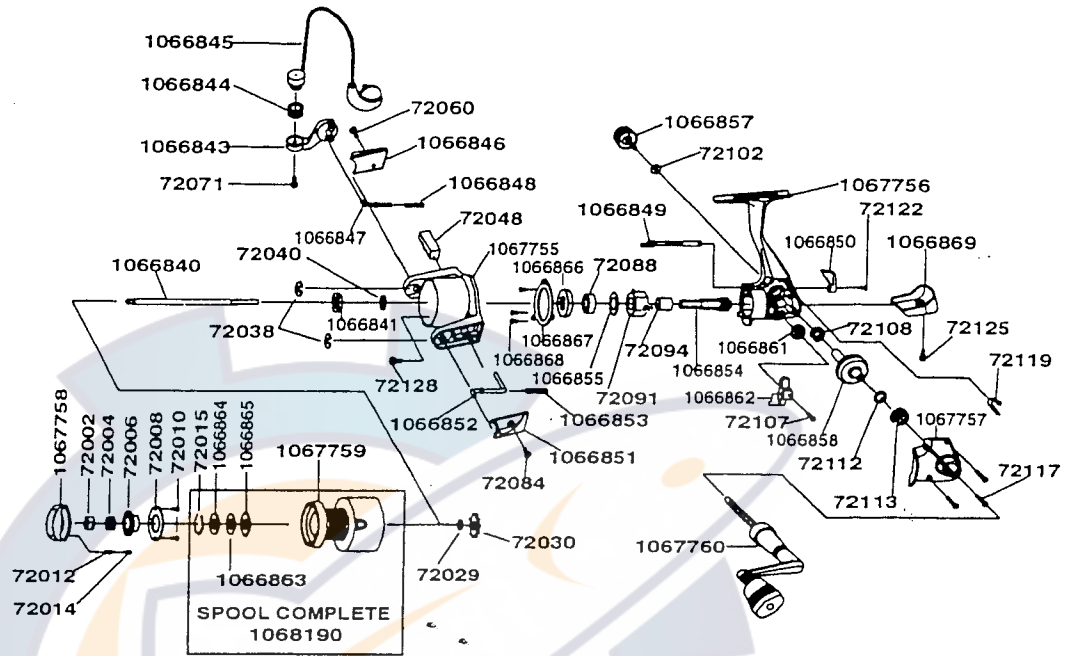

DIAGRAM

Please specify reel model and part number when ordering parts.

CARDINAL CUL S3

PART LIST

PART#	PARTS NAME	PART#	PARTS NAME	PART#	PARTS NAME
1067758	Drag Knob	1066847	Ball S/P Shaft	72107	O/S Slider S/C
72002	Drag Nut	70206	Ball S/P Cover S/C	72108	Body Bush
72004	Drag Spring	1066846	Ball S/P Cover	1066858	Drive Gear
72006	Drag Knob Under Cap	72084	Ball S/P Cover S/C	72112	Drive Gear ADJ W/S
72008	Under Cap Retainer	1066845	Ball Ass y	72113	Ball Bearing
72010	Under Cap Retainer S/C	1066844	Line Roller	1067757	Body Cover
72012	Drag Click Spring	1066843	Arm Lever	72117	Body Cover S/C
72014	Drag Clicker	72071	Ball Screw	72119	S/Lever S/P
72015	Spool Ring	1066852	Kick Lever	1066850	Stopper Lever
1066864	Drag "D" Washer	1066853	Kick Lever S/P	72122	Stopper Lever S/C
1066865	Drag "A" Washer	1066851	Kick Lever Cover	1066869	Body Cap
1066863	Drag "B" Washer	72088	Ball Bearing	72125	Body Cap S/C
72029	Click Washer	1066855	Bearing W/S	1067760	Handle Ass y
72030	Click Gear	72091	O/Way Clutch B/B	72128	Rotor Nut Lock S/C
1066840	Main Shaft	72094	Clutch Bush	1066841	Rotor Nut
72038	E - Clip	1066854	Pinion Gear	1066849	Lever Shaft
72040	Rotor "D" Washer	1067756	Body	1066866	B/Bearing Bushing
1067755	Rotor	1066857	Handle Screw Cap	1066867	Bearing Plate
72048	Balance Weight	72102	Screw Cap W/S	1067759	Spool
1066848	Ball Spring	1066861	O/S Gear	1066868	Bearing Plate S/C
		1066862	O/S Slider	1068190	Spool Ass'y