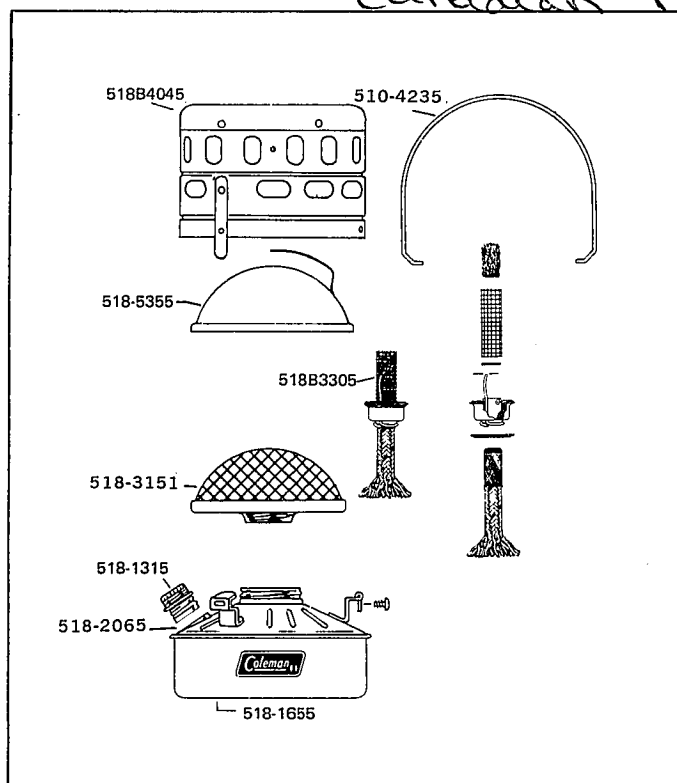

Canadian Made → not in States

MODEL 518B

MODEL 518C

Part No.	Description
518-5355	Snuffer
510-4235	Handle
518-1315	Filler Cap
518-1651	Fount
518-2065	Filler Cap Gasket
518-3151	Head Assembly
518B3305	Wick Assembly Complete
518B4045	Canopy Assembly

Part No.	Description
518-5355	Snuffer
510-4235	Handle
518-1315	Filler Cap
518-1651	Fount
518-2065	Filler Cap Gasket
518-3151	Head Assembly
518B3305	Wick Assembly Complete
518B4045	Canopy Assembly