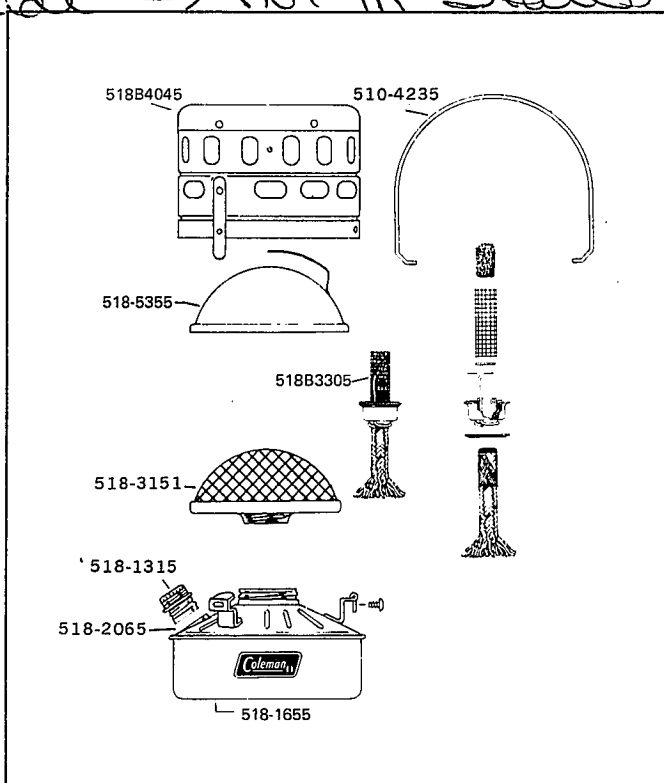

Canadian Made → not in States

MODEL 518B

MODEL 518C

Part No.	Description
518-5355	Snuffer
510-4235	Handle
518-1315	Filler Cap
518-1651	Fount
518-2065	Filler Cap Gasket
518-3151	Head Assembly
518B3305	Wick Assembly Complete
518B4045	Canopy Assembly

Part No.	Description
518-5355	Snuffer
510-4235	Handle
518-1315	Filler Cap
518-1651	Fount
518-2065	Filler Cap Gasket
518-3151	Head Assembly
518B3305	Wick Assembly Complete
518B4045	Canopy Assembly