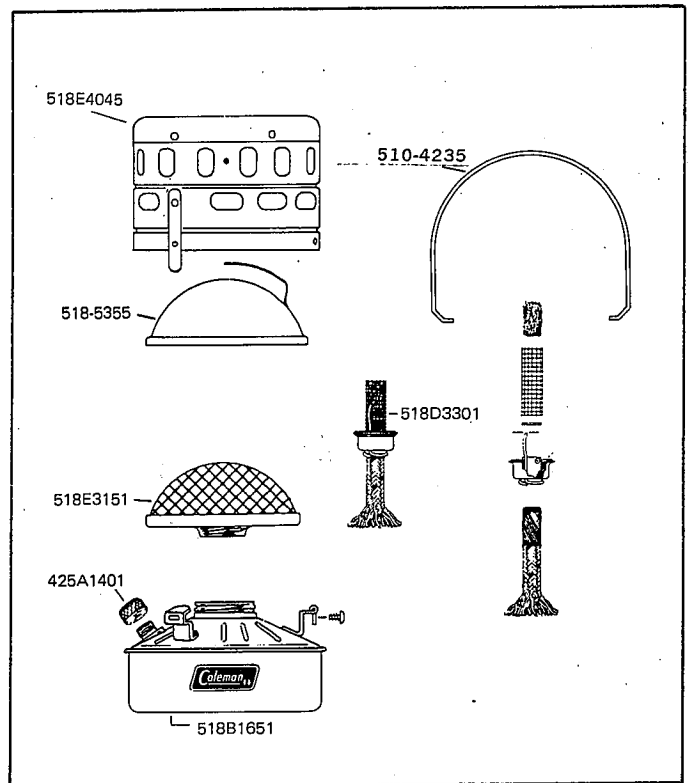

MODEL 518D

MODEL 518E

Part No.	Description
518-5355	Snuffer
510-4235	Handle
425A1401	Filler Cap
518A1651	Fount
518D3151	Head Assembly
518D3301	Wick Assembly
518D4045	Canopy Assembly

Part No.	Description
518-5355	Snuffer
510-4235	Handle
425A1401	Filler Cap
518B1651	Fount
518E3151	Head Assembly
518D3301	Wick Assembly
518E4045	Canopy Assembly