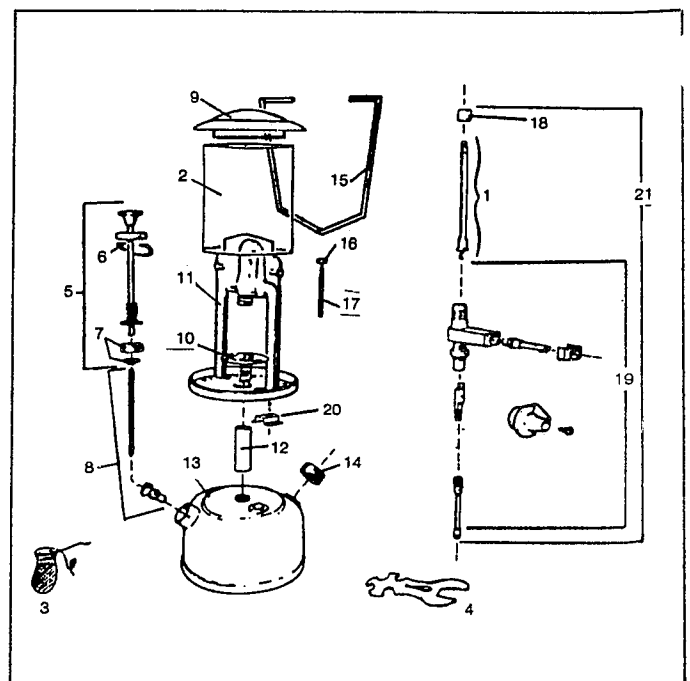

**MODEL 222**

**MODEL 222A**

No.	Description	222 (Green)
1	Generator	G2
2	Globe	2
3	Mantle	20L101
4	Wrench (Accessory)	605A9505
5	Plunger Ass'y Less Air Stem	505-5205
6	Pump Cap Clip	530A5071
7 } 8 }	Pump Leather & Washer	216-5091
9	Air Stem & Check Valve	222-5361
10	Ventilator	222-4851
11	Screw for Burner Tube	-
12	Burner Tube	-
13	Burner Cap & Screen	-
14	Heat Shield	5414-4605
15	Burner Frame	222-3265
16	Globe Base Rest	222A4295
17	Fount with Check Valve	222A1591
18	Burner Assembly and Clip	5414-3265
19	Filler Plug	425A1401
20	Bail	5414-4235
21	Nut	604A4565
22	Stud	321-6031
23	Generator Jamb Nut	335-2105
24	Valve Assembly Less Generator	222A6565
25	Air Clip	222-4505
26	Valve and Generaor Assembly	222A6575

No.	Description	222A Part No.
1	Generator	G2A
2	Globe	2
3	Mantle	20L101
4	Wrench (Accessory)	605A9505
5	Plunger Assembly Less Air Stem	505-5205
6	Pump Cap Clip	530A5071
7	Pump Leather & Washer	216-5091
8	Air Stem & Check Valve	222-5361
9	Ventilator	222-4851
10	Heat Shield	5414-4605
11	Burner Frame	222-3265
12	Globe Base Rest	222A4295
13	Fount with Check Valve	222A1591
14	Filler Plug	425A1401
15	Bail	5414-4235
16	Nut	604A4565
17	Stud	321-6031
18	Generator Jamb Nut	335-2105
19	Valve Assembly Less Generator	222A6565
20	Air Clip	222-4505
21	Valve & Generator Assembly	222A6575