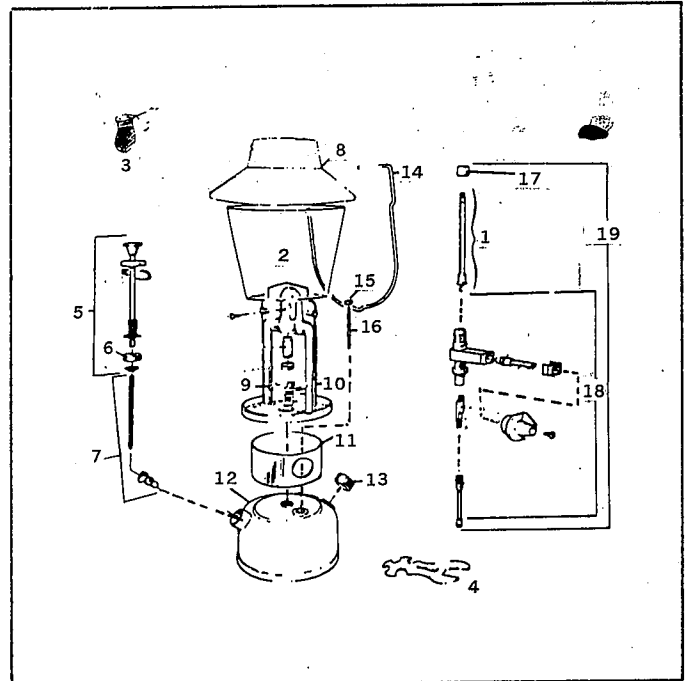

**MODEL 325**

**MODEL 625**

Code No.	Description	Model 325
1	Generator	G4*
2	Globe	4
3	Mantle	999
4	Wrench (Accessory)	605A9505
5	Plunger Ass'y (Less Air Stem)	242D5201
6	Pump Leather & Washer	216-5091
7	Air Stem & Check Valve	621-5361
8	Ventilator	339-4855
9	Heat Shield	321-4605
10	Burner Frame	335-3265
11	Globe Base Rest	325-4895
12	Fount with Check Valve	325-1595
13	Filler Plug	425A1401
14	Bail	335-4235
15	Nut	604A4565
16	Stud	321-6035
17	Generator Jamb Nut	335-2105
18	Valve Ass'y (Less Generator)	321C6565
19	Valve & Generator Assembly	325-6575

\*Not Available in U.S.A.

Code No.	Description	Model 625 (Brown)
1	Generator	G5*
2	Globe	880
3	Mantle	1111
4	Wrench (Accessory)	605A9505
5	Plunger Ass'y (Less Air Stem)	242D5201
6	Pump Leather & Washer	216-5091
7	Air Stem & Check Valve	621-5361
8	Ventilator	621A4855
9	Heat Shield	621-4605
10	Burner Frame	621A3265
11	Globe Base Rest	625-4895
12	Fount with Check Valve	625-1595
13	Filler Plug	425A1401
14	Bail	621-4235
15	Nut	604A4565
16	Stud	321-6035
17	Generator Jamb Nut	335-2105
18	Valve Ass'y (Less Generator)	621C6565
19	Valve & Generator Assembly	625-6575