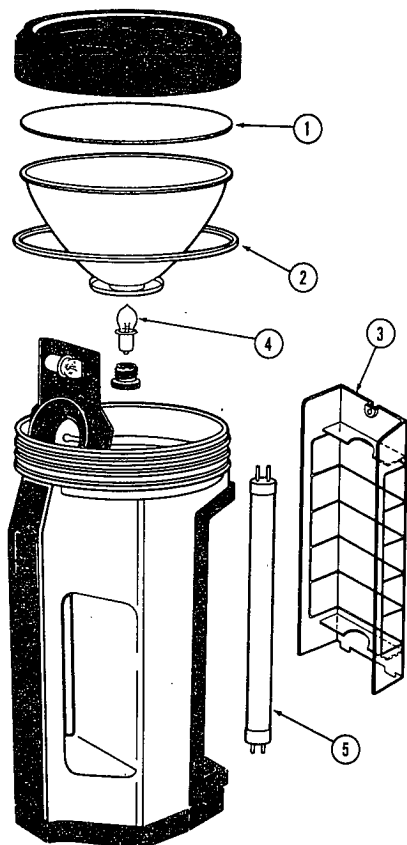

5351-718
Dual Action Sports Light

Model 5351-718

KEY	PART NO.	DESCRIPTION
①	5351-1161	Incandescent Lens
②	5351-1181	Seal
③	5351-1171	Fluorescent Lens
④	5353-1201	Incandescent Bulb
⑤	5344-1131	Fluorescent Tube