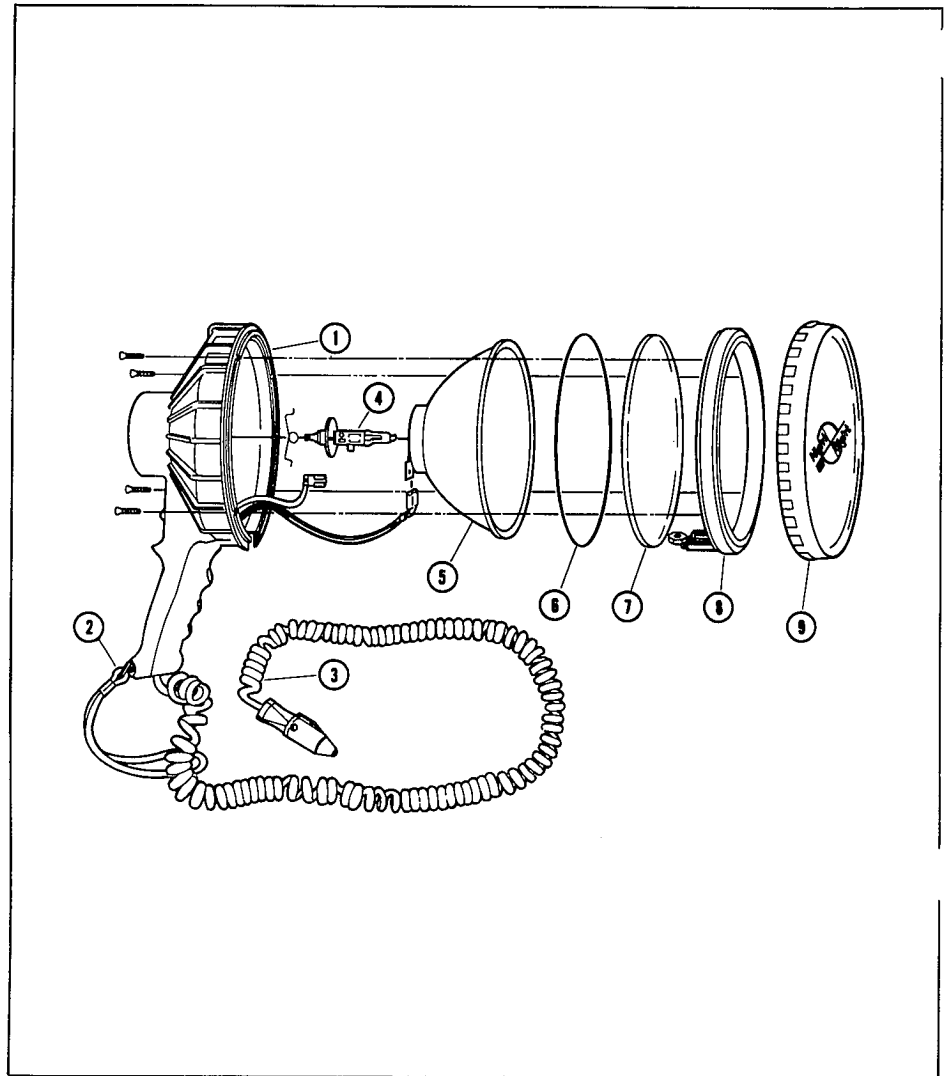

5360-718

5362-718

Halogen Spotlight

Model 5360

Model 5362

KEY	PART NO.	DESCRIPTION
①	*	Reflector Housing
②	*	Lanyard
③	*	Coil Cord Assy.
④	5360-1001	Bulb/Spring Assy.
⑤	5360-5201	Reflector Assy. 5"
	5362-5201	Reflector Assy. 7"
⑥	5360-1011	O Ring 5"
	5362-1011	O Ring 7"

KEY	PART NO.	DESCRIPTION
⑦	5360-2501	Lens 5"
	5362-2501	Lens 7"
⑧	*	Bezel Ring
⑨	5360-2511	Lens Cap 5"
	5362-2511	Lens Cap 7"

*Replacement Not Available