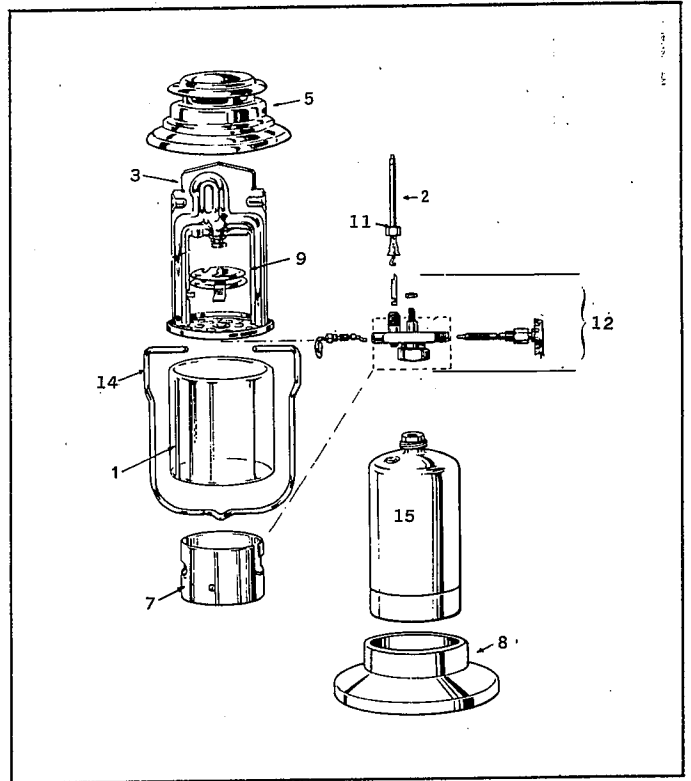

MODEL 5419-700 & 701

MODEL 5417-700

Code No.	Description	Model 5417-700	Model 5419-700 & 701
1	Globe	335-048 (no. 4)	990 (Sub No. 4)
2	Generator (Complete)	P3	P9
3	Burner Assembly	5417-3265	5417-3265
4	Burner Mounting Screw	—	5419-2505
5	Ventilator	339-4855	5419-4851
6	Collar Assembly	—	5419B5295
7	Base Rest Assembly	5417-4895	—
8	Bottle Holder	5144K1031	5114K1031
9	Heat Shield Assembly	5417-4601	5419-460
10	Mounting Screw (Pkg. of 2)	—	1111D1021
11	Generator Jamb Nut	335-2105	—
12	Valve Assembly (Less Generator)	5417-6564	—
13	Regulator Valve & Knob	—	5419A5251
14	Bail	335-4235	621-4235
15	L.P. Cylinder 16.4 oz.	5103K1641	5103K1641