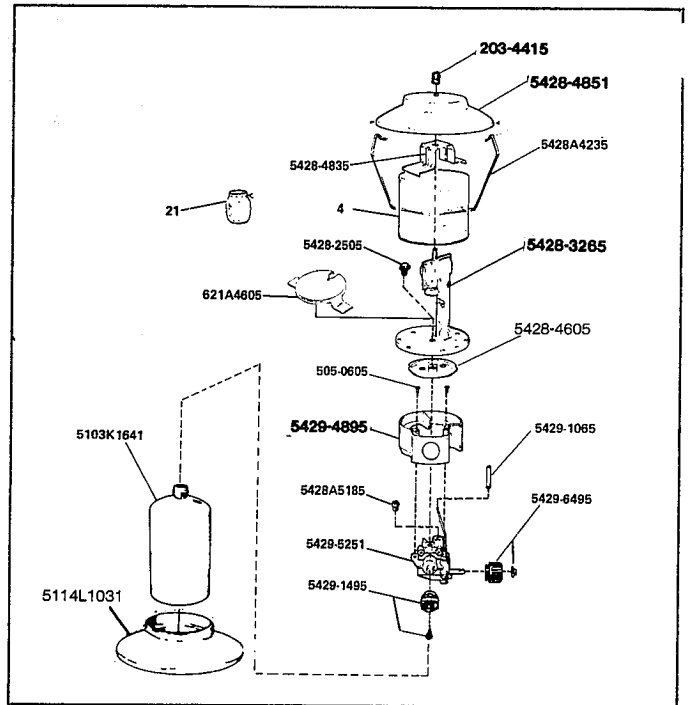

MODEL 5428

MODEL 5429

Part No.	Description
4	Globe
21	Mantle
5103K1641	Cylinder
5428-4835	Ventilator Bracket
5428-4851	Ventilator
5428-5251	Regulator Valve
5445-1491	Knob & Screw
5428A4235	Bail
203-4415	Ball Nut
5428-2505	Screw
5428-3265	Burner
5428-2185	Orifice (Gas Tip)
5428-4605	Orifice Plate
621A4605	Heat Shield
5114L1031	Bottle Holder

Part No.	Description
4	Globe
21	Mantle
203-4415	Ball Nut
5103K1641	Propane Cylinder
5428-4851	Ventilator
5428A4235	Bail
5428-4835	Ventilator Bracket
5429-1065	Insulator
5428-3265	Burner Frame
5428-4605	Orifice Plate
5428A5185	Orifice (Gas Tip)
5429-1495	Control Knob & Screw
5429-4895	Collar
5429-5251	Valve & Ignitor
5429-6495	Ignitor Knob & Palnut
505-0605	(2) Screw (Collar to Regulator)
5428-2505	Screw (Orifice Plate to Burner)
621A4605	Heat Shield
5114L1031	Base