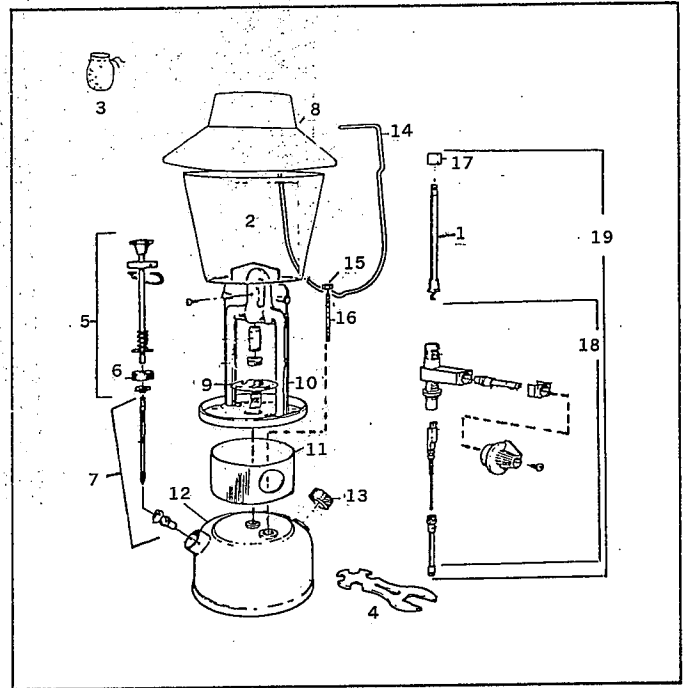

MODELS 621*, 621A

"EASI-LITE" MODEL 621B

Code No.	Description	Model 621A
1	Globe	880
2	Generator (Complete)	G6
3	Pump Leather & Washer	216-5091
4	Pump Air Stem & Check Valve	621-5361
5	Plunger Assembly (Less Air Stem)	242D5205
6	Fount Complete (Blue)	621A1655
7	Burner Frame	621-3265
8	Globe Base Rest (Collar)	621A4895
9	Stud	321-6031
10	Valve Assembly (Less Generator)	621A6565
11	Generator Jamb Nut	335-2105
12	Bail	621-4235
13	Ventilator (Blue)	621-4855
14	Filler Plug (Complete)	425A1401
15	Nut	604A4565
16	Wrench (Accessory)	605A9505
17	Mantle	1111

Code No.	Description	Model 621B (Brown)
1	Generator	G6*
2	Globe	880
3	Mantle	1111
4	Wrench (Accessory)	605A9505
5	Plunger Ass'y (Less Air Stem)	242D5205
6	Pump Leather & Washer	216-5091
7	Air Stem & Check Valve	621-5361
8	Ventilator	621A4855
9	Heat Shield	621-4605
10	Burner Frame	621A3265
11	Globe Base Rest	621B4895
12	Fount with Check Valve	621B1595
13	Filler Plug	425A1401
14	Bail	621-4235
15	Nut	604A4565
16	Stud	321-6031
17	Generator Jamb Nut	335-2105
18	Valve Ass'y (Less Generator)	621B6565
19	Valve & Generator Assembly	621B6575