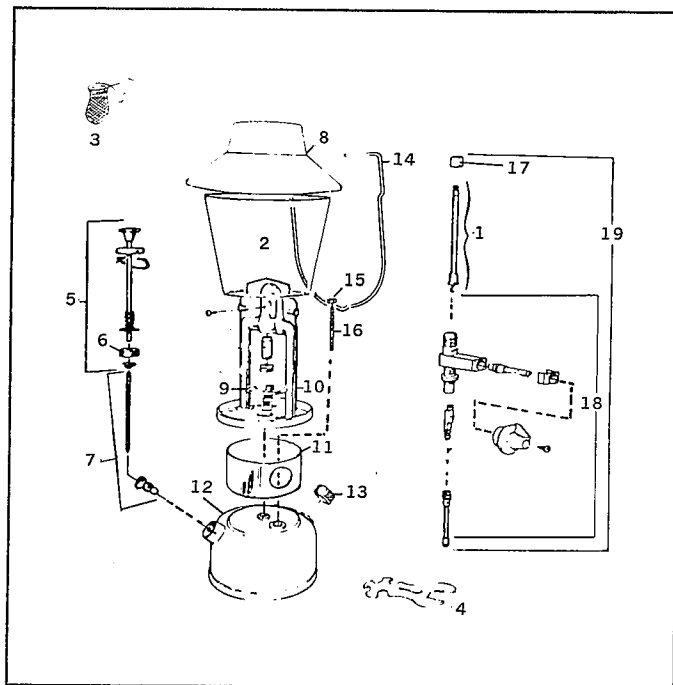

MODEL 621C

MODEL 621D

Code No.	Description	Model 621C (Brown)
1	Generator	G6*
2	Globe	880
3	Mantle	1111
4	Wrench (Accessory)	605A9505
5	Plunger Ass'y (Less Air Stem)	242D5205
6	Pump Leather & Washer	216-5091
7	Air Stem & Check Valve	621-5361
8	Ventilator	621A4855
9	Heat Shield	621-4605
10	Burner Frame	621A3265
11	Globe Base Rest	621B4895
12	Fount with Check Valve	621B1595
13	Filler Plug	425A1401
14	Bail	621-4235
15	Nut	604A4565
16	Stud	321-6031
17	Generator Jamb Nut	335-2105
18	Valve Ass'y (Less Generator)	621B6565
19	Valve & Generator Assembly	621B6575

*Not Available in U.S.A.

Code No.	Description	Model 621D (Brown)
1	Generator	G6A*
2	Globe	880
3	Mantle	1111
4	Wrench (Accessory)	605A9505
5	Plunger Ass'y (Less Air Stem)	242D5205
6	Pump Leather & Washer	216-5091
7	Air Stem & Check Valve	621-5361
8	Ventilator	621A4855
9	Heat Shield	621-4605
10	Burner Frame	621A3265
11	Globe Base Rest	621B4895
12	Fount with Check Valve	621B1595
13	Filler Plug	425A1401
14	Bail	621-4235
15	Nut	604A4565
16	Stud	321-6031
17	Generator Jamb Nut	335-2105
18	Valve Ass'y (Less Generator)	621C6565
19	Valve & Generator Assembly	621C6575