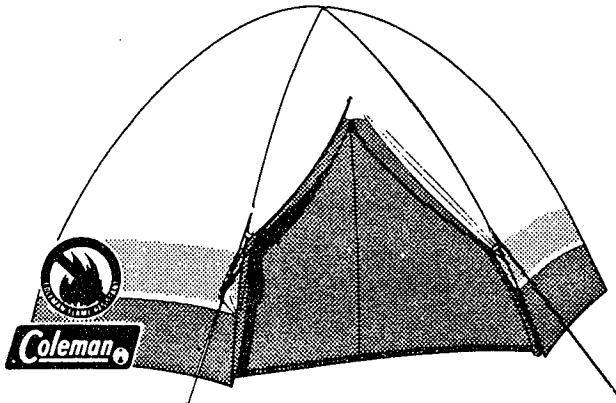

Model 8423K720

**Sun Dome™ IV
12' x 10'**

Part No.	Description	Qty. Req'd. Per Unit
8423-5201	Complete Pole Set	
8423-3201	Pole Arch (Shock corded)	3
8423-2521	Shock Cord	
8423-1301	Pole Tips	6
8423-5611	Stake Assembly (12 Stakes, 6 Guy Ropes)	
8423-5621	Tent Bag	
8423-5631	Pole Bag	
8423-2201	Fly (for A720)	

Model 8491K865

**American Heritage™
13' x 10'**

Key	Part No.	Description	Qty. Req'd. Per Unit
	8491A8261	Complete Pole Set	
①	8491-8561	Ridge Pole - Inner	
	8491-8861	Ridge Pole - Center	
	8491-8831	Ridge Pole - Extension	
②	8491-8541	Eave Pole - Inner	2
	8491-8861	Eave Pole - Center	2
	8491-8821	Eave Pole - Extension	2
③	8491-5111	Brace Pole Complete	4
④	8481-5691	Upright Pole - Upper	2
	8491-8861	Upright Pole - Center	2
	8491-8841	Upright Pole - Lower	2

Common Parts

1225-1921	Replacement Zipper	
8451-0101	10" Twist Stake	8
8451B220	10" Plastic Stake	4
8460A510	Pin and Spring	9
8470-167	3/8" Yellow Cap	
8470-212	1" Yellow Cap	
8470-1741	1" Red Cap	2
8491-070	1" Black Cap	4
8491-071	3/8" Blue Cap	2
8491-072	1" Blue Cap	2
8456-1401	Tent Bag	
8456A584	Duffle - 11'2" Models	
8456A585	Duffle - 13' Models	
8471-1301	Pole Bag	