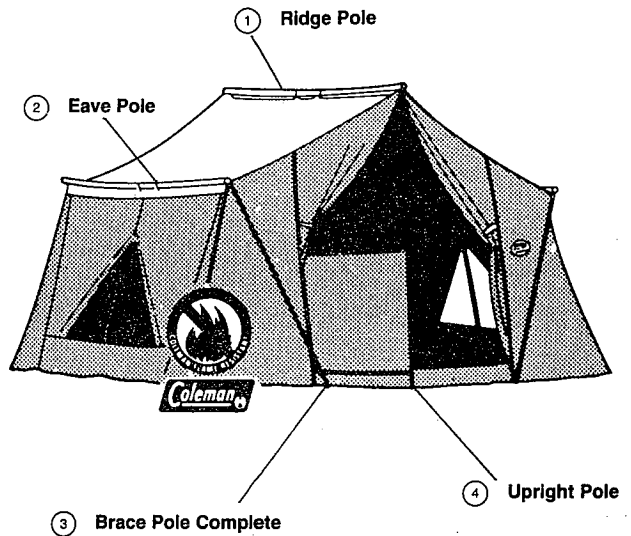

Model 8423K720

**Sun Dome™ IV
12' x 10'**

Part No.	Description	Qty. Req'd. Per Unit
8423-5201	Complete Pole Set	
8423-3201	Pole Arch (Shock corded)	3
8423-2521	Shock Cord	
8423-1301	Pole Tips	6
8423-5611	Stake Assembly (12 Stakes, 6 Guy Ropes)	
8423-5621	Tent Bag	
8423-5631	Pole Bag	
8423-2201	Fly (for A720)	

Model 8491K865

**American Heritage™
13' x 10'**

Key	Part No.	Description	Qty. Req'd. Per Unit
	8491A8261	Complete Pole Set	
①	8491-8561	Ridge Pole - Inner	
	8491-8861	Ridge Pole - Center	
	8491-8831	Ridge Pole - Extension	
②	8491-8541	Eave Pole - Inner	2
	8491-8861	Eave Pole - Center	2
	8491-8821	Eave Pole - Extension	2
③	8491-5111	Brace Pole Complete	4
④	8481-5691	Upright Pole - Upper	2
	8491-8861	Upright Pole - Center	2
	8491-8841	Upright Pole - Lower	2

Common Parts

1225-1921	Replacement Zipper	
8451-0101	10" Twist Stake	8
8451B220	10" Plastic Stake	4
8460A510	Pin and Spring	9
8470-167	3/8" Yellow Cap	
8470-212	1" Yellow Cap	
8470-1741	1" Red Cap	2
8491-070	1" Black Cap	4
8491-071	3/8" Blue Cap	2
8491-072	1" Blue Cap	2
8456-1401	Tent Bag	
8456A584	Duffle - 11'2" Models	
8456A585	Duffle - 13' Models	
8471-1301	Pole Bag	