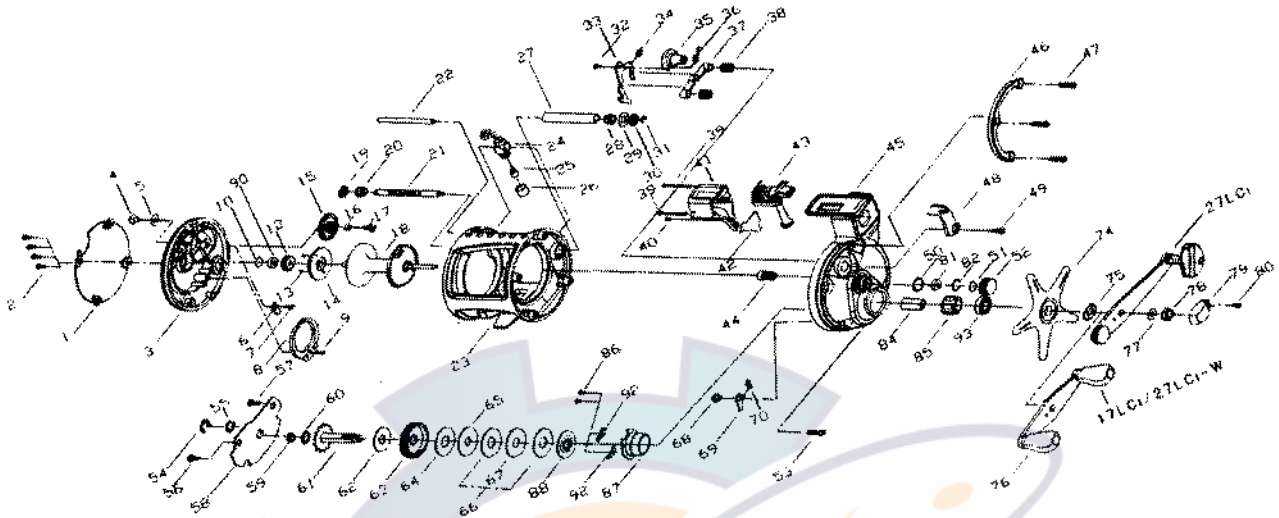

ACCUDEPTH 17LCi/27LCi/27LCi-W

Key No.	Parts No.	Parts Name
1	W60-0102	L/S OUTER PLT
2	W60-0201	L/S PLT SCREW
3	W60-0301	L/S PLT
4	W60-0401	CLICK BUTTON
5	W60-0501	CLICK BUTTON WASHER
6	W60-0601	CLICK PAWL
7	W60-0701	CLICK PAWL SCREW
8	W60-0801	CLICK SPRING
9	W60-0901	CLICK SPRING SCREW
10	W60-1001	SPACER A
12	W60-1201	SPOOL GEAR
13	W60-1302	CLICK GEAR SCREW
14	W60-1401	CLICK GEAR
15	W60-1501	IDLE GEAR
16	W60-1601	IDLE GEAR COLLAR
17	W60-1701	IDLE GEAR SCREW
18	W61-6001	SPOOL
19	W60-2001	WORM SHAFT GEAR
20	W60-0210	WORM SHAFT BUSH
21	W60-2201	WORM SHAFT
22	W60-2401	STABILIZER BAR
23	W61-6201	FRAME
24	W60-2801	LEVEL WIND
25	W60-2901	LINE GUIDE PAWL
26	W60-3001	PAWL CAP
27	W60-3101	LEVEL WIND GUARD
28	W60-3301	WORM SHAFT COLLAR
29	W60-3401	WORM SHAFT WASHER
30	W60-3501	COUNTER GEAR
31	W60-3601	WORM SHAFT RET
32	W61-6401	YOKE PLT SCREW
33	W60-3801	YOKE PLT
34	W60-3901	YOKE PLT SPRING
35	W60-4001	CLUTCH CAM
36	W60-4101	CLUTCH SPRING
37	W60-4201	YOKE
38	W60-4301	YOKE SPRING
39	W60-4401	COUNTER COVER SCREW A
40	W60-4501	COUNTER COVER SCREW B
41	W60-4601	COUNTER COVER
42	W60-4701	COUNTER PLT
43	W61-6501	DEPTH COUNTER
44	W60-4901	PINION GEAR
45	W61-6601	R/S PLT
46	W60-5101	R/S OUTER RING
47	W60-5201	R/S PLT SCREW A
48	W61-6701	CLUTCH LEVER
49	W60-5501	CLUTCH LEVER SCREW
50	W60-5601	O RING
51	W60-5701	SPACER B
52	W60-5801	CAST CONTROL CAP
53	W60-5901	R/S PLT SCREW B

SPECIAL PART FOR AD27LCI

Key No.	Parts No.	Parts Name
18	W61-6101	SPOOL
21	W60-2301	WORM SHAFT
22	W60-2501	STABILIZER BAR
23	W61-6301	FRAME
27	W60-3201	LEVEL WIND GUARD
76	W60-8401	HANDLE

SPECIAL PART FOR AD27LCI-W

Key No.	Parts No.	Parts Name
18	W61-6101	SPOOL
21	W60-2301	WORM SHAFT
22	W60-2501	STABILIZER BAR
23	W61-6301	FRAME
27	W60-3201	LEVEL WIND GUARD
76	W60-8301	HANDLE