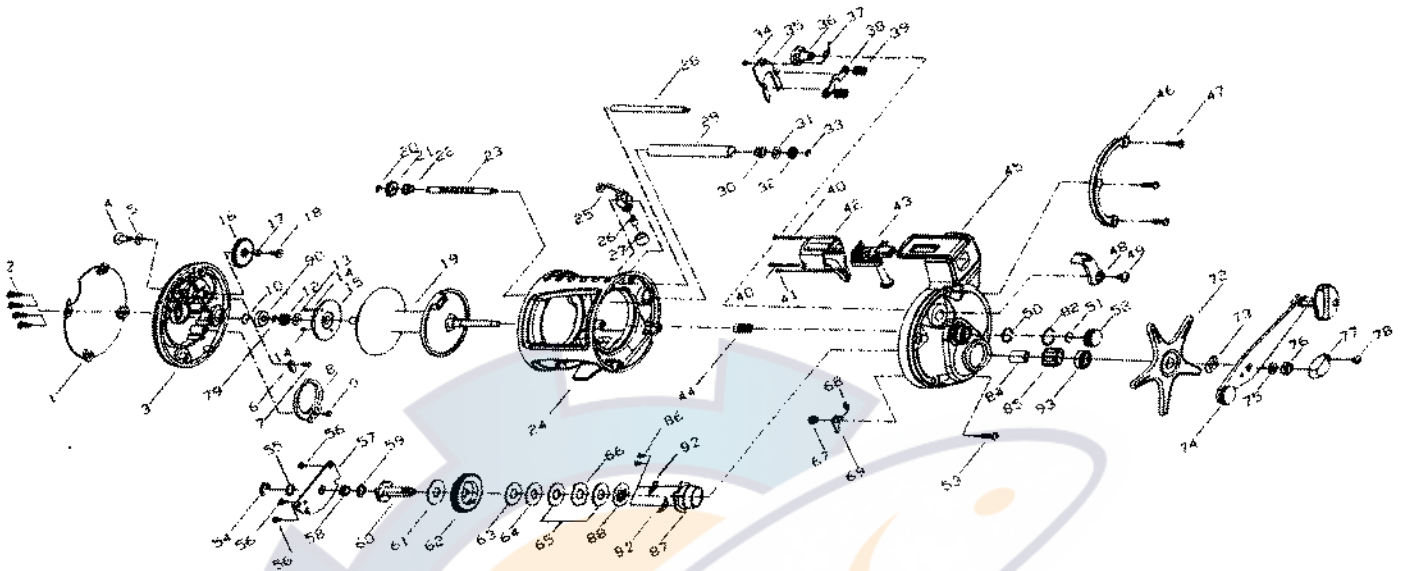

ACCUDEPTH 47LCi/57LCi

Key No.	Parts No.	Parts Name
1	W60-8902	L/S OUTER PLT
2	W60-9101	L/S PLT SCREW
3	W60-9201	L/S PLT
4	W60-9401	CLICK BUTTON
5	W60-0501	CLICK BUTTON WASHER
6	W60-0601	CLICK PAWL
7	W60-0701	CLICK PAWL SCREW
8	W60-0801	CLICK SPRING
9	W60-0901	CLICK SPRING SCREW
12	W60-9501	SPOOL GEAR
13	W60-9601	SPOOL WASHER
14	W60-1302	CLICK GEAR SCREW
15	W60-9701	CLICK GEAR
16	W60-9801	IDLE GEAR
17	W60-1601	IDLE GEAR COLLAR
18	W60-9901	IDLE GEAR SCREW
19	W61-7701	SPOOL
20	W61-0201	WORM SHAFT RET A
21	W61-0301	WORM SHAFT GEAR
22	W60-2101	WORM SHAFT BUSH
23	W61-0401	WORM SHAFT
24	W61-7901	FRAME
25	W61-0801	LEVEL WIND
26	W60-2901	LINE GUIDE PAWL
27	W60-3001	PAWL CAP
28	W61-1001	STABILIZER BAR
29	W61-1101	LEVEL WIND GUARD
30	W60-2101	WORM SHAFT COLLAR
31	W60-3401	WORM SHAFT WASHER
32	W60-3501	COUNTER GEAR
33	W60-3601	WORM SHAFT RET B
34	W61-6401	YOKE PLT SCREW
35	W61-1301	YOKE PLT
36	W60-4001	CLUTCH CAM
37	W60-4101	CLUTCH SPRING
38	W61-1401	YOKE
39	W60-4301	YOKE SPRING
40	W60-4401	COUNTER COVER SCREW A
41	W60-4501	COUNTER COVER SCREW B
42	W60-4601	COUNTER COVER
43	W61-6501	DEPTH COUNTER
44	W61-1601	PINION GEAR
45	W61-8201	R/S PLT
46	W61-1901	R/S OUTER RING
47	W61-2101	R/S OUTER RING SCREW
48	W61-6701	CLUTCH LEVER
49	W60-5501	CLUTCH LEVER SCREW
50	W60-5601	O RING
51	W60-1001	SPACER B
52	W61-2401	CAST CONTROL CAP

SPECIAL PART FOR AD57LCI

Key No.	Parts No.	Parts Name
1	W60-9002	L/S OUTER PLT
3	W60-9301	L/S PLT
19	W61-7801	SPOOL
23	W61-0501	WORM SHAFT
24	W61-8001	FRAME
25	W61-0901	LEVEL WIND
29	W61-1201	LEVEL WIND GUARD
43	W61-8101	DEPTH COUNTER
45	W61-8301	R/S PLT
46	W61-2001	R/S OUTER RING
48	W61-8401	CLUTCH LEVER
57	W61-2801	HOLD PLT
74	W61-3501	HANDLE