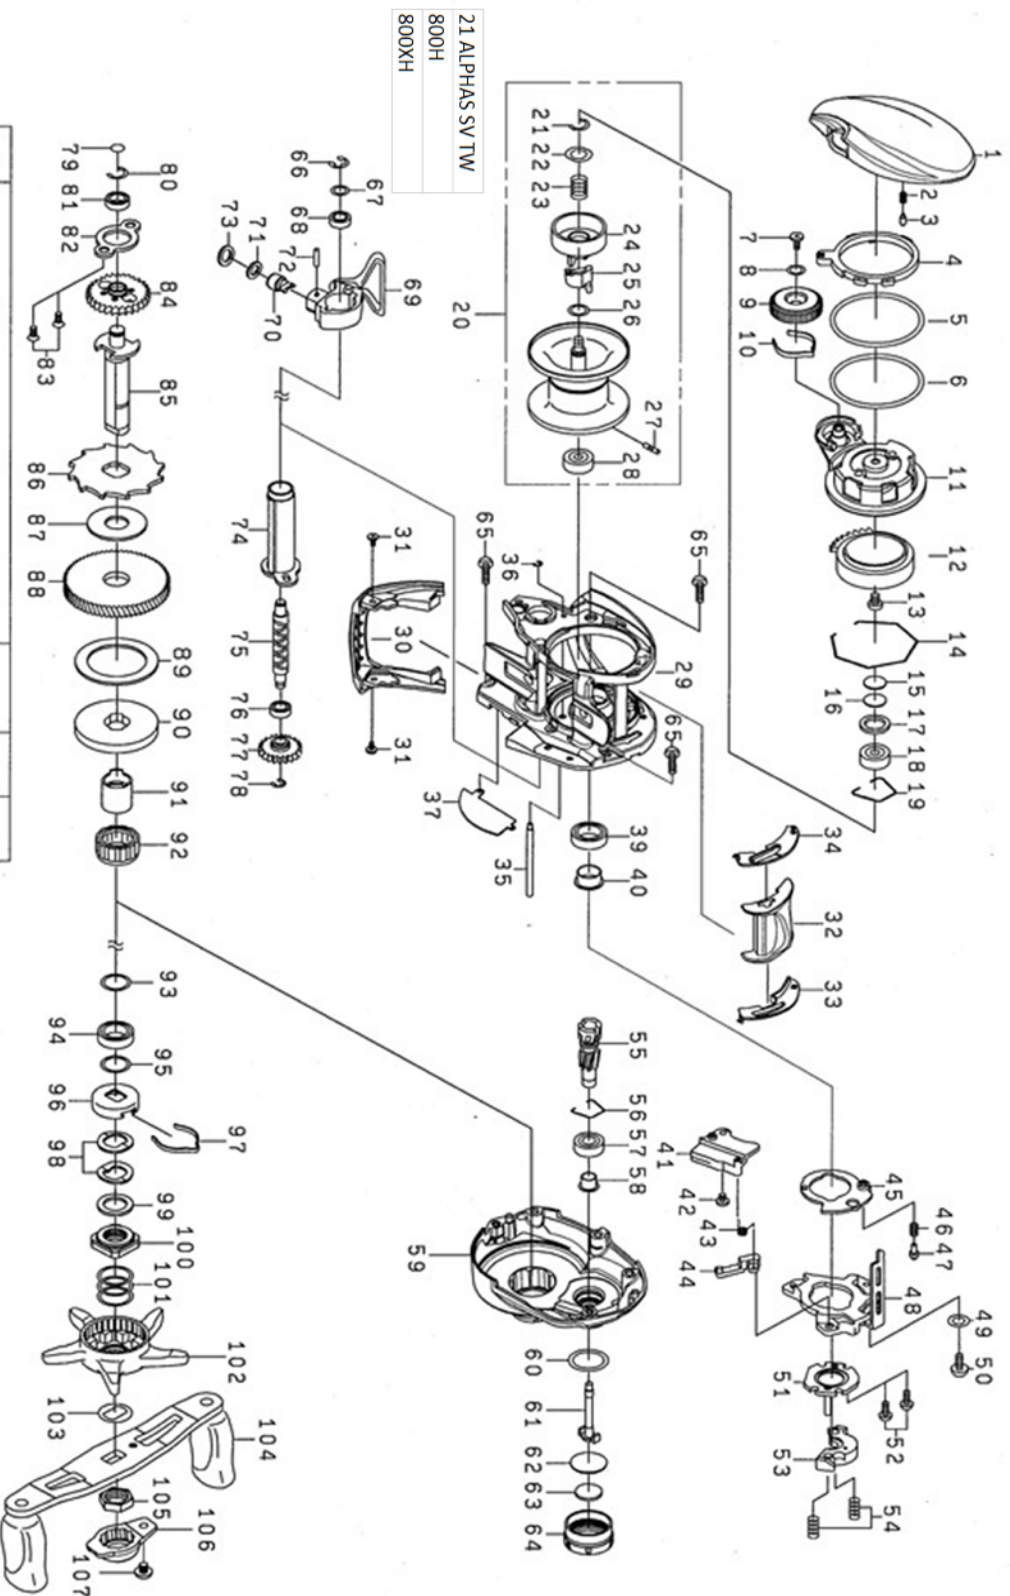

21 ALPHAS SV TW800H

Feel Alive.

Please quote by part number, not key number when ordering.
spares@daiwaaustralia.com.au PH: (02) 8644 8644

REEL NAME	MGFT CODE	KEY NO	PARTS CODE	DESCRIPTION
21 ALPHAS SV TW800H		1	6J972001	LEFT SIDE PLATE
21 ALPHAS SV TW800H		2	6J631901	LEVER PLATE SPRING
21 ALPHAS SV TW800H		3	6J286301	LEVER PLATE PIN
21 ALPHAS SV TW800H		4	6J973401	LEVER PLATE (A)
21 ALPHAS SV TW800H		5	6J957201	LEVER PLATE (B)
21 ALPHAS SV TW800H		6	6J957303	LEVER PLATE (C)
21 ALPHAS SV TW800H		7	6G940402	BRAKE DIAL SCREW
21 ALPHAS SV TW800H		8	6H159202	BRAKE DIAL WASHER
21 ALPHAS SV TW800H		9	6J741804	BRAKE DIAL
21 ALPHAS SV TW800H		10	6H663401	BRAKE DIAL SPRING
21 ALPHAS SV TW800H		11	6J972201	SET PLATE
21 ALPHAS SV TW800H		12	6J957401	MAGNET HOLDER
21 ALPHAS SV TW800H		13	6H666002	MAGNET HOLDER SCREW
21 ALPHAS SV TW800H		14	6J957601	MAGNET HOLDER RETAINER
21 ALPHAS SV TW800H		15	63757404	LS SPOOL ADJUST WASHER (A)
21 ALPHAS SV TW800H		16	63757411	LS SPOOL ADJUST WASHER (B)
21 ALPHAS SV TW800H		17	6F574303	LS SPOOL ADJUST WASHER (C)
21 ALPHAS SV TW800H		18	6G431104	LS BALL BEARING
21 ALPHAS SV TW800H		19	6E219701	LS BALL BEARING RETAINER
21 ALPHAS SV TW800H		20	6Z025895	SPOOL ASSY
21 ALPHAS SV TW800H		21	63208002	BRAKE CUP SPRING RETAINER
21 ALPHAS SV TW800H		22	6J497001	BRAKE CUP SPRING WASHER
21 ALPHAS SV TW800H		23	6H862301	BRAKE CUP SPRING
21 ALPHAS SV TW800H		24	6M177201	BRAKE CUP
21 ALPHAS SV TW800H		25	6J190301	BRAKE CUP COLLAR
21 ALPHAS SV TW800H		26	6E096501	BRAKE CUP WASHER
21 ALPHAS SV TW800H		27	6J252301	SPOOL HOLDER PIN
21 ALPHAS SV TW800H		28	6F811806	SPOOL BALL BEARING
21 ALPHAS SV TW800H		29	6M103501	FRAME
21 ALPHAS SV TW800H		30	6J956601	FRONT COVER
21 ALPHAS SV TW800H		31	6H531508	FRONT COVER SCREW
21 ALPHAS SV TW800H		32	6J956101	CLUTCH LEVER
21 ALPHAS SV TW800H		33	6J955501	CLUTCH LEVER PLATE (R)
21 ALPHAS SV TW800H		34	6J955601	CLUTCH LEVER PLATE (L)
21 ALPHAS SV TW800H		35	6M134001	STABILIZER BAR
21 ALPHAS SV TW800H		36	6H704101	STABILIZER BAR RETAINER
21 ALPHAS SV TW800H		37	6J972901	FRAME PLATE
21 ALPHAS SV TW800H		39	6G431002	PINION BALL BEARING (A)
21 ALPHAS SV TW800H		40	6J764501	PINION BALL BEARING (A) COLLAR
21 ALPHAS SV TW800H		41	6J739101	CLUTCH TRIP LEVER PLATE (A)
21 ALPHAS SV TW800H		42	6H531508	CLUTCH TRIP LEVER PLATE (A) SCREW
21 ALPHAS SV TW800H		43	6J915201	CLUTCH TRIP LEVER PLATE SPRING
21 ALPHAS SV TW800H		44	6J622901	CLUTCH TRIP LEVER
21 ALPHAS SV TW800H		45	6J739001	CLUTCH CAM PLATE (A)
21 ALPHAS SV TW800H		46	6H928801	CLUTCH CAM PLATE SPRING
21 ALPHAS SV TW800H		47	6J055201	CLUTCH CAM PLATE PIN
21 ALPHAS SV TW800H		48	6J972601	CLUTCH CAM
21 ALPHAS SV TW800H		49	6M070001	CLUTCH CAM WASHER
21 ALPHAS SV TW800H		50	6B360406	CLUTCH CAM SCREW
21 ALPHAS SV TW800H		51	6H659101	CLUTCH CAM PLATE (B)
21 ALPHAS SV TW800H		52	6B032904	CLUTCH CAM PLATE (B) SCREW
21 ALPHAS SV TW800H		53	6H929001	YOKE
21 ALPHAS SV TW800H		54	6J313901	YOKE SPRING
21 ALPHAS SV TW800H		55 88	6Z025476	PINION DRIVE GEAR SET
21 ALPHAS SV TW800H		56	6H448401	PINION BALL BEARING RETAINER
21 ALPHAS SV TW800H		57	6G538003	PINION BALL BEARING (B)
21 ALPHAS SV TW800H		58	6J724601	PINION BALL BEARING (B) COLLAR
21 ALPHAS SV TW800H		59	6M006601	RIGHT SIDE PLATE
21 ALPHAS SV TW800H		60	6I279701	ZERO ADJUSTER KNOB O RING
21 ALPHAS SV TW800H		61	6G931001	PINION SHAFT